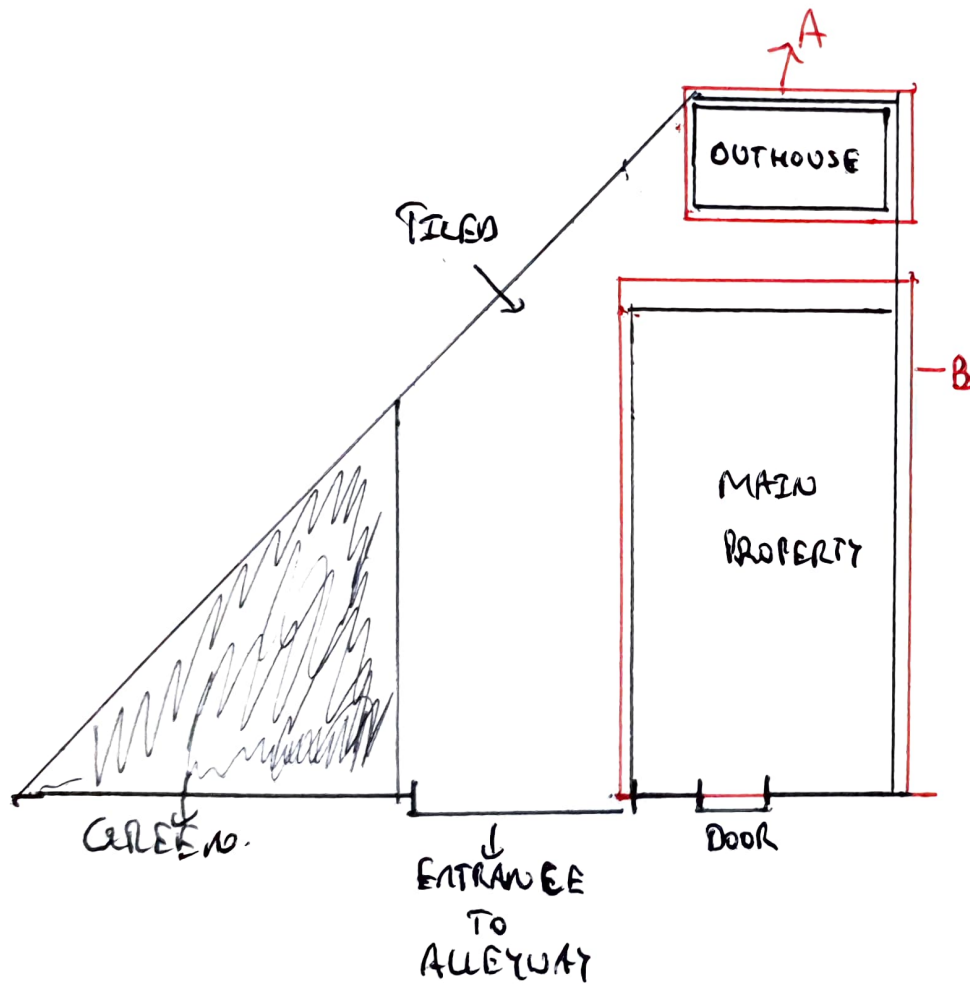

16, BIRKDALE GARDENS, WOLFE 7AM.
PREMISES PLAN

(A)
RED BOUNDARY AREA - USE FOR ALCOHOL STORAGE

(B)
RED BOUNDARY AREA - USE FOR SELLING ALCOHOL - (ONLY INVOICING WILL BE DONE FROM PREMISES)

NO RETAIL PHYSICAL SALE OF ALCOHOL WILL BE CARRIED OUT.