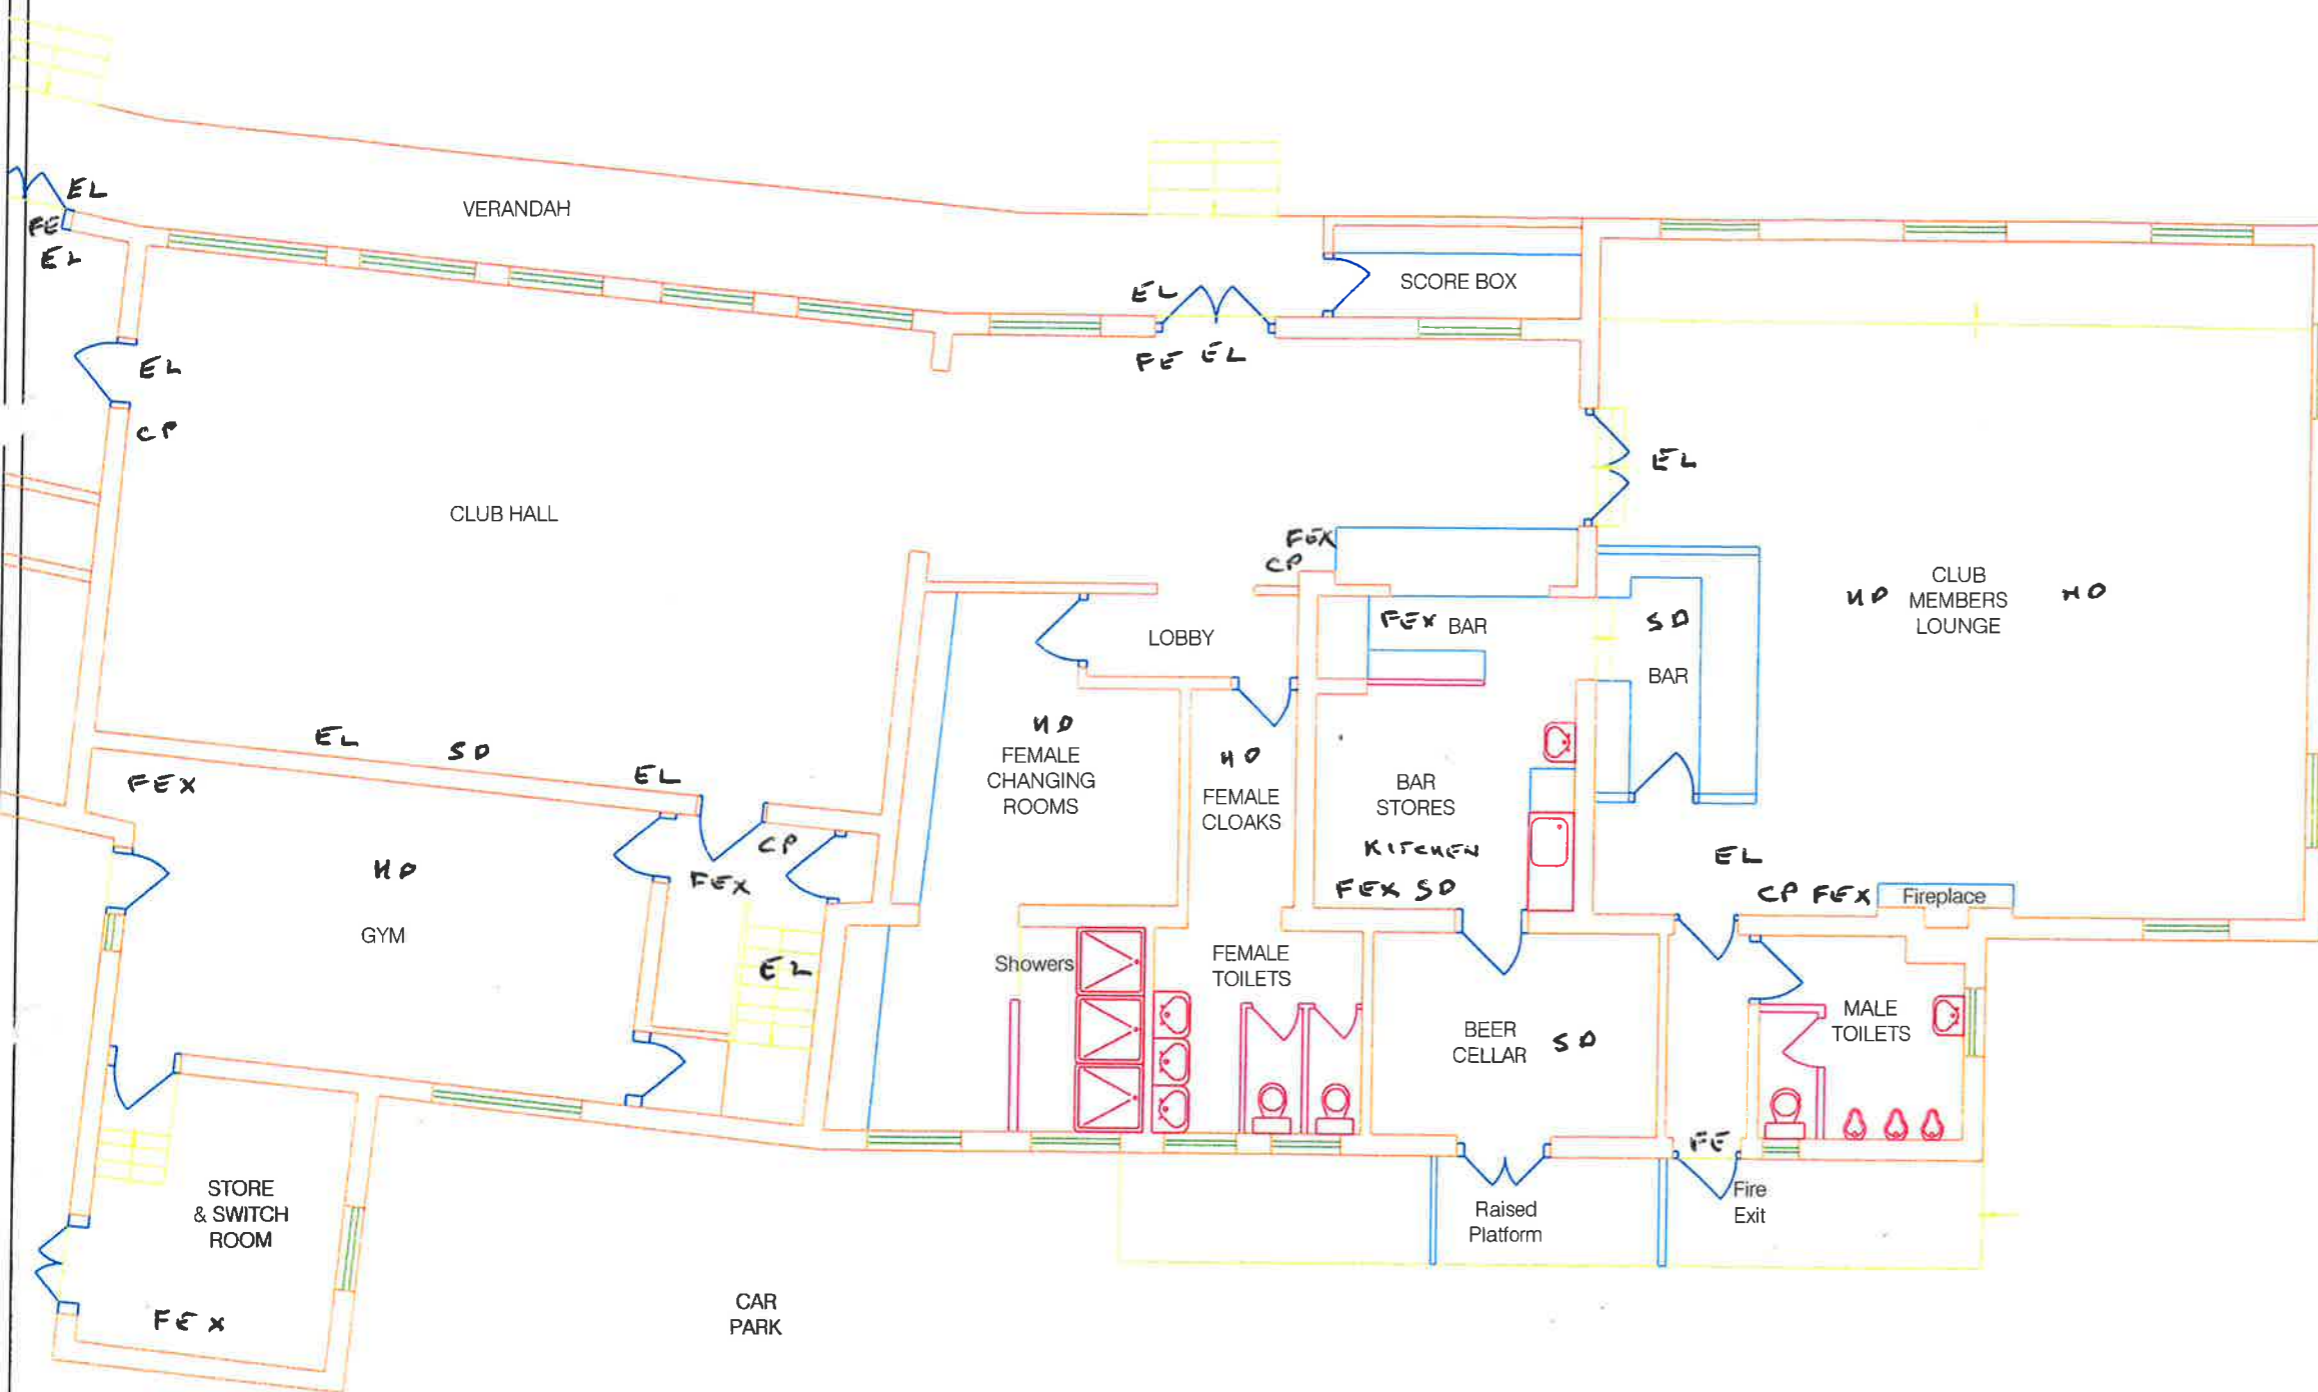

SPORTS FIELD

Licensing Plan

Rickmansworth Sports Club,
Park Road, Rickmansworth,
Hertfordshire, WD3 1HU

Ground Floor

- EL - EMERGENCY LIGHTING
- FE - FIRE EXIT
- FEX - FIRE EXTINGUISHER
- SD - SMOKE DETECTOR
- HD - HEAT DETECTOR
- CP - CALL POINT

Drawing No.

1-FPG

Issue A

AUGUST 2005

Presentation Scale 1:100 @ A3