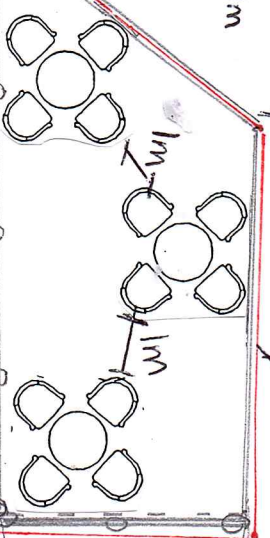

BUS STOP LAYBY

BIN

3.7m

4.95m

2m

2.2m

DISABLED PARKING BAY

PARKING BAYS