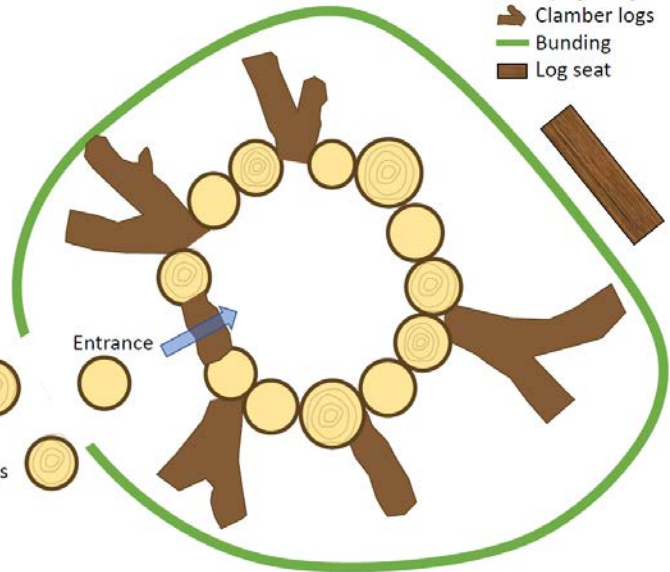

APPENDIX C – EXAMPLES OF THE WILDWOOD DENS

WILDWOOD UK
wild natural play

Play area layout plan Zone A

Wildwood Den and stepping logs

Approach

Stepping logs

Entrance

- Upright logs
- Clamber logs
- Bunding
- Log seat

Please note
A full detailed scale drawing will be produced for the final design. This diagram is approximate for illustration only.

©Copyright Wildwood UK Ltd 2018

WILDWOOD UK
wild natural play

Play area plan Zone C

Tower, bridge and rope

Spider web

- Upright logs
- Clamber logs
- Nets/Bridge
- Bunding
- Log seat

Entrance

Climbing
Rope hangs
from here

Please note
A full detailed scale drawing will be produced for the final design. This diagram is approximate for illustration only.