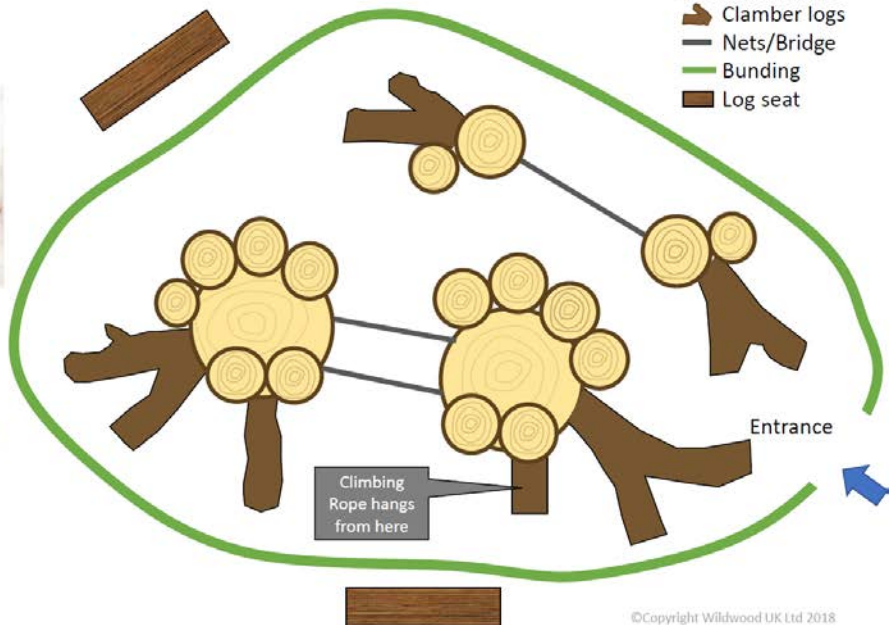

APPENDIX C – EXAMPLES OF THE WILDWOOD DENS

WILDWOOD UK
wild natural play

Play area layout plan Zone A

Wildwood Den and stepping logs

Approach

Stepping logs

Entrance

- Upright logs
- Clamber logs
- Bunding
- Log seat

Please note
A full detailed scale drawing will be produced for the final design. This diagram is approximate for illustration only.

©Copyright Wildwood UK Ltd 2018

WILDWOOD UK
wild natural play

Play area plan Zone C

Tower, bridge and rope

Spider web

- Upright logs
- Clamber logs
- Nets/Bridge
- Bunding
- Log seat

Entrance

Climbing
Rope hangs
from here

Please note
A full detailed scale drawing will be produced for the final design. This diagram is approximate for illustration only.