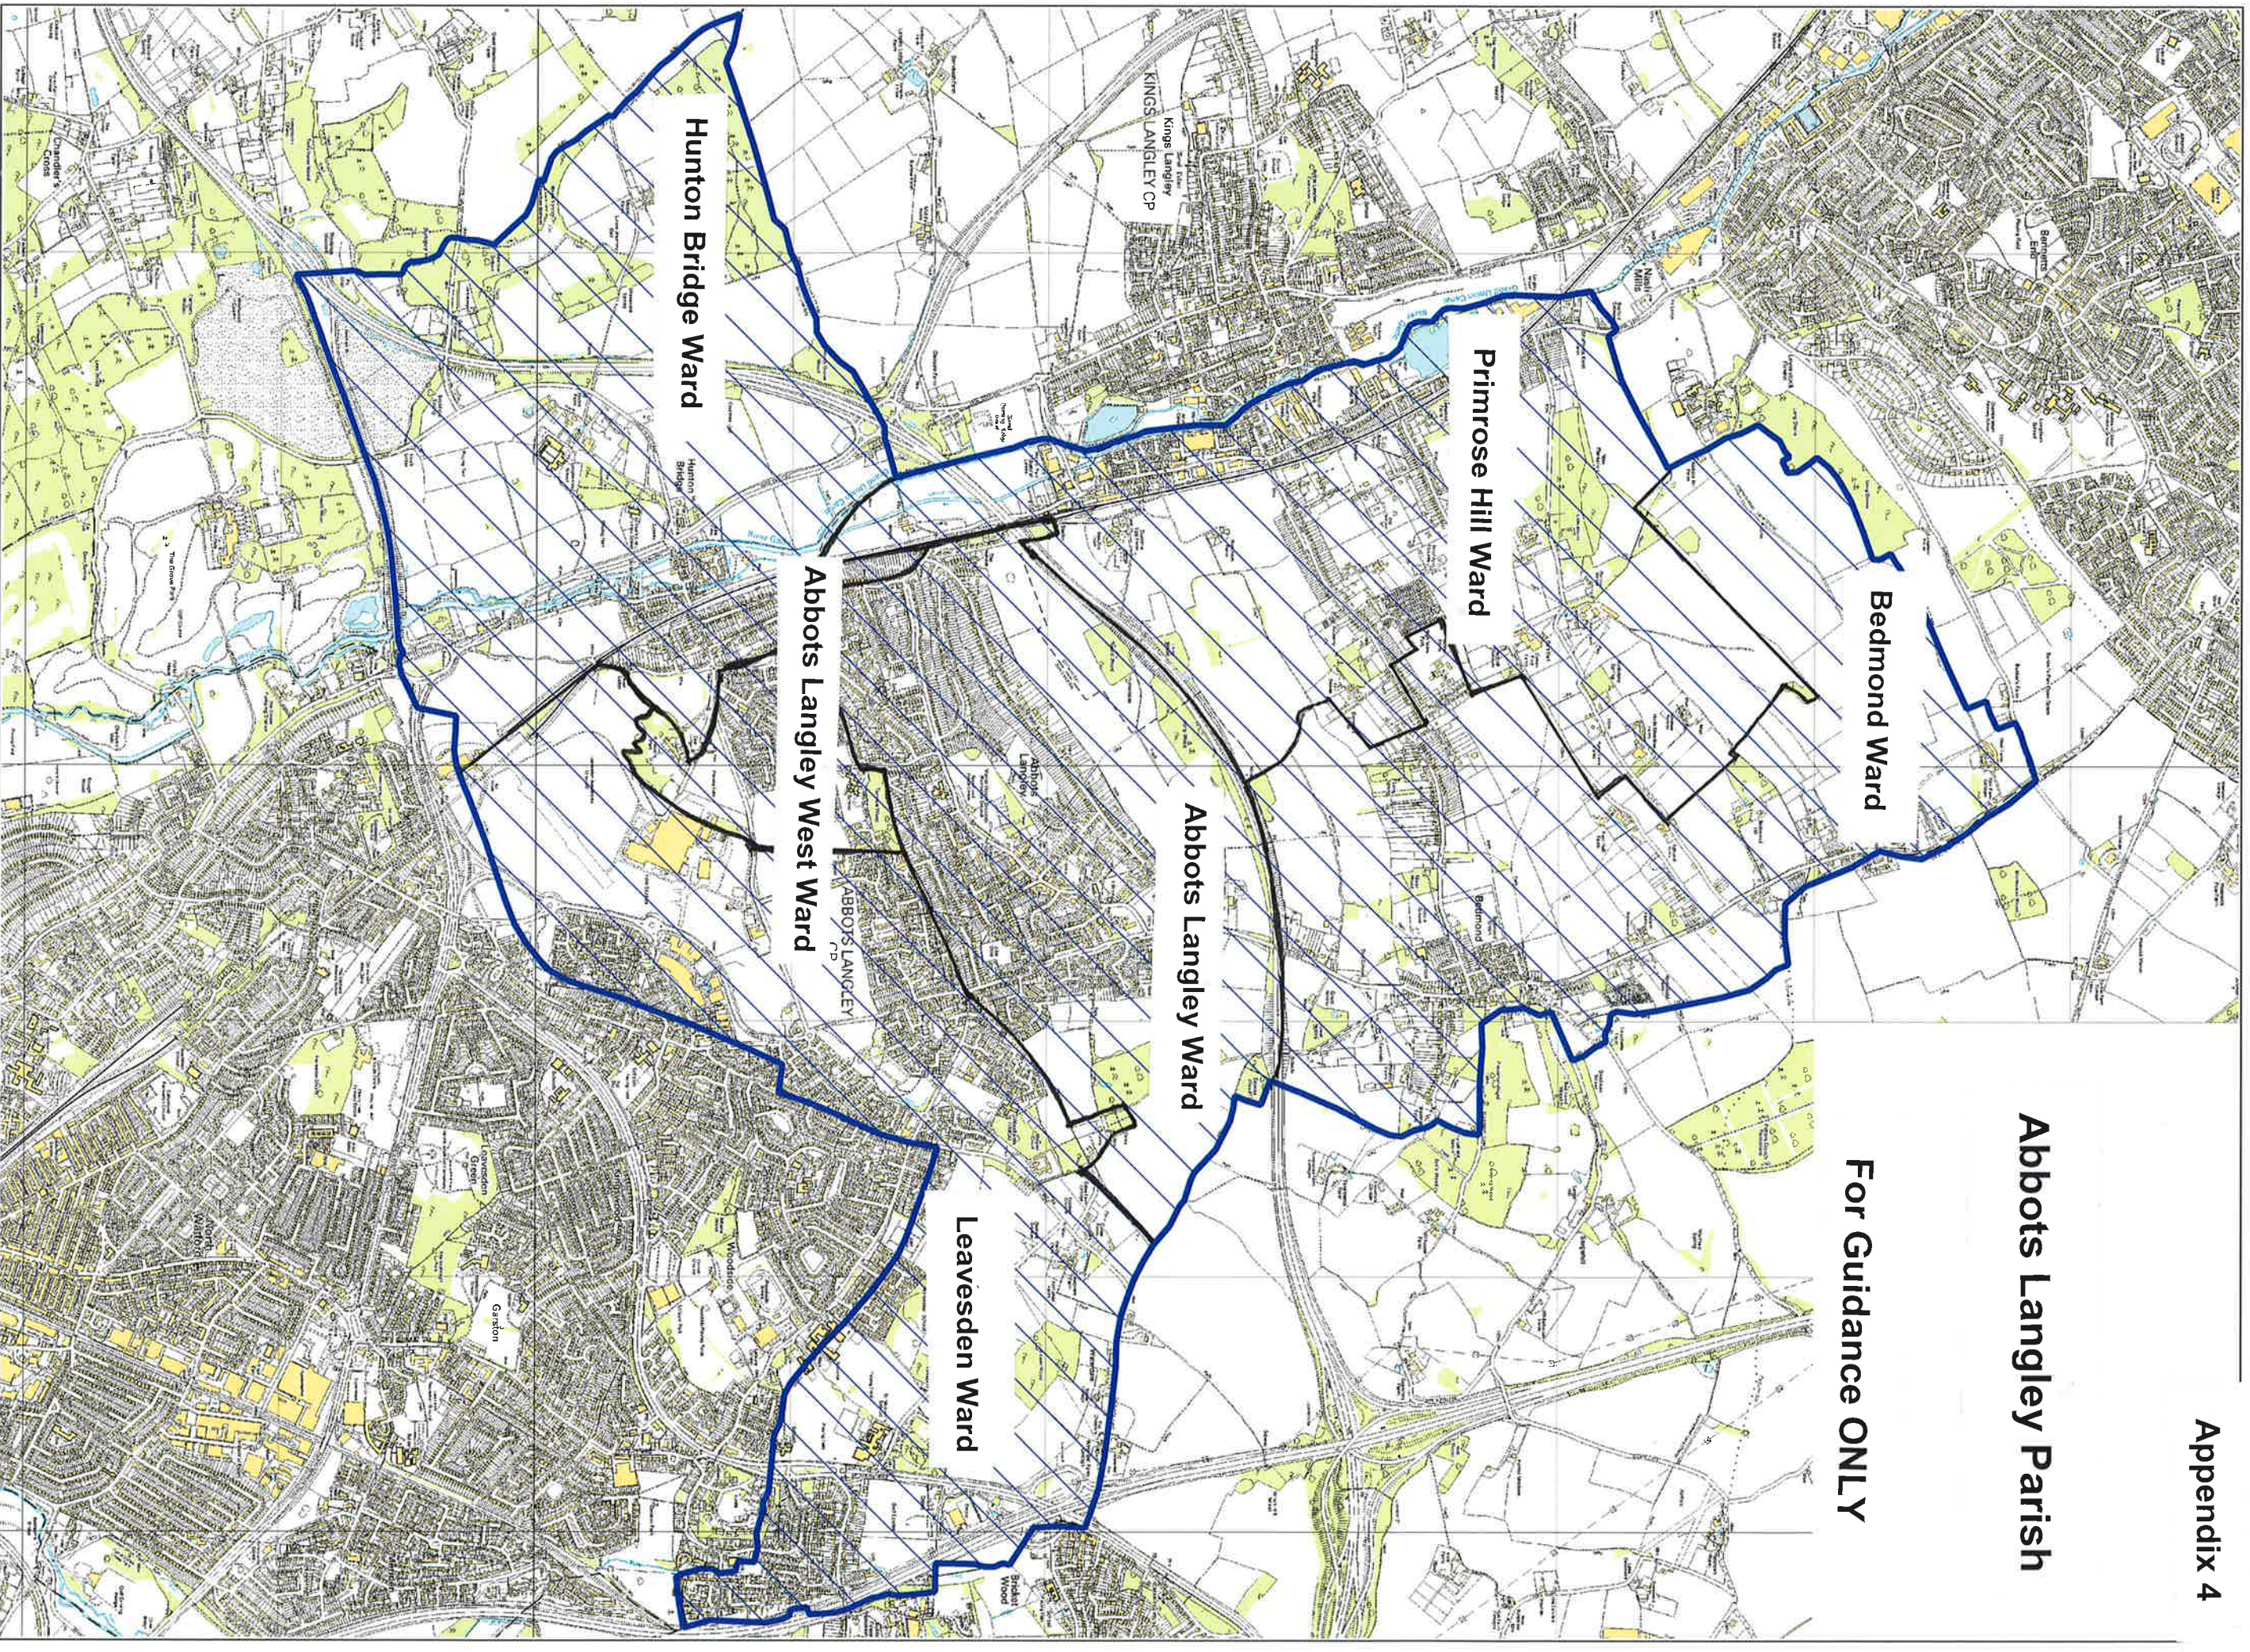

Abbots Langley Parish

For Guidance ONLY

Abbots Langley Parish Council

1:22,500
0 200 400 800 1,200 Metres

© Crown Copyright and database rights [2012] Ordnance Survey 100018686