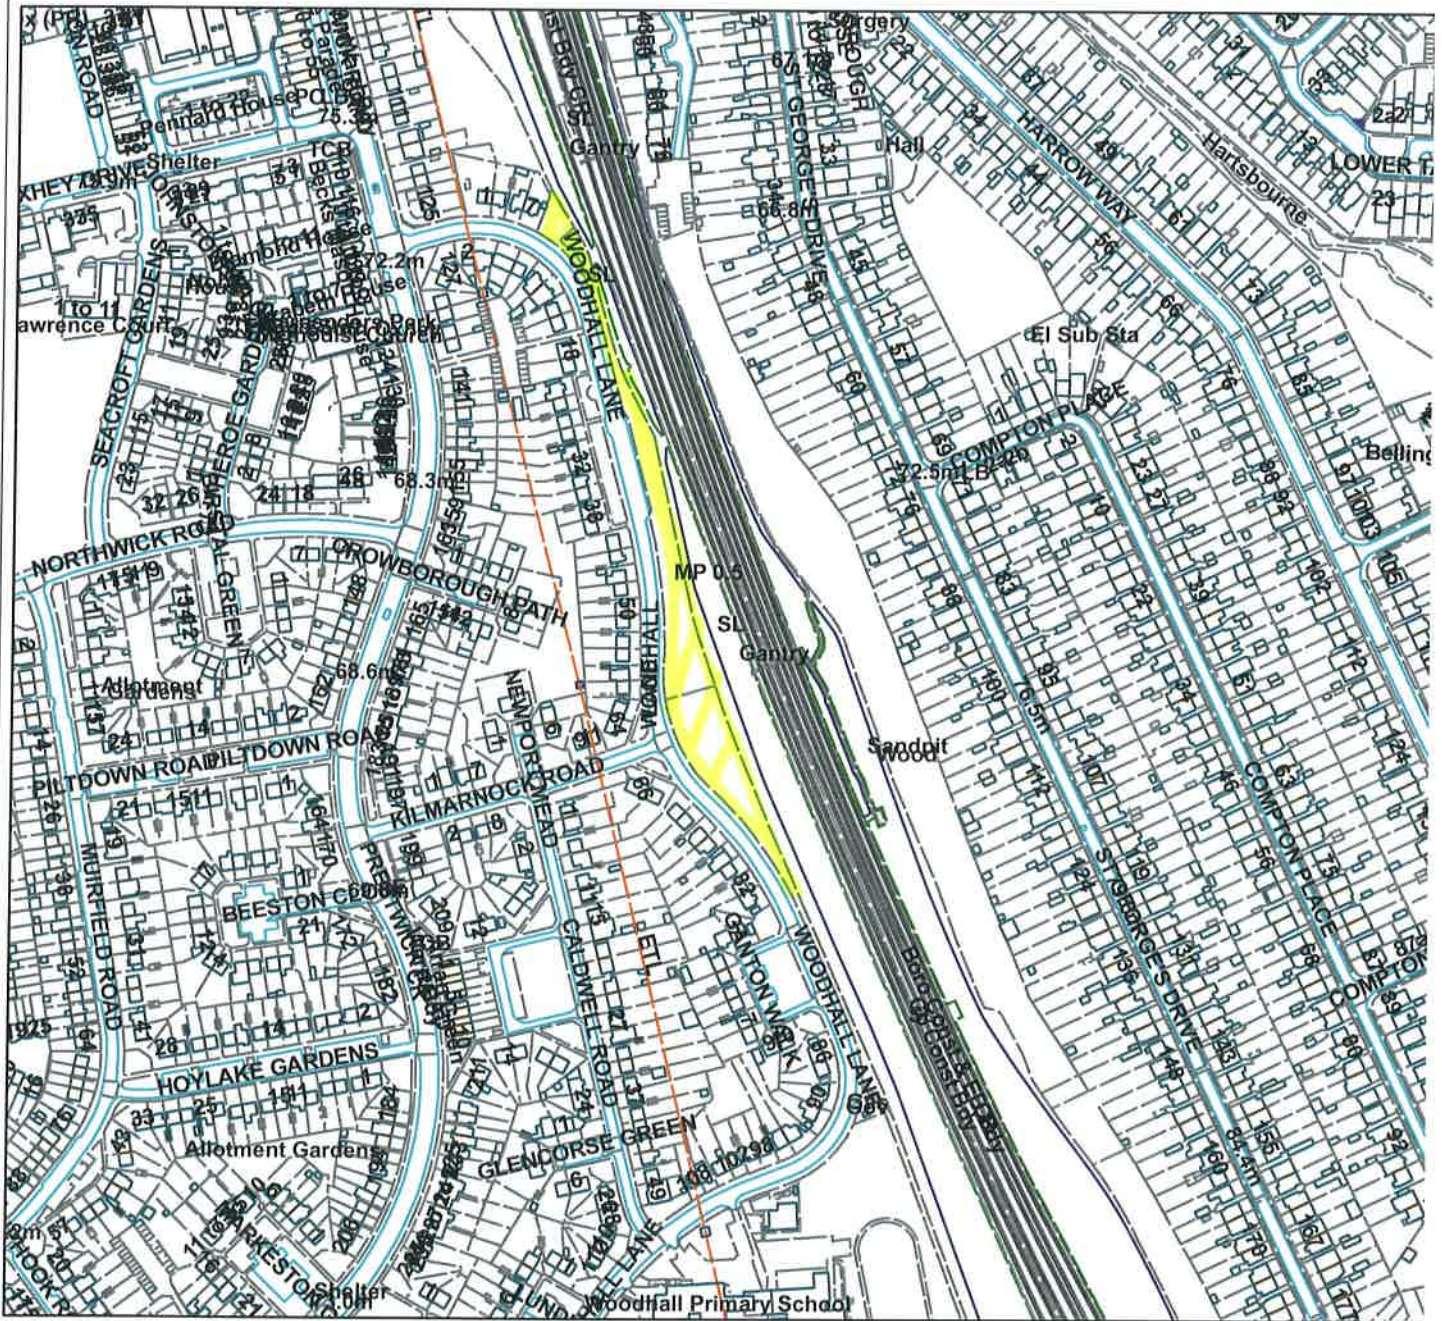

Woodhall Lane

Not Set

Scale: 1:4,000

Reproduced from the Ordnance Survey map with permission of the Controller of Her Majesty's Stationery Office © Crown Copyright 2012.

Unauthorised reproduction infringes Crown Copyright and may lead to prosecution or civil proceedings.