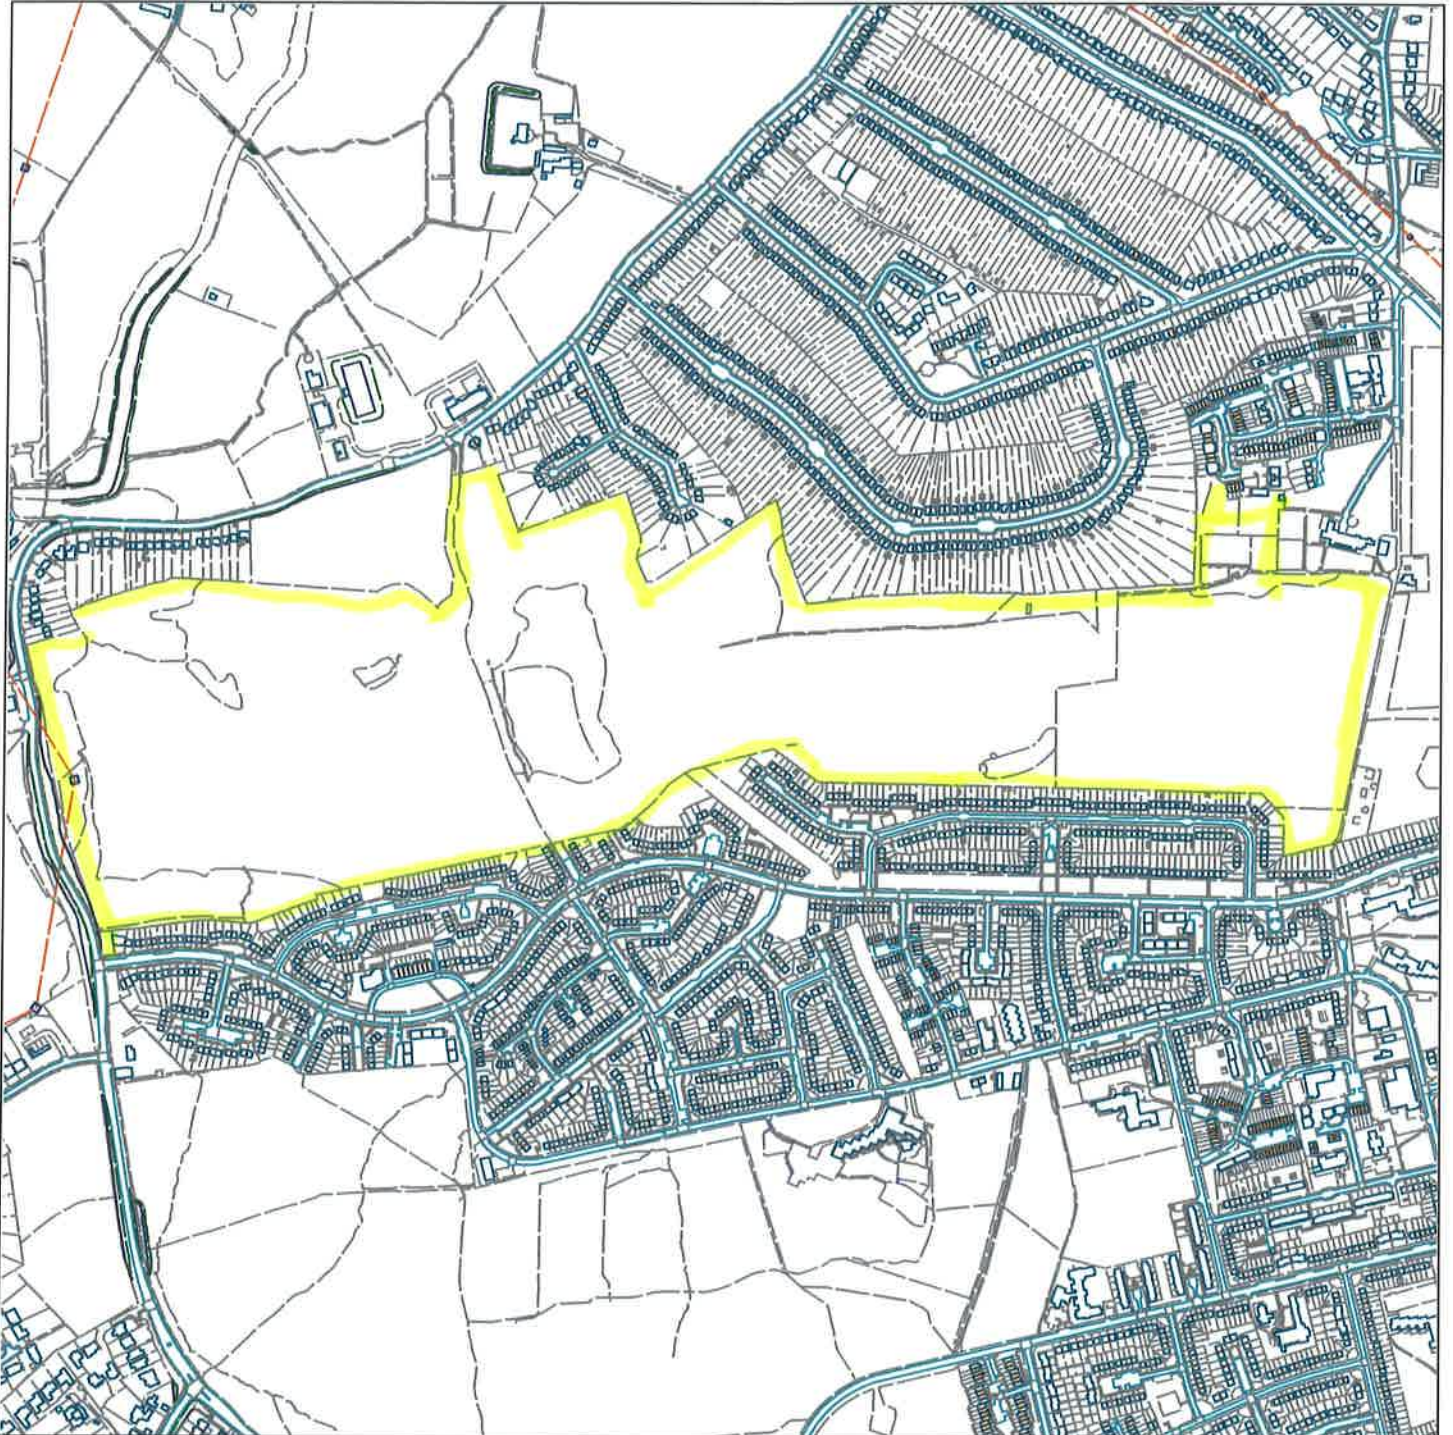

South Oxhey Playing Fields

South Oxhey

Scale : 1:8812

Reproduced from the Ordnance Survey map with the permission of the Controller of Her Majesty's Stationery Office © Crown Copyright 2012.

Unauthorised reproduction infringes Crown Copyright and may lead to prosecution or civil proceedings.