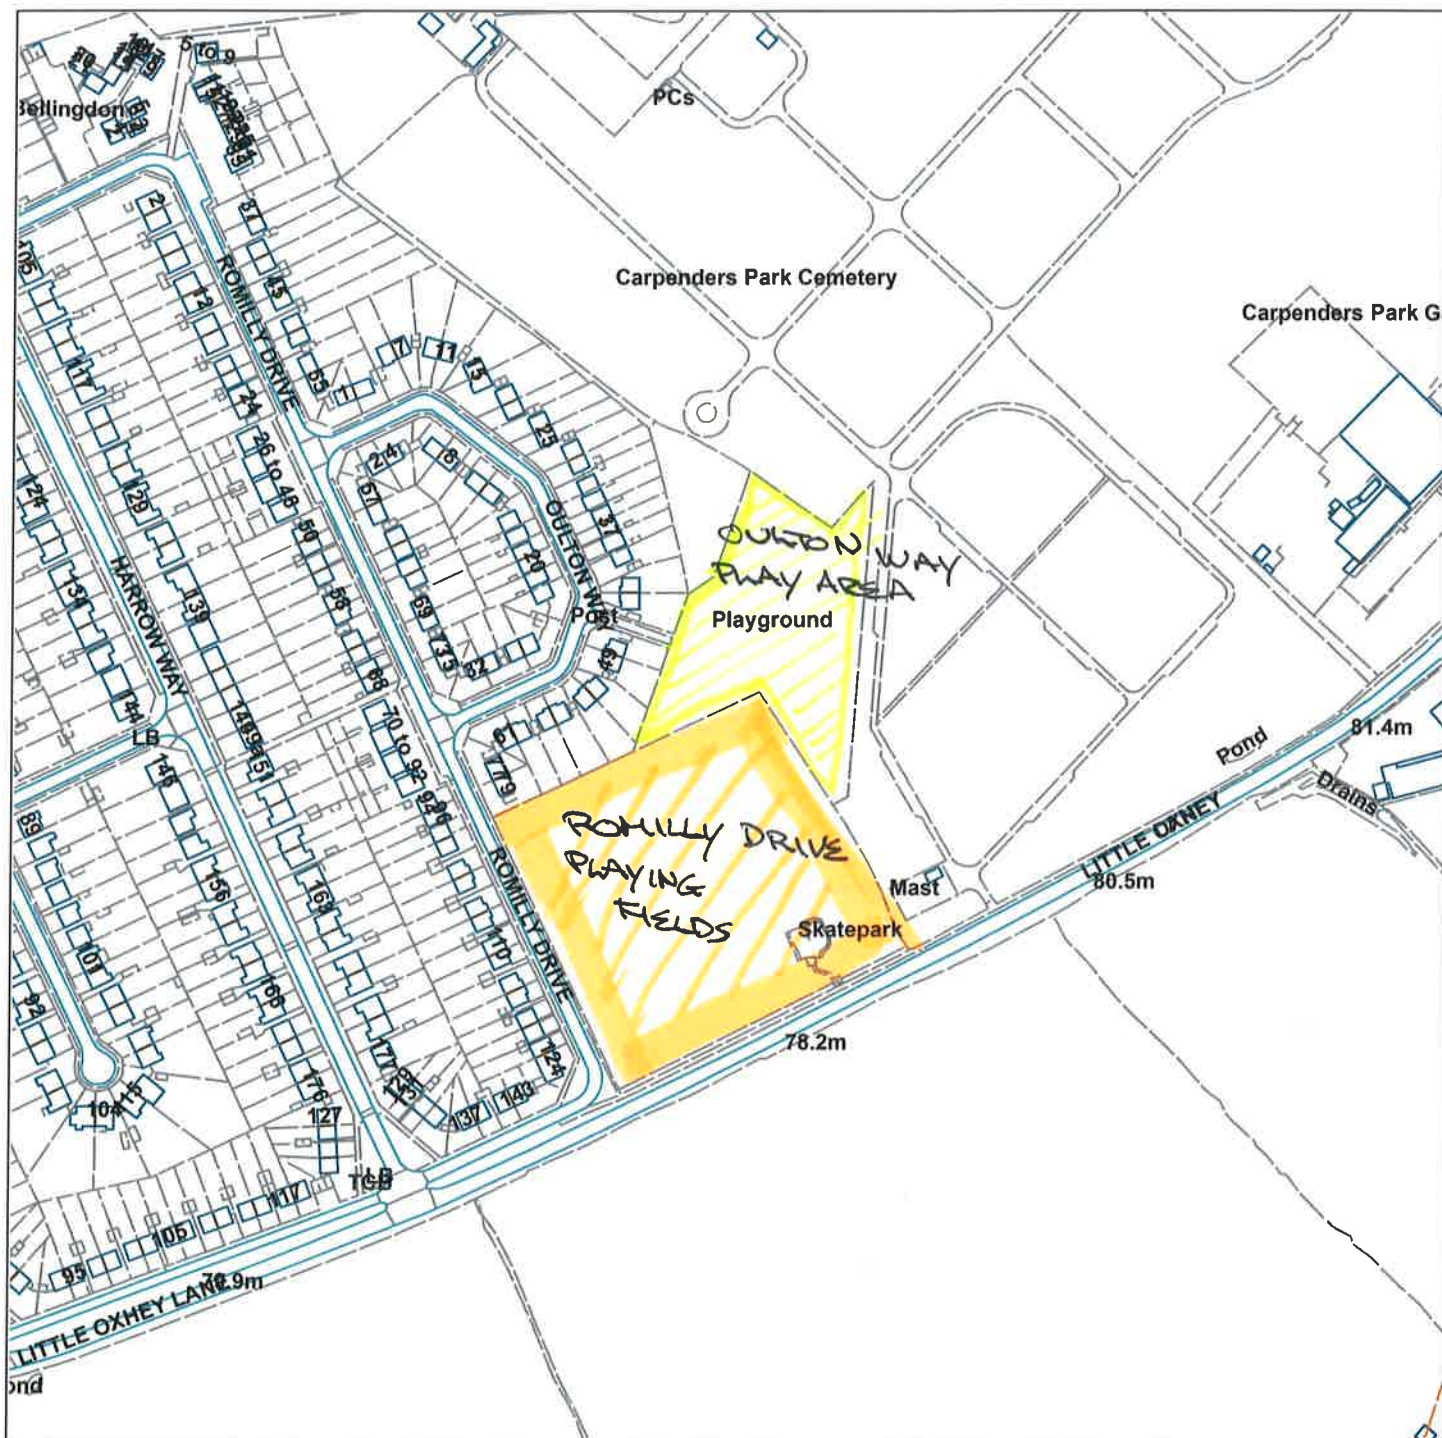

Romily Drive Playing Fields

Including Oulton Way Play area

Scale : 1:3062

Reproduced from the Ordnance Survey map with the permission of the Controller of Her Majesty's Stationery Office © Crown Copyright 2012.

Unauthorised reproduction infringes Crown Copyright and may lead to prosecution or civil proceedings.

Organisation	Three Rivers District Council
Department	Department
Comments	
Date	27 July 2017
SLA Number	100018686