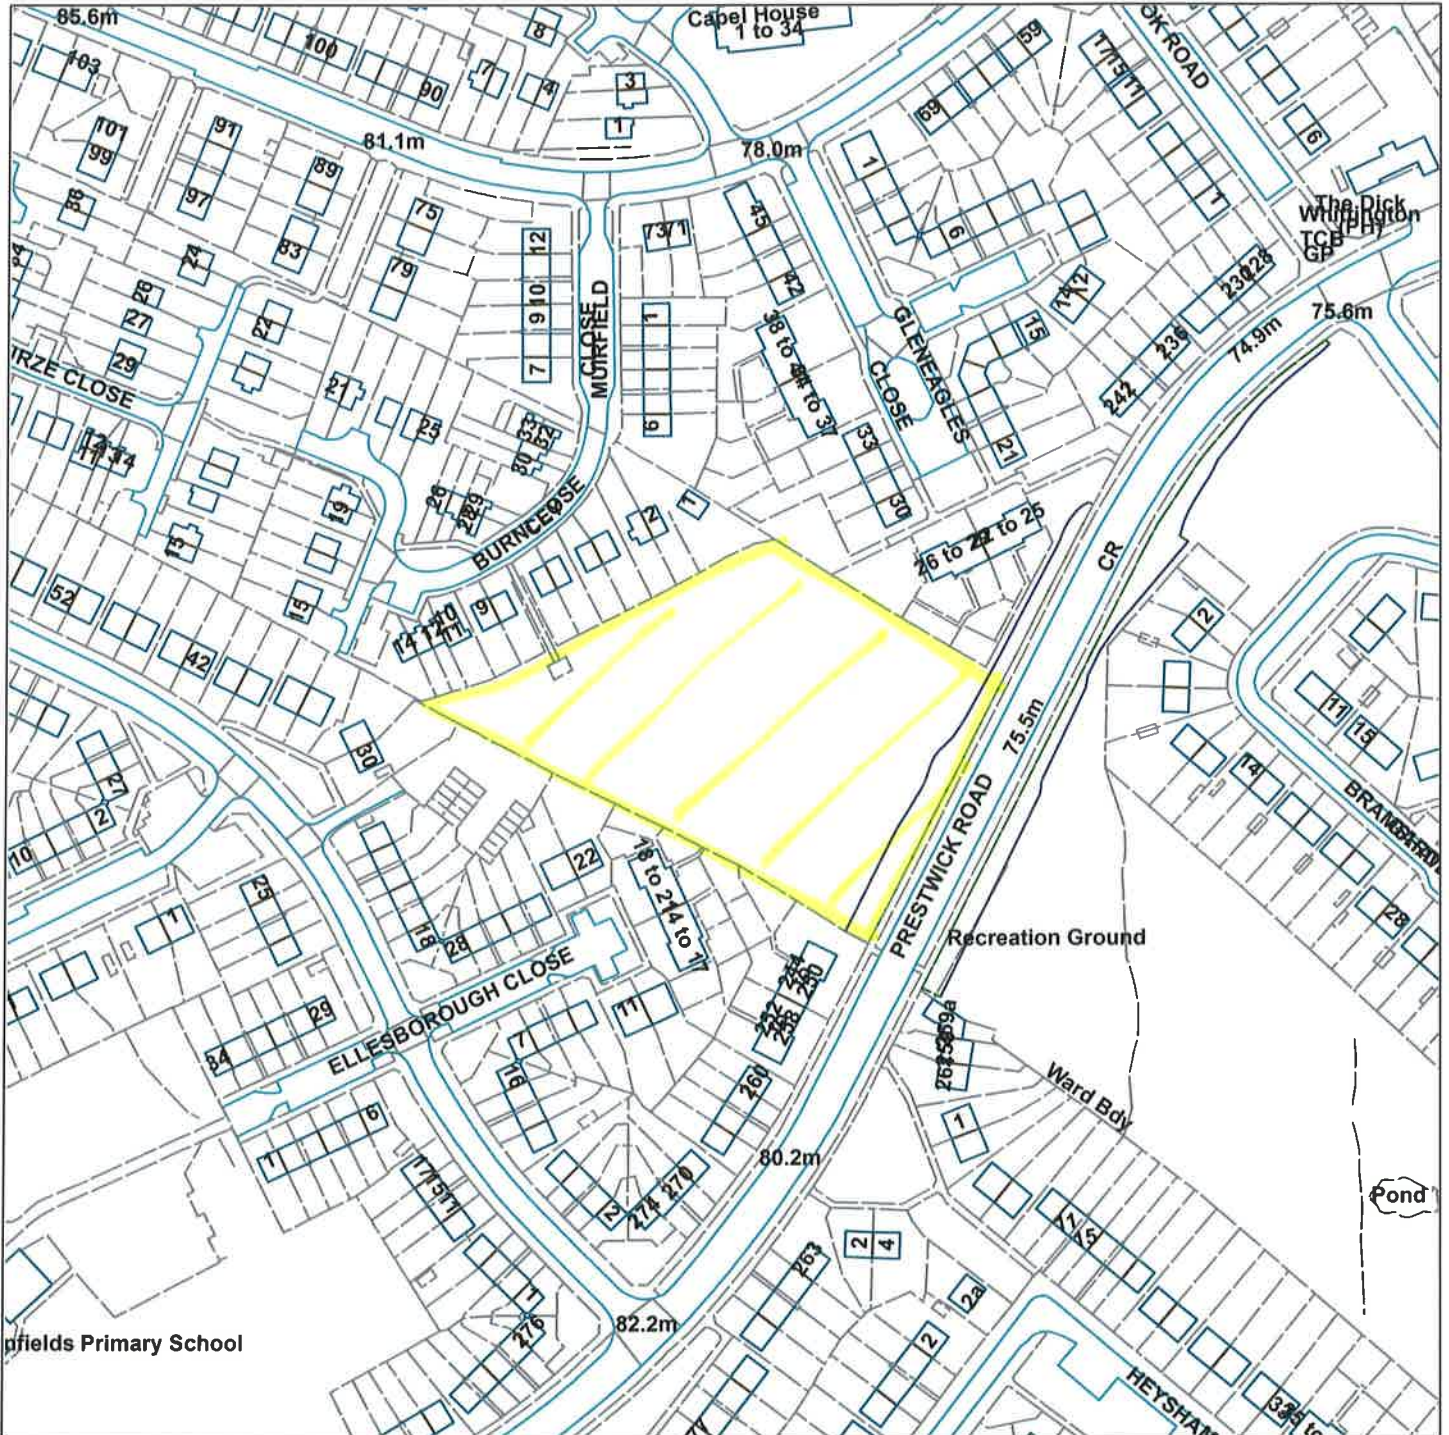

Prestwick Road Play Area

South Oxhey

Scale : 1:2030

Reproduced from the Ordnance Survey map with the permission of the Controller of Her Majesty's Stationery Office © Crown Copyright 2012.

Unauthorised reproduction infringes Crown Copyright and may lead to prosecution or civil proceedings.