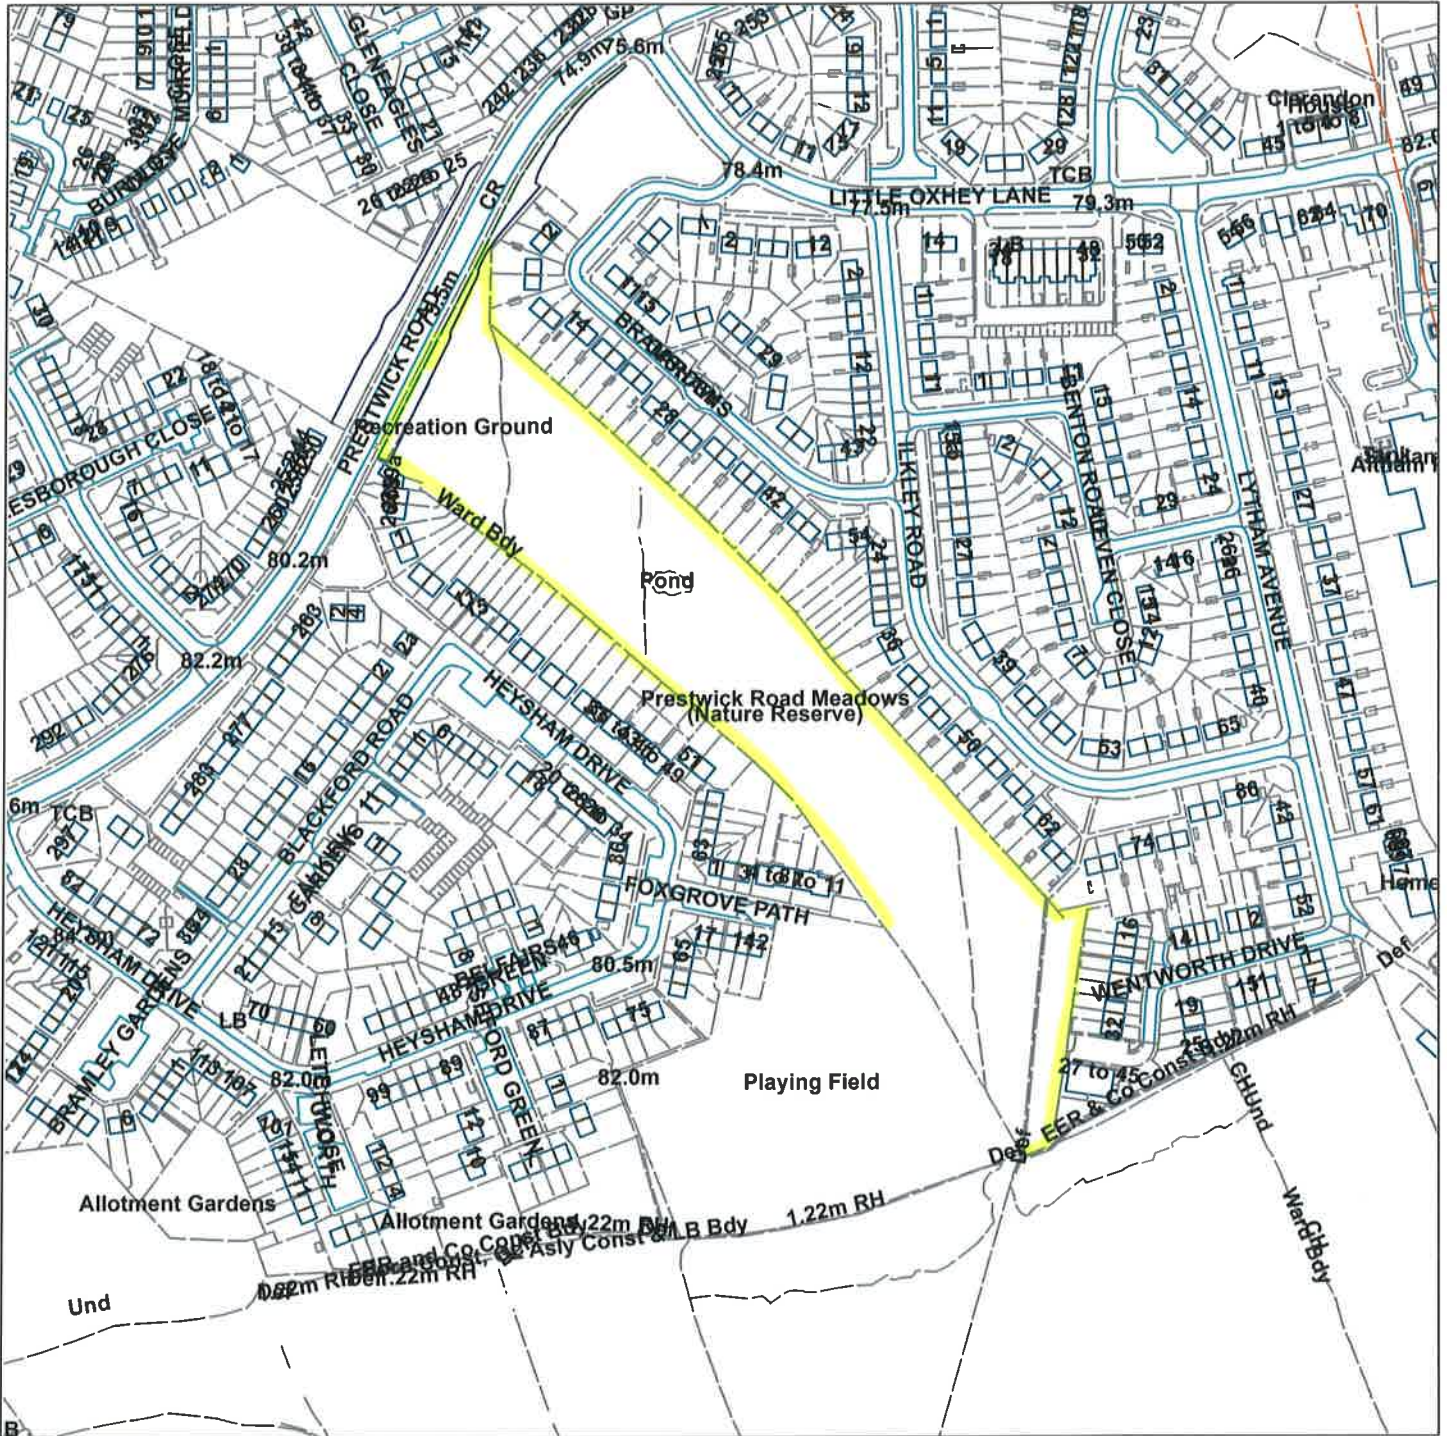

Prestwick Road Meadows LNR

South Oxhey

Scale : 1:3344

Reproduced from the Ordnance Survey map with the permission of the Controller of Her Majesty's Stationery Office © Crown Copyright 2012.

Unauthorised reproduction infringes Crown Copyright and may lead to prosecution or civil proceedings.