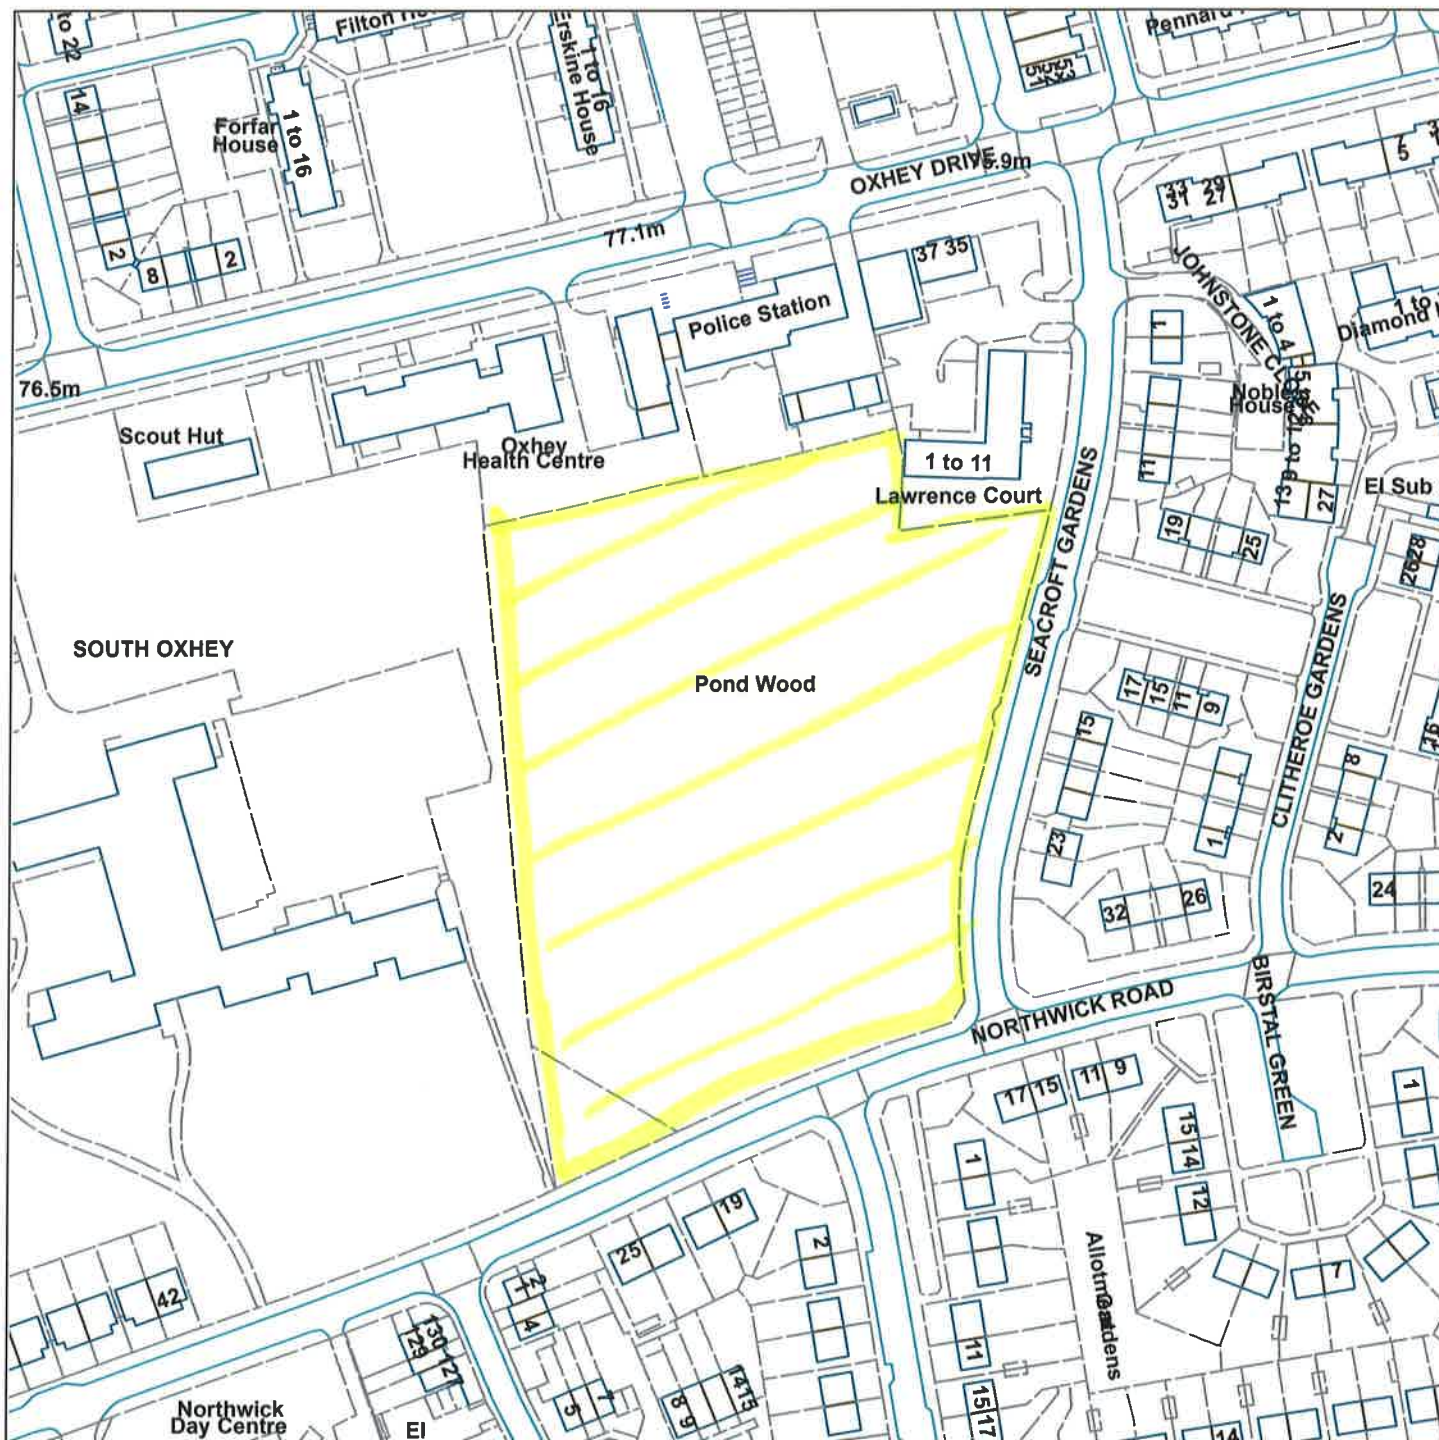

Pond Wood

South Oxhey

Scale : 1:1717

Reproduced from the Ordnance Survey map with the permission of the Controller of Her Majesty's Stationery Office © Crown Copyright 2012.

Unauthorised reproduction infringes Crown Copyright and may lead to prosecution or civil proceedings.