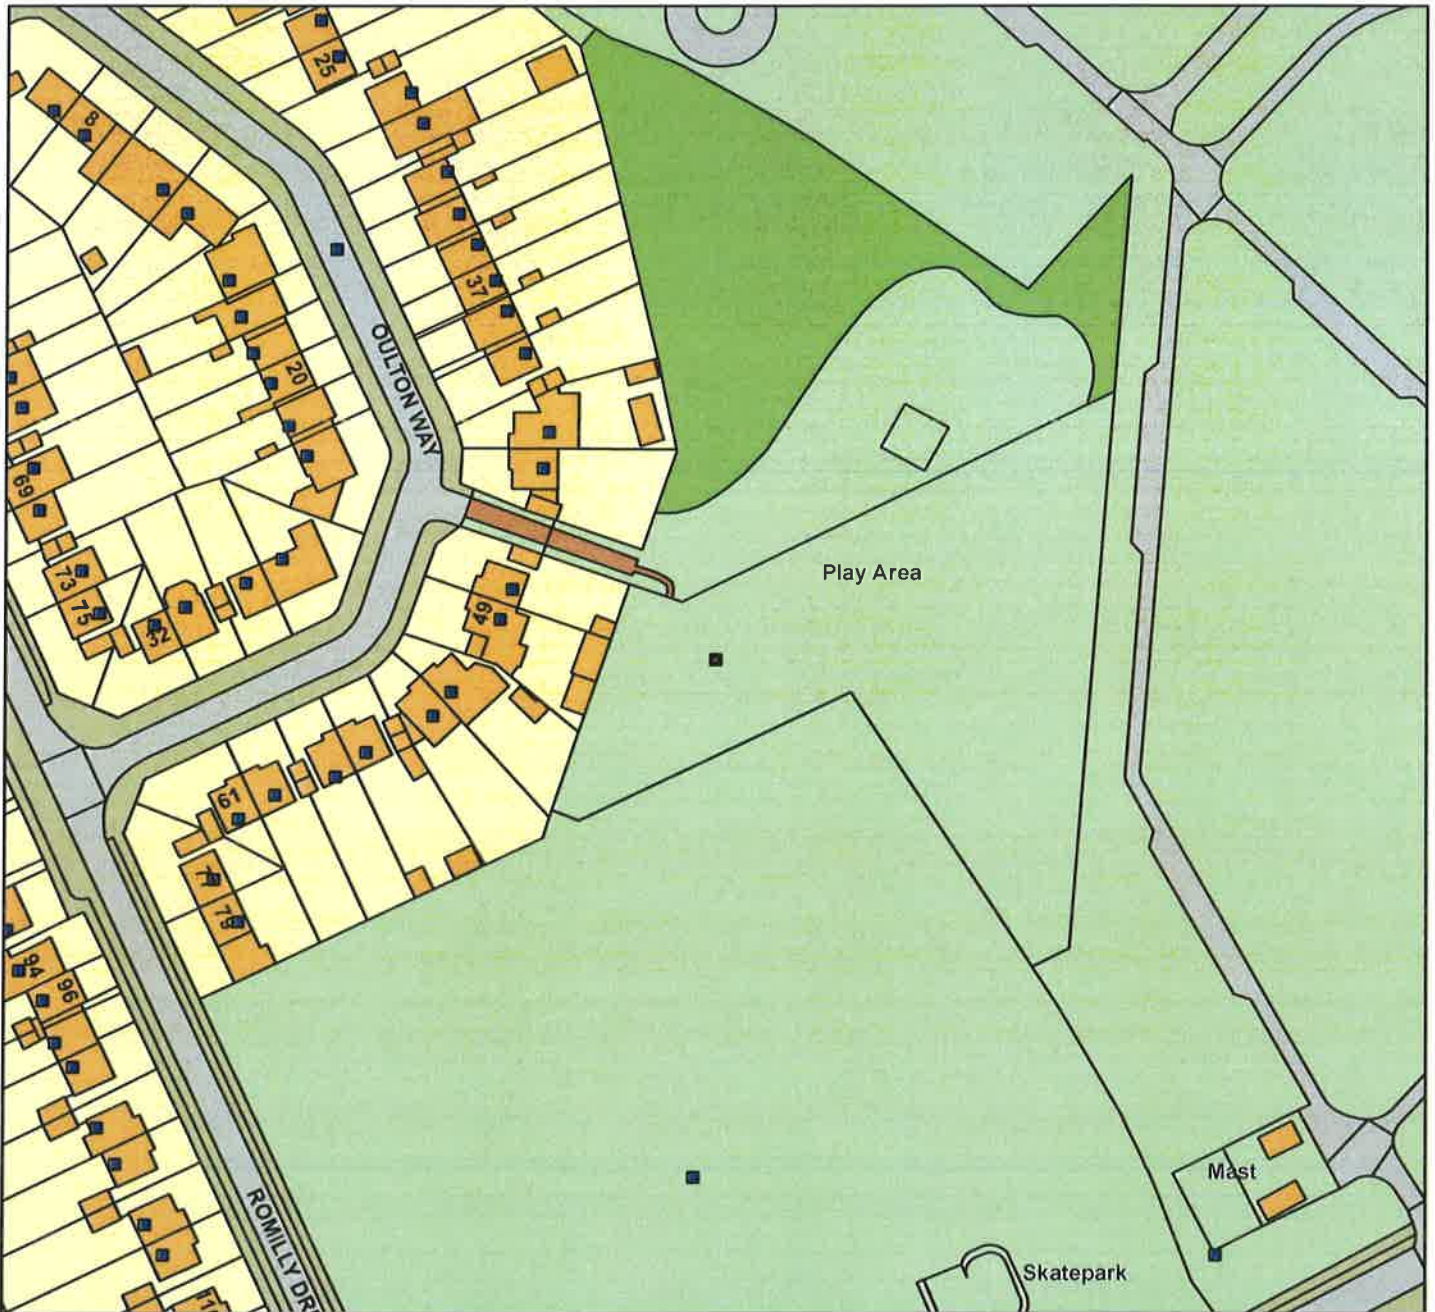

Oulton Way Play Area

Scale: 1:1,250

Reproduced from the Ordnance Survey map with permission of the Controller of Her Majesty's Stationery Office © Crown Copyright 2012.

Unauthorised reproduction infringes Crown Copyright and may lead to prosecution or civil proceedings.