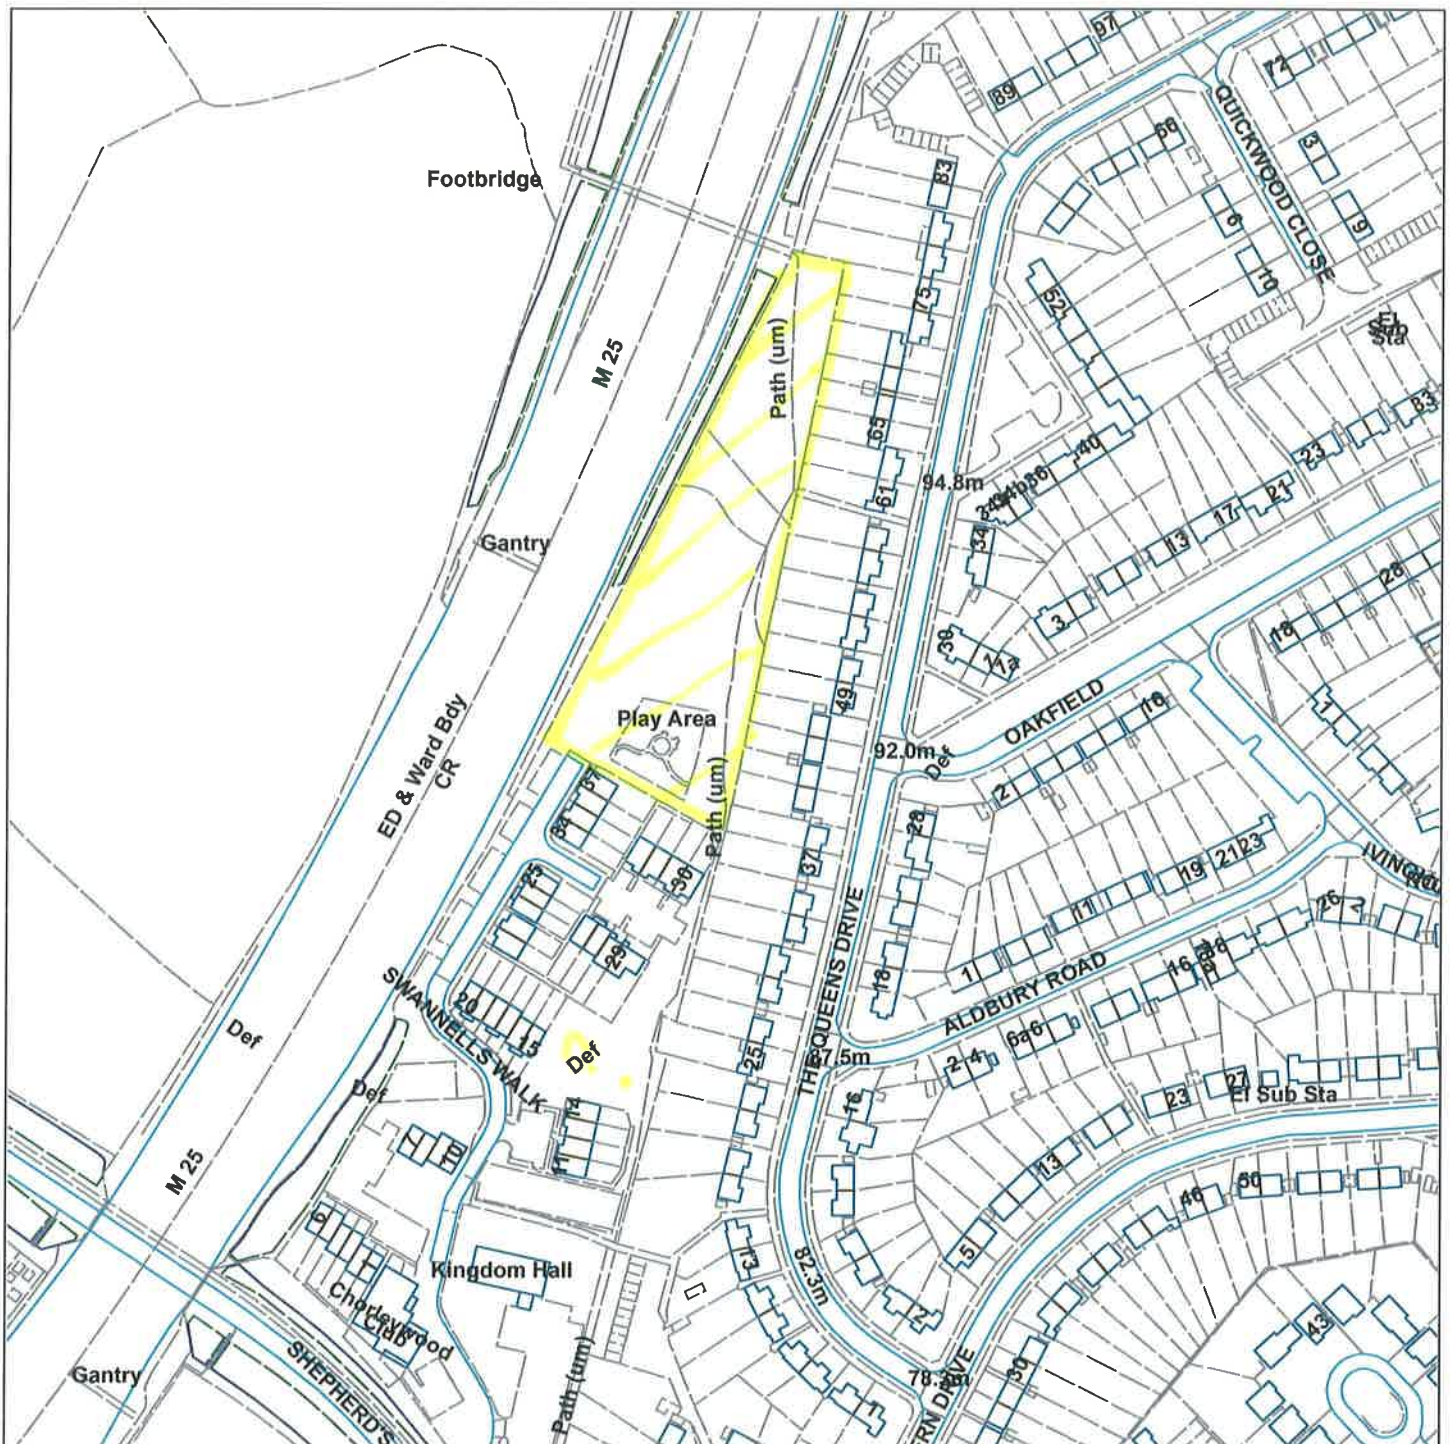

Open Space to the rear of The Queens Drive

Rickmansworth

Scale : 1:2372

Reproduced from the Ordnance Survey map with the permission of the Controller of Her Majesty's Stationery Office © Crown Copyright 2012.

Unauthorised reproduction infringes Crown Copyright and may lead to prosecution or civil proceedings.

Organisation	Three Rivers District Council
Department	Department
Comments	
Date	27 July 2017
SLA Number	100018686