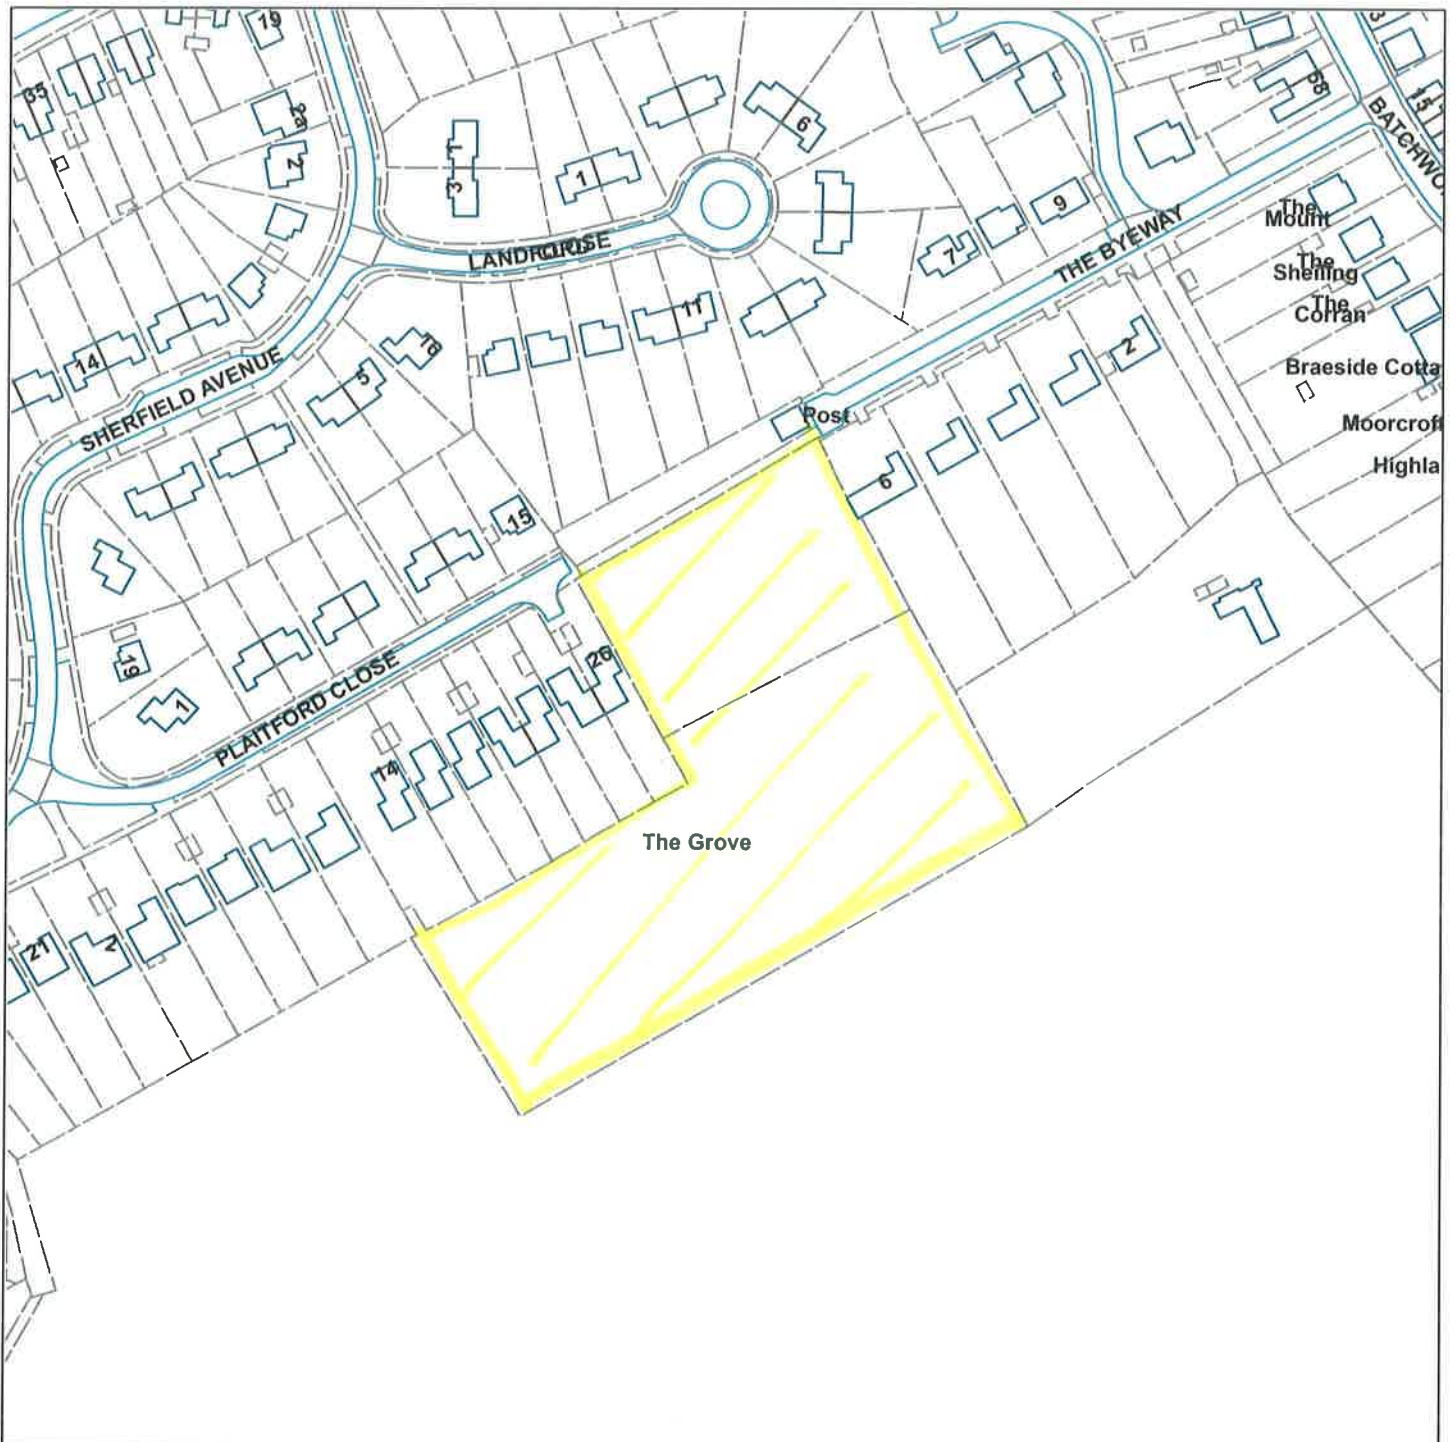

The Grove (Wood)

off Harefield Road, Rickmansworth

Scale : 1:1870

Reproduced from the Ordnance Survey map with the permission of the Controller of Her Majesty's Stationery Office © Crown Copyright 2012.

Unauthorised reproduction infringes Crown Copyright and may lead to prosecution or civil proceedings.