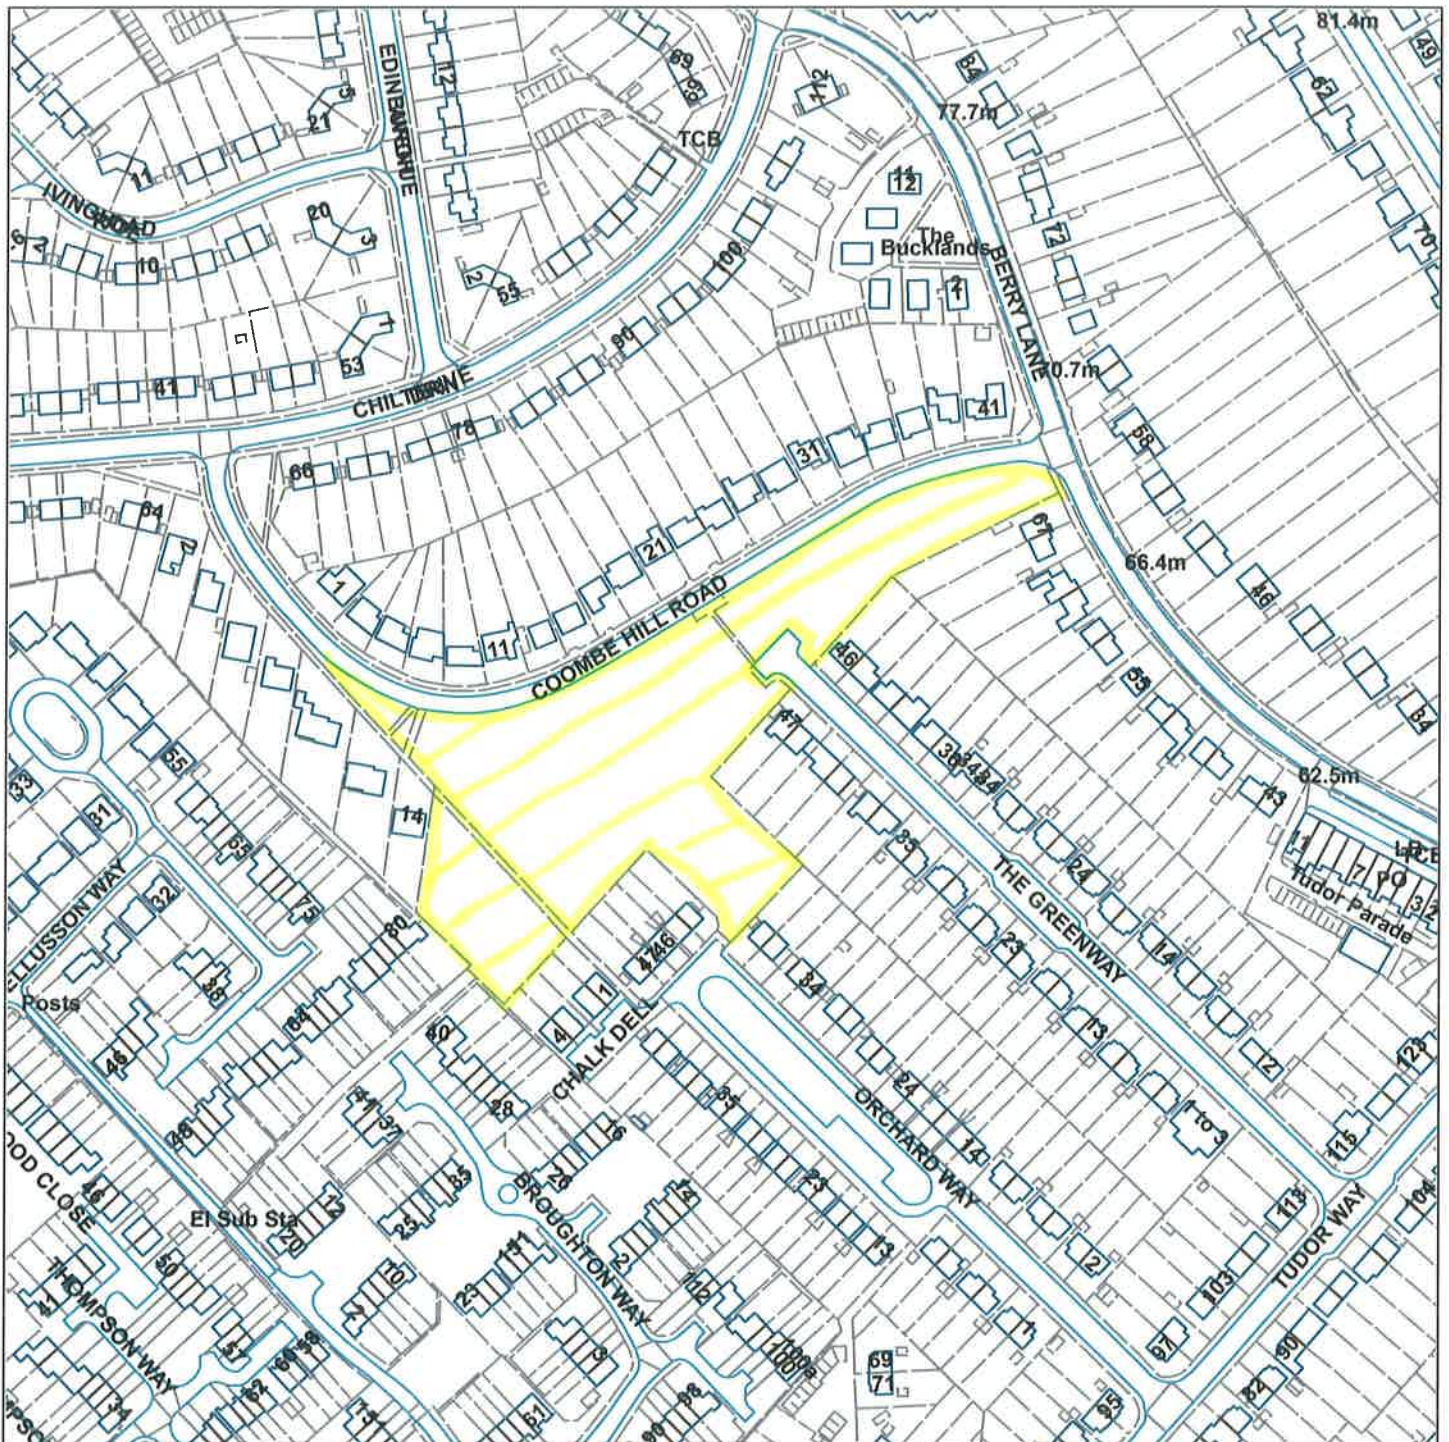

# Coombe Hill Road Open Space

Mill End

Scale : 1:2456

Reproduced from the Ordnance Survey map with the permission of the Controller of Her Majesty's Stationery Office © Crown Copyright 2012.

Unauthorised reproduction infringes Crown Copyright and may lead to prosecution or civil proceedings.