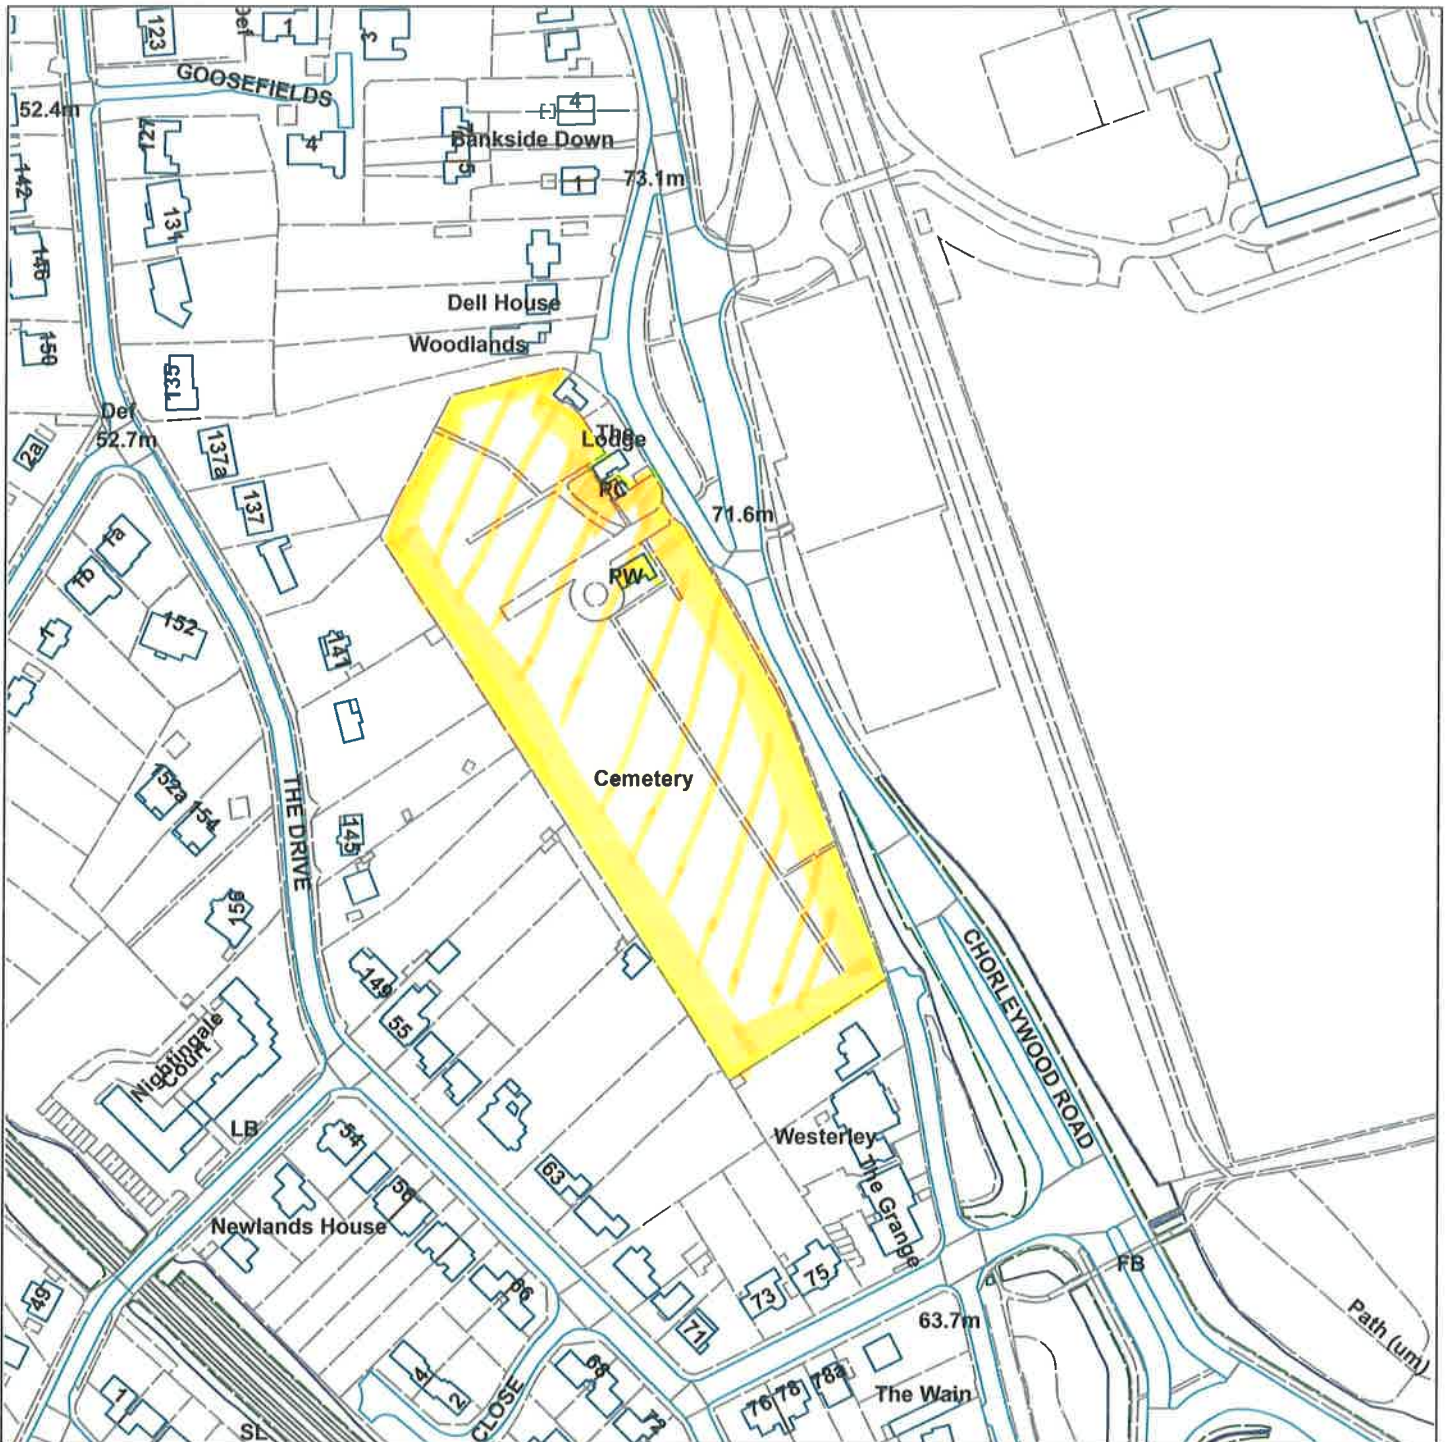

Old Chorleywood Road Cemetery

Rickmansworth

Scale : 1:2477

Reproduced from the Ordnance Survey map with the permission of the Controller of Her Majesty's Stationery Office © Crown Copyright 2012.

Unauthorised reproduction infringes Crown Copyright and may lead to prosecution or civil proceedings.