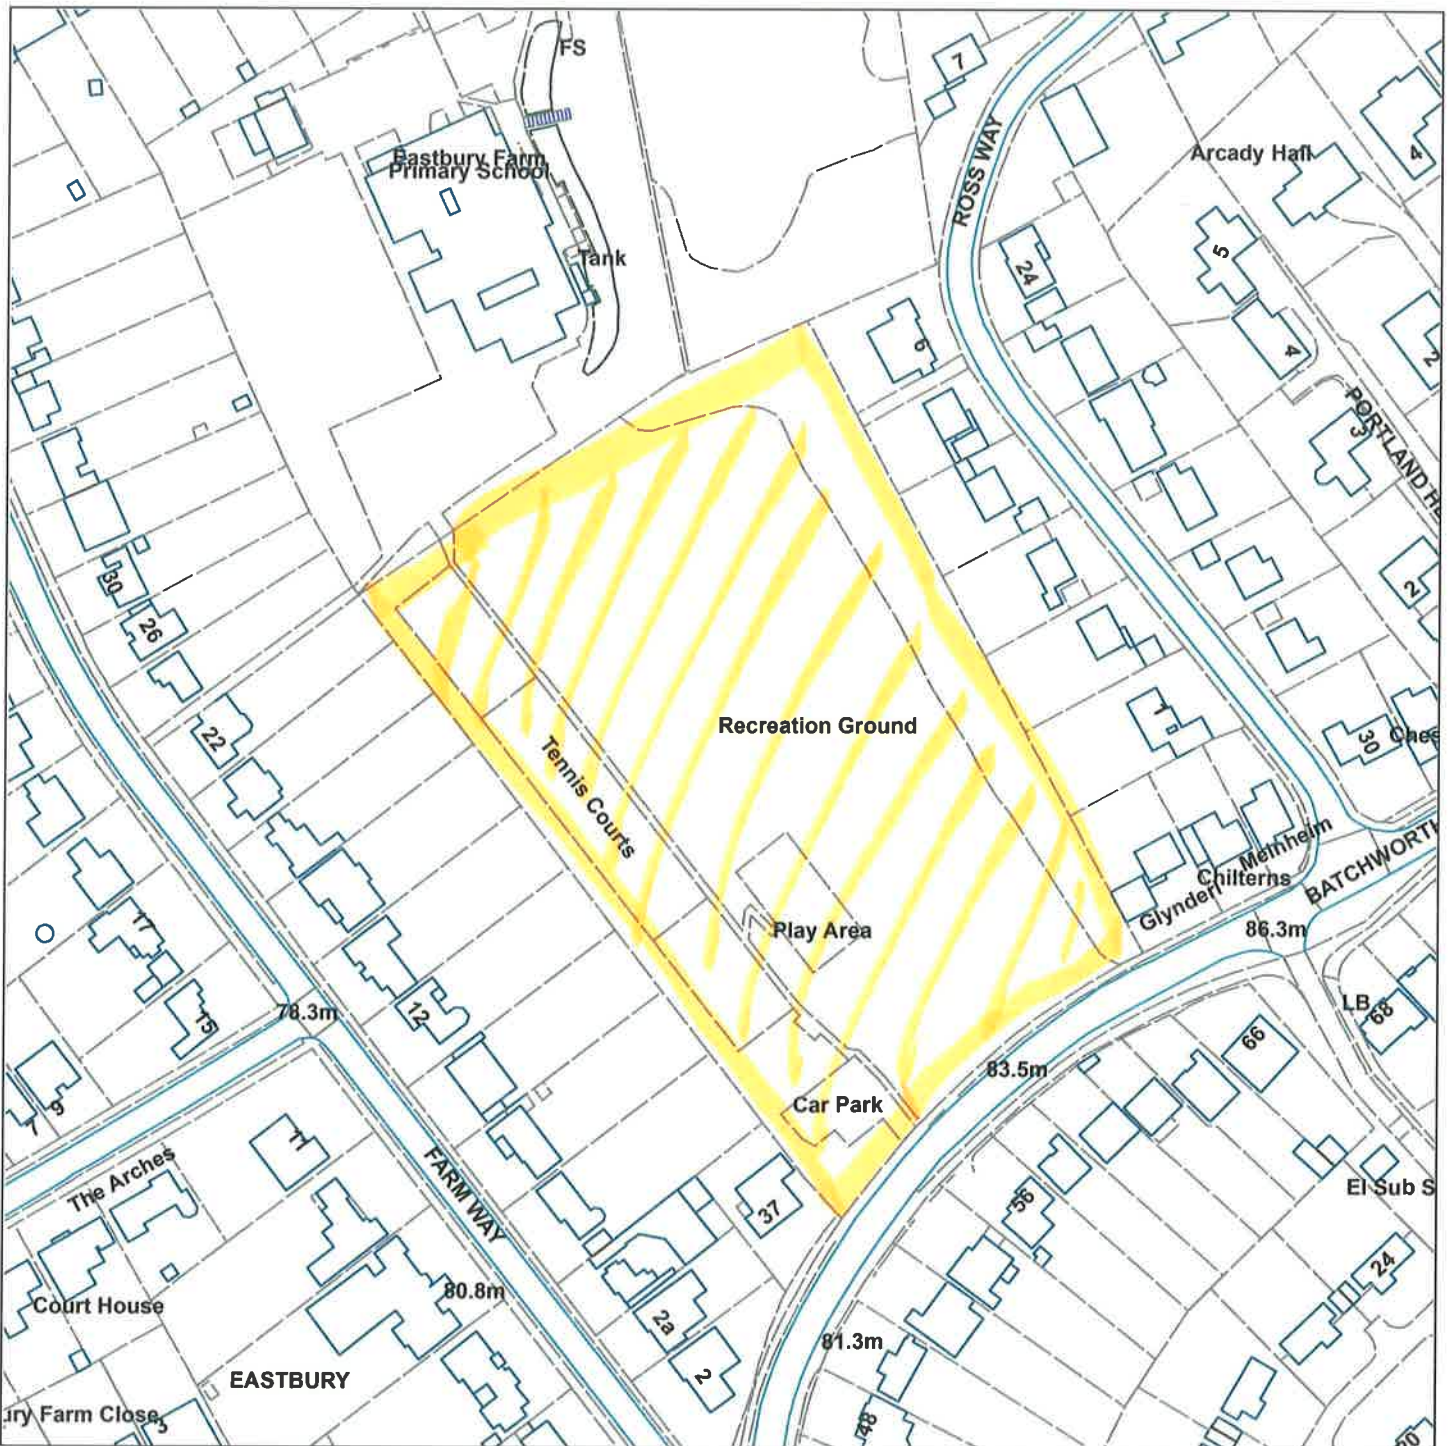

# Eastbury Recreation Ground

off Batchworth Lane

Scale : 1:1782

Reproduced from the Ordnance Survey map with the permission of the Controller of Her Majesty's Stationery Office © Crown Copyright 2012.

Unauthorised reproduction infringes Crown Copyright and may lead to prosecution or civil proceedings.