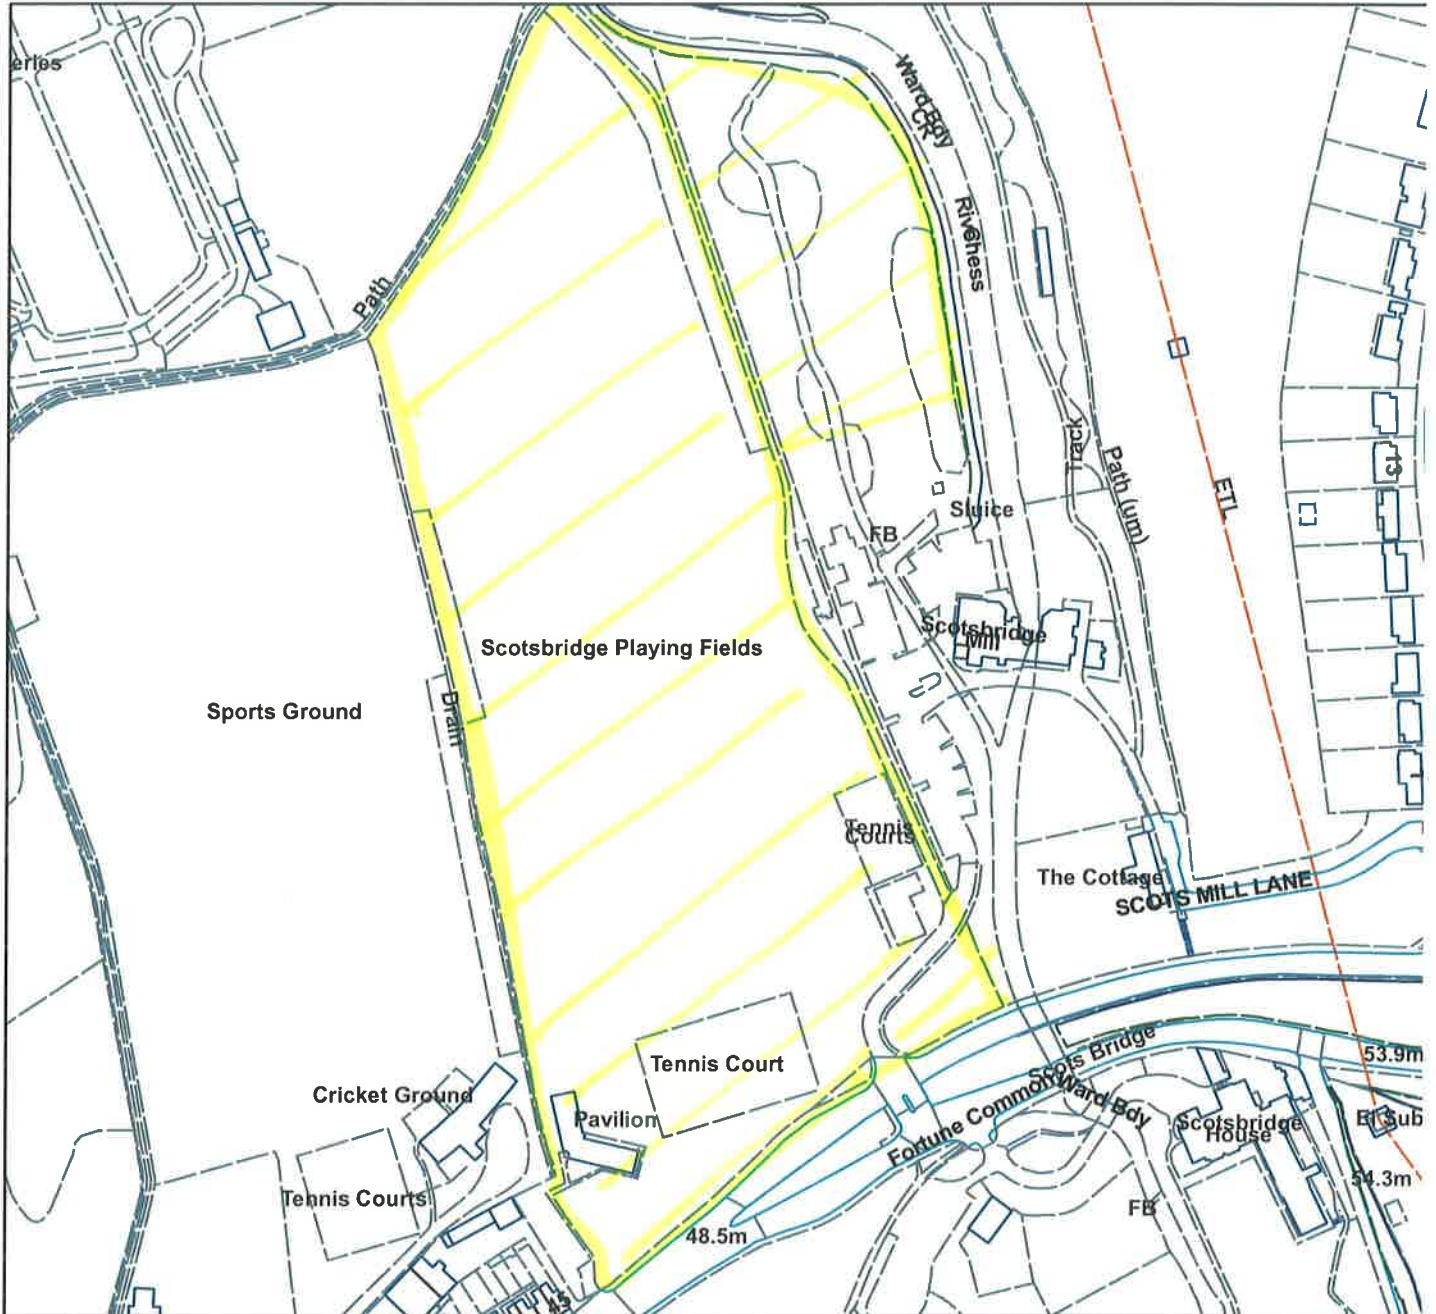

Scotsbridge Playing Fields

Not Set

Scale: 1:2,500

Reproduced from the Ordnance Survey map with permission of the Controller of Her Majesty's Stationery Office © Crown Copyright 2012.

Unauthorised reproduction infringes Crown Copyright and may lead to prosecution or civil proceedings.