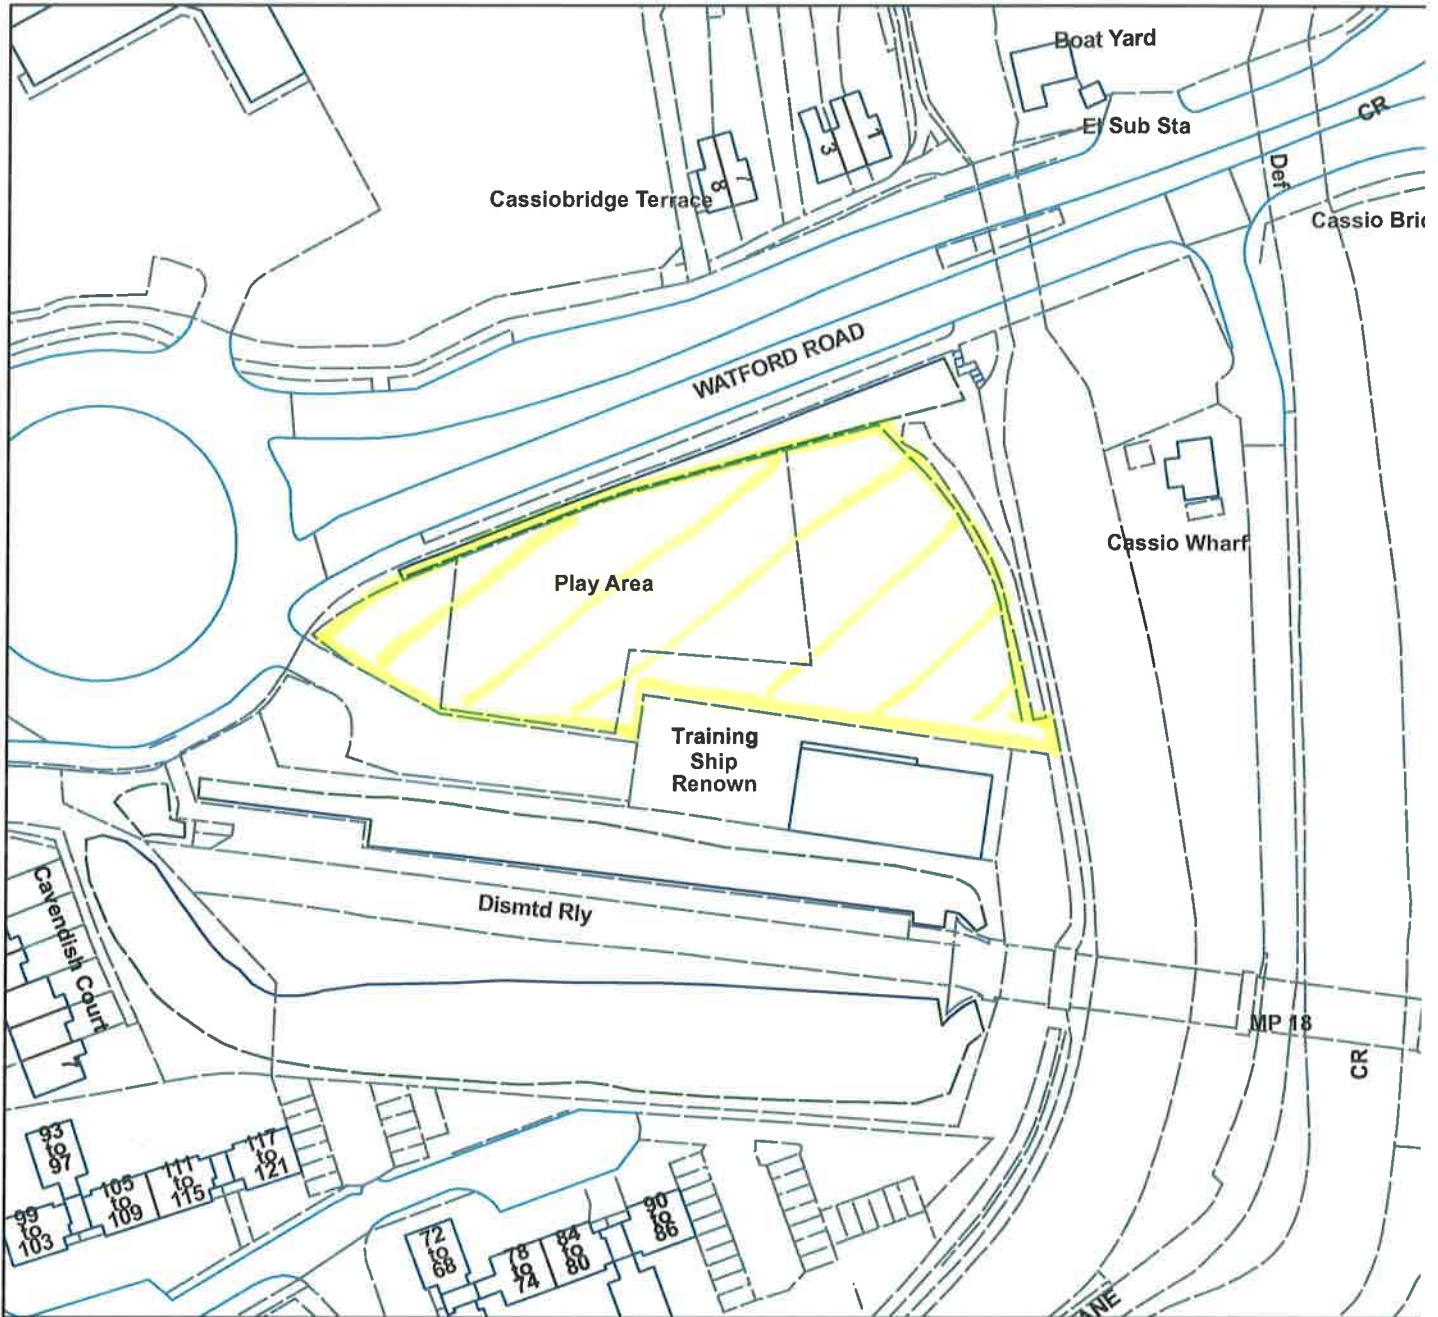

Cassiobridge Recreation Ground

Not Set

Scale: 1:1,250

Reproduced from the Ordnance Survey map with permission of the Controller of Her Majesty's Stationery Office © Crown Copyright 2012.

Unauthorised reproduction infringes Crown Copyright and may lead to prosecution or civil proceedings.