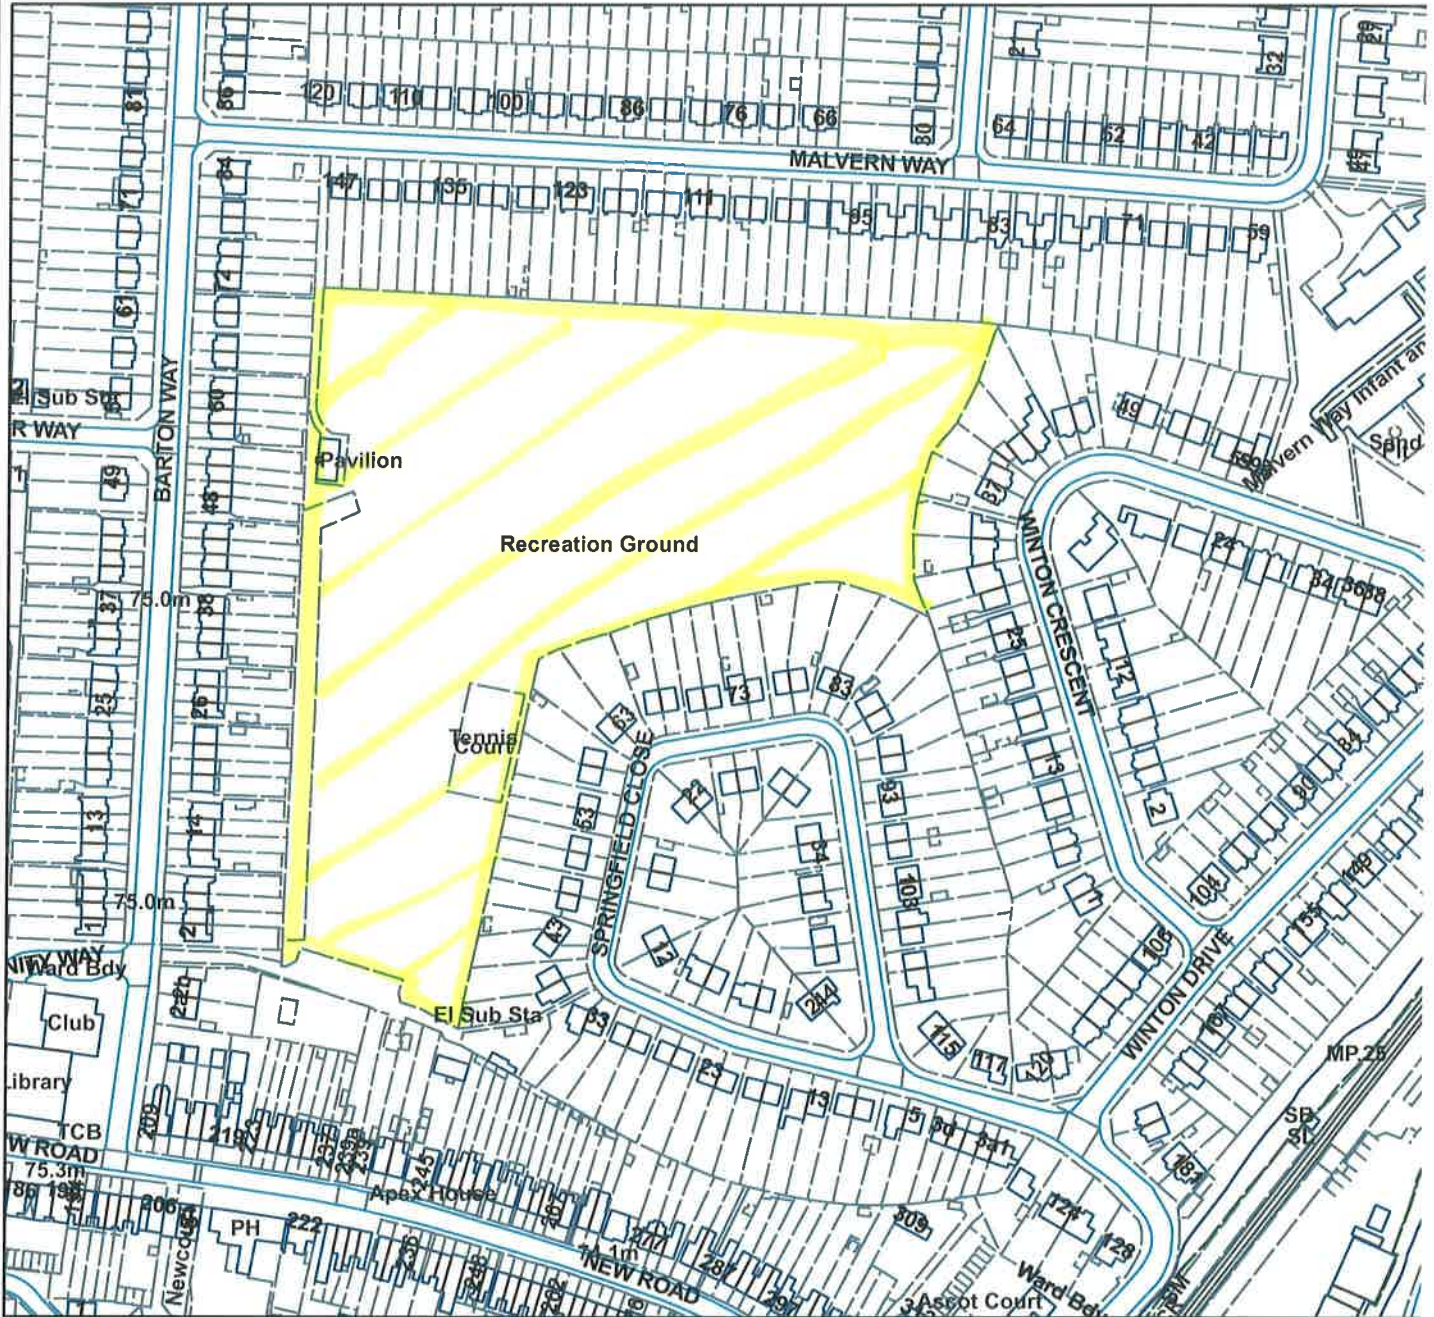

Barton Way Playing Fields

Not Set

Scale: 1:2,500

Reproduced from the Ordnance Survey map with permission of the Controller of Her Majesty's Stationery Office © Crown Copyright 2012.

Unauthorised reproduction infringes Crown Copyright and may lead to prosecution or civil proceedings.