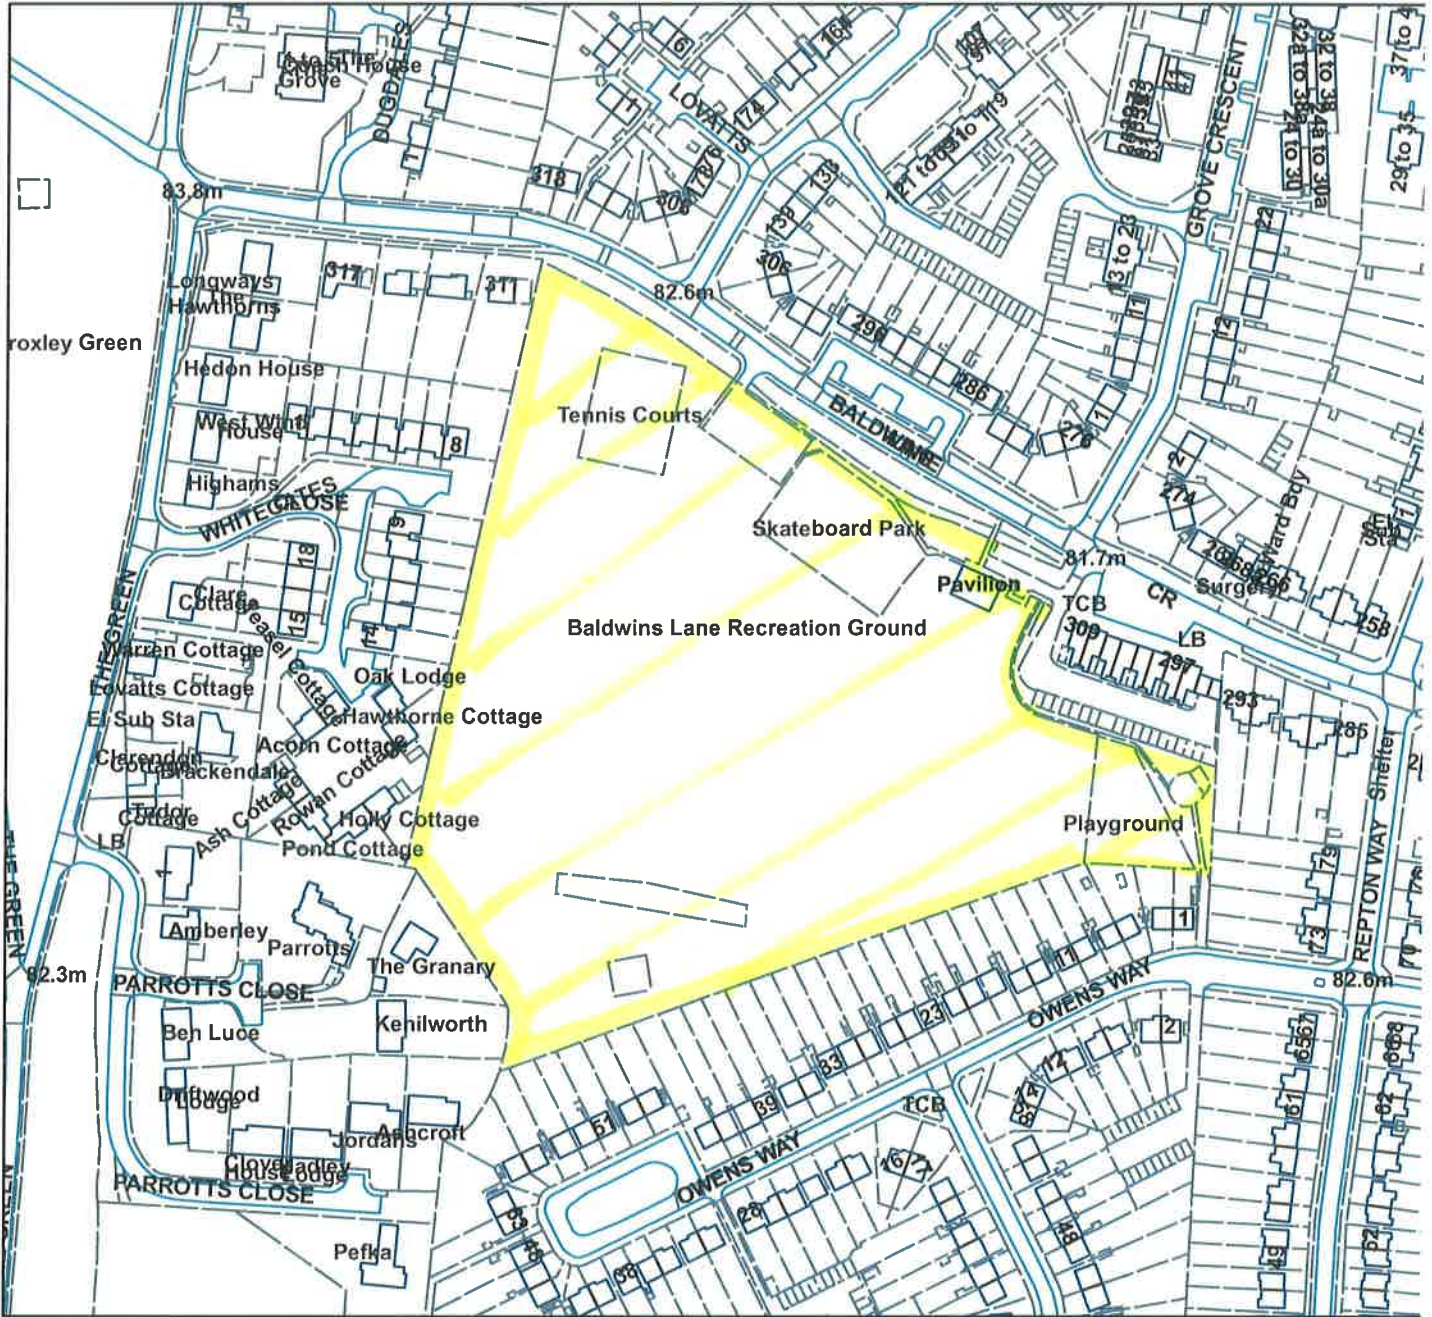

# Baldwins Lane Playing Fields

Not Set

**Scale:** 1:2,500

Reproduced from the Ordnance Survey map with permission of the Controller of Her Majesty's Stationery Office © Crown Copyright 2012.

Unauthorised reproduction infringes Crown Copyright and may lead to prosecution or civil proceedings.