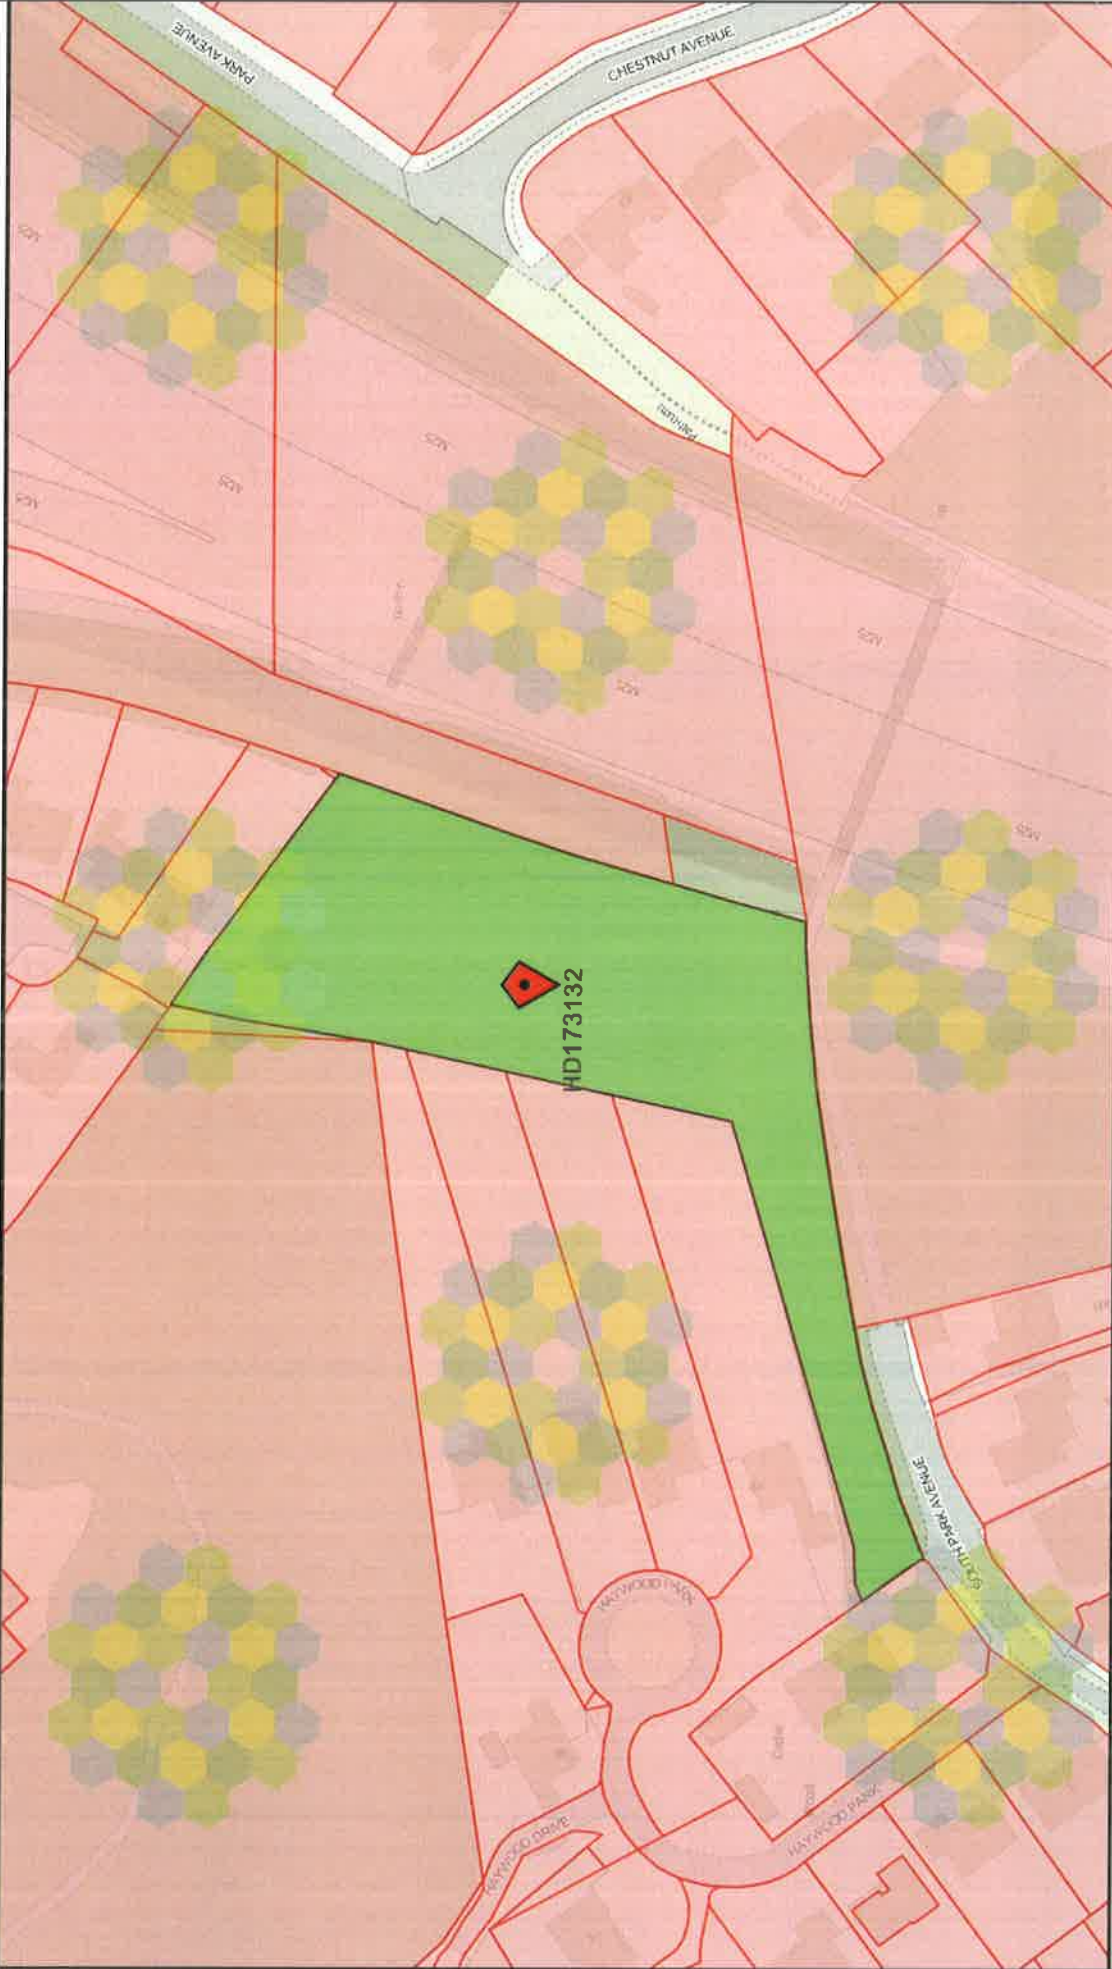

HM Land Registry

BETA

MapSearch Snapshot

HOME WOOD
SOUTH PARK AVENUE

Map scale 1:1250

© Crown copyright and database rights 2017 Ordnance Survey 100026316
 This map is for reference purposes only. You are not permitted to copy, sub-license, distribute or sell any of this data to third parties in any form.
 Data last updated 10:00pm 07 DECEMBER, 2017