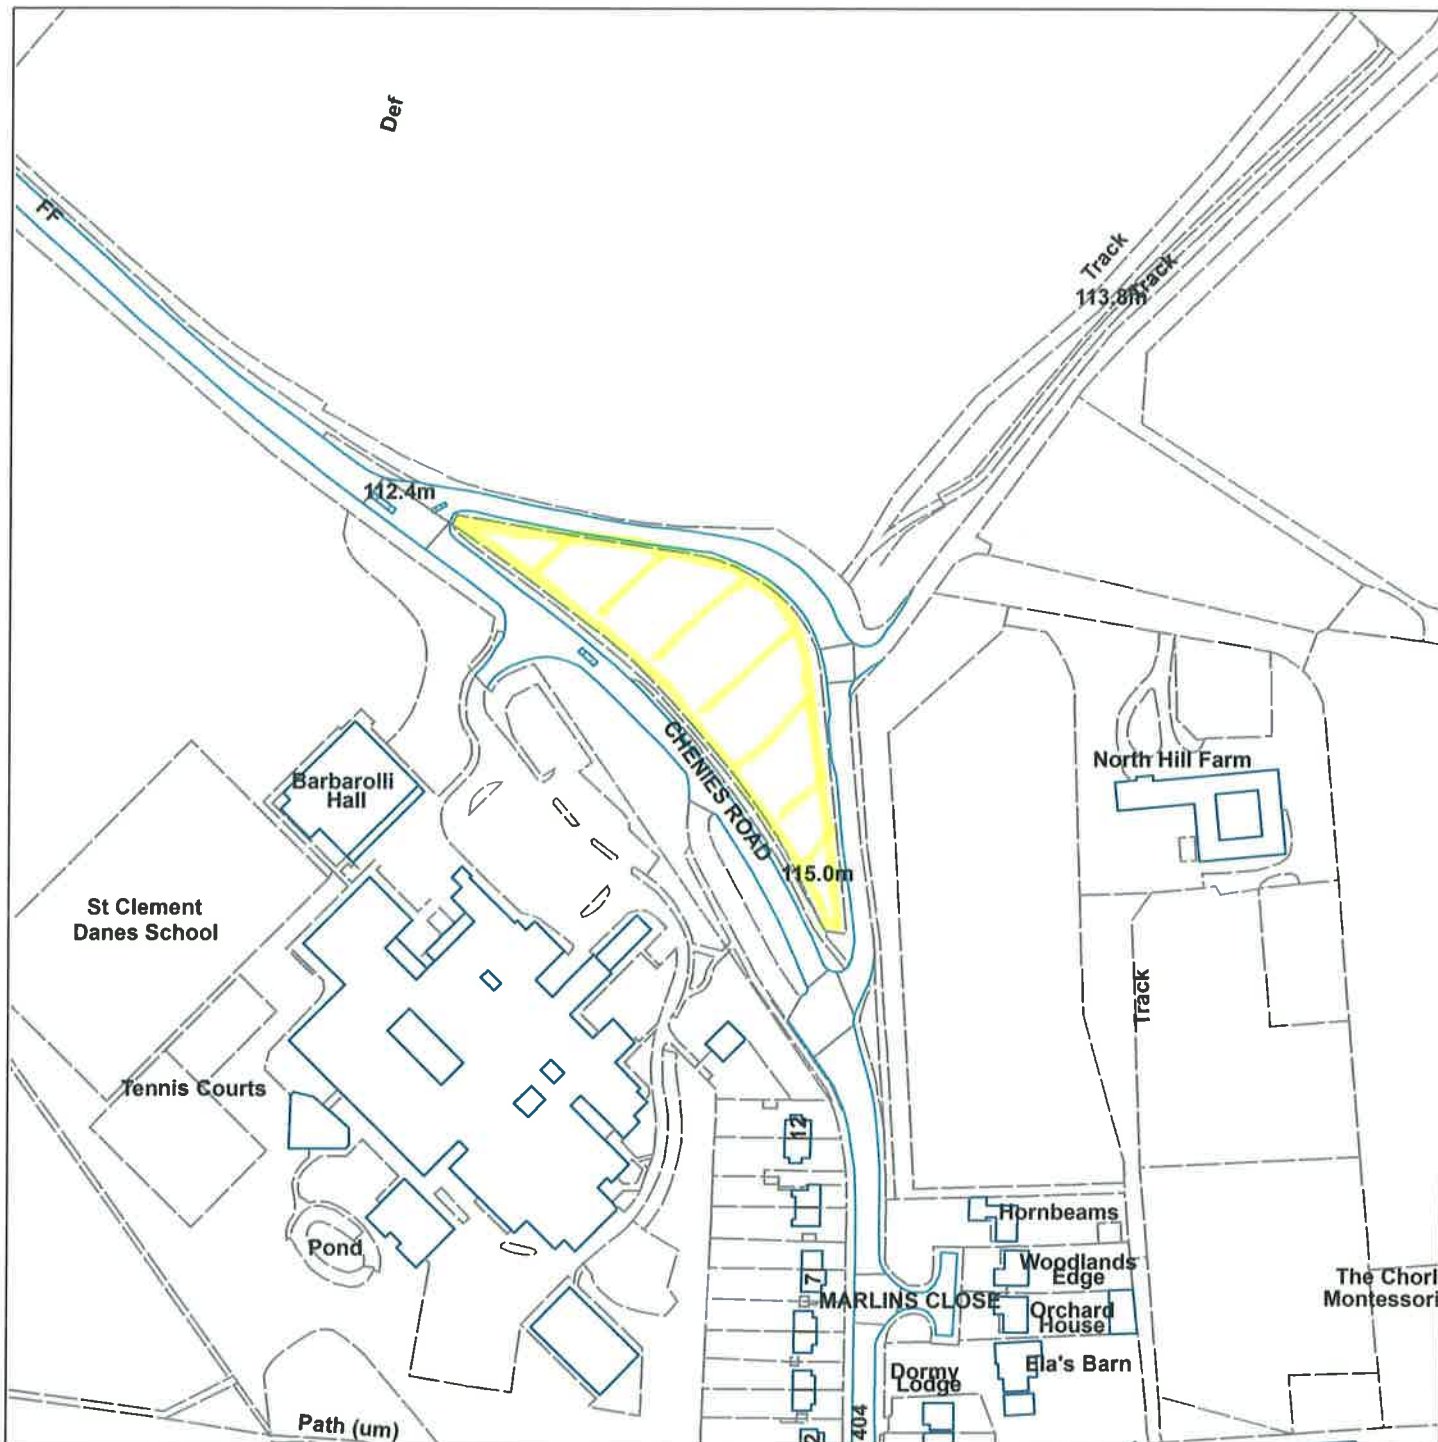

# Chenie's Open Space

Chorleywood

Scale : 1:2456

Reproduced from the Ordnance Survey map with the permission of the Controller of Her Majesty's Stationery Office © Crown Copyright 2012.

Unauthorised reproduction infringes Crown Copyright and may lead to prosecution or civil proceedings.