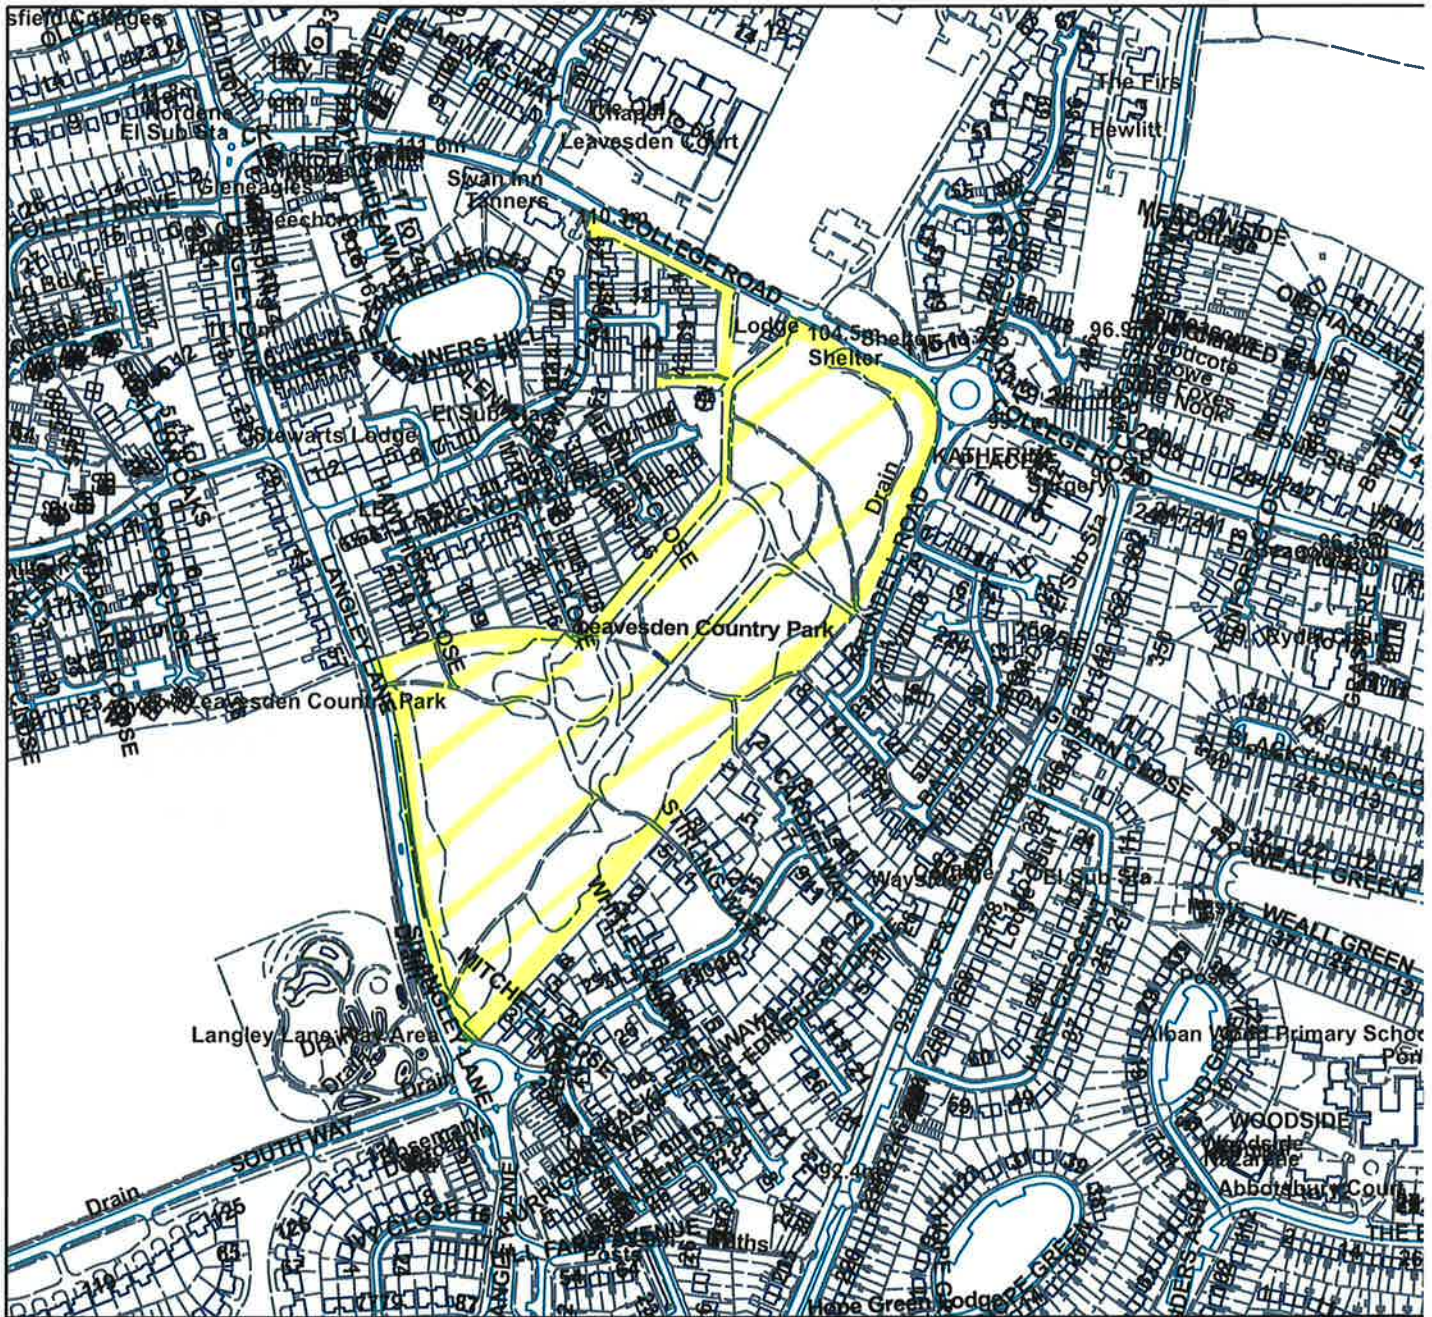

# Leavesden Country Park South

Not Set

**Scale:** 1:5,000

Reproduced from the Ordnance Survey map with permission of the Controller of Her Majesty's Stationery Office © Crown Copyright 2012.

Unauthorised reproduction infringes Crown Copyright and may lead to prosecution or civil proceedings.