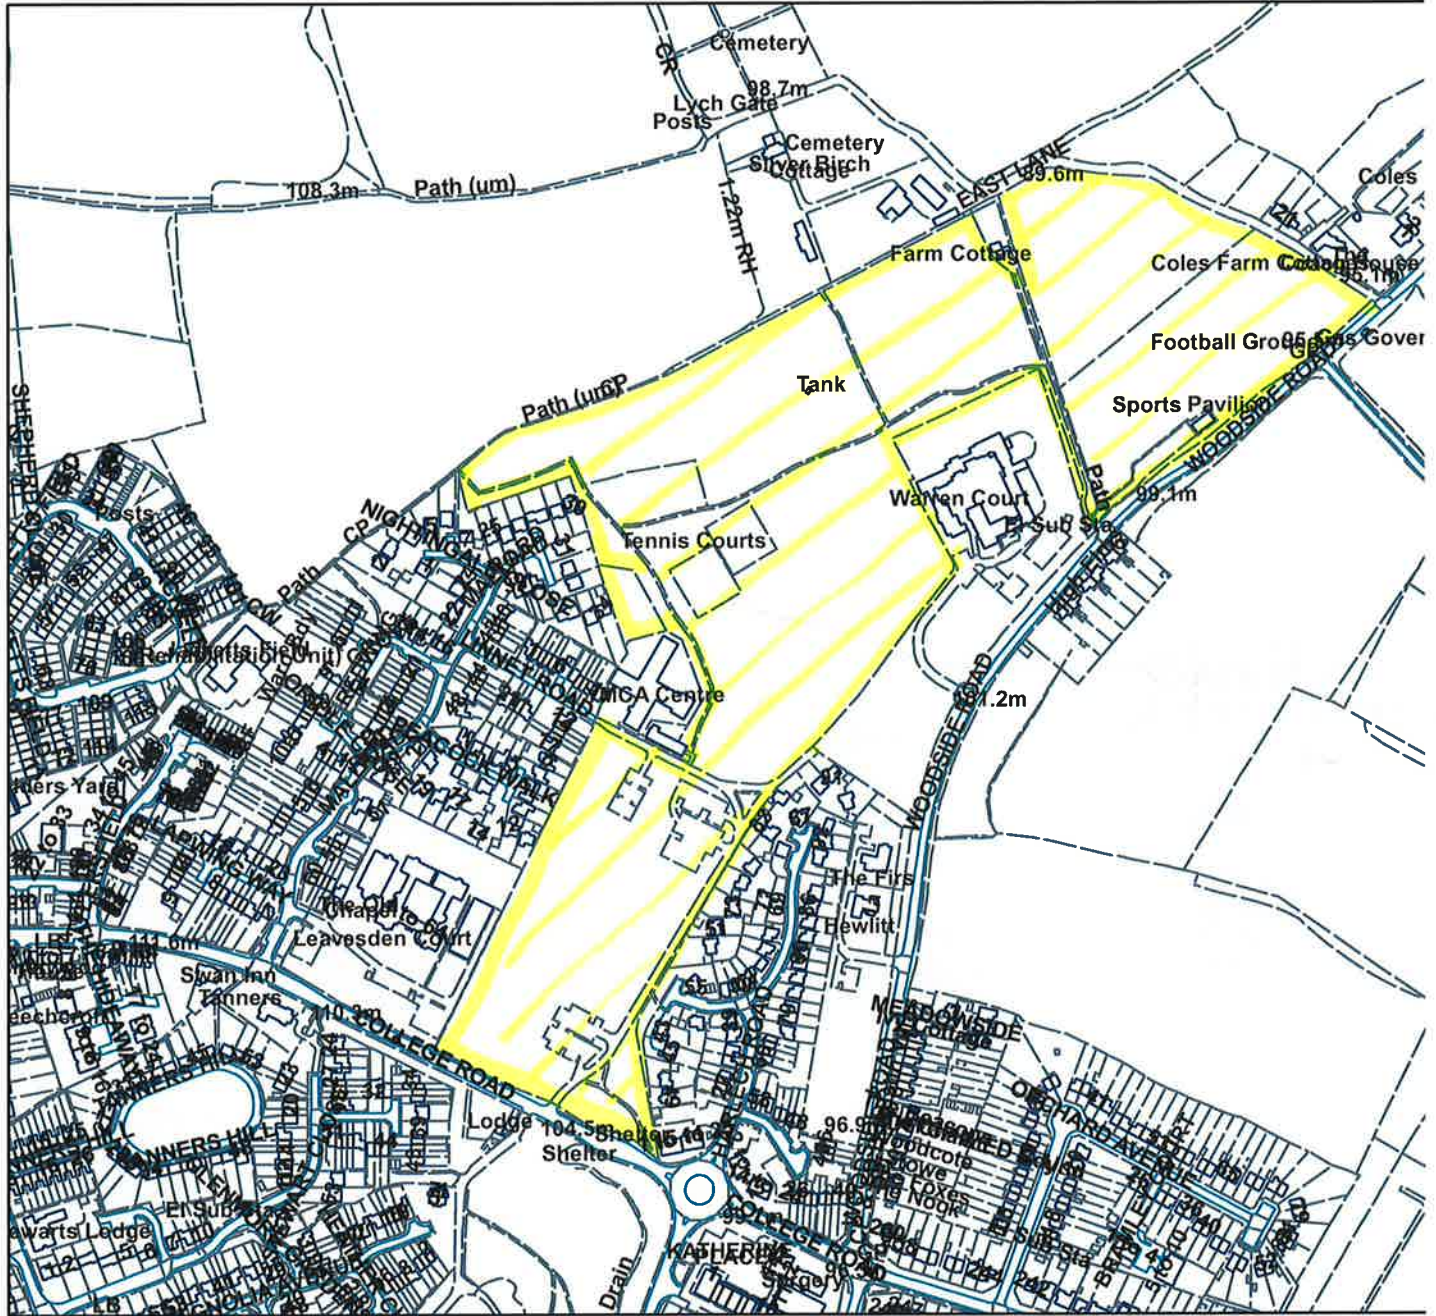

Leavesden Country Park North

Not Set

Scale: 1:5,000

Reproduced from the Ordnance Survey map with permission of the Controller of Her Majesty's Stationery Office © Crown Copyright 2012.

Unauthorised reproduction infringes Crown Copyright and may lead to prosecution or civil proceedings.