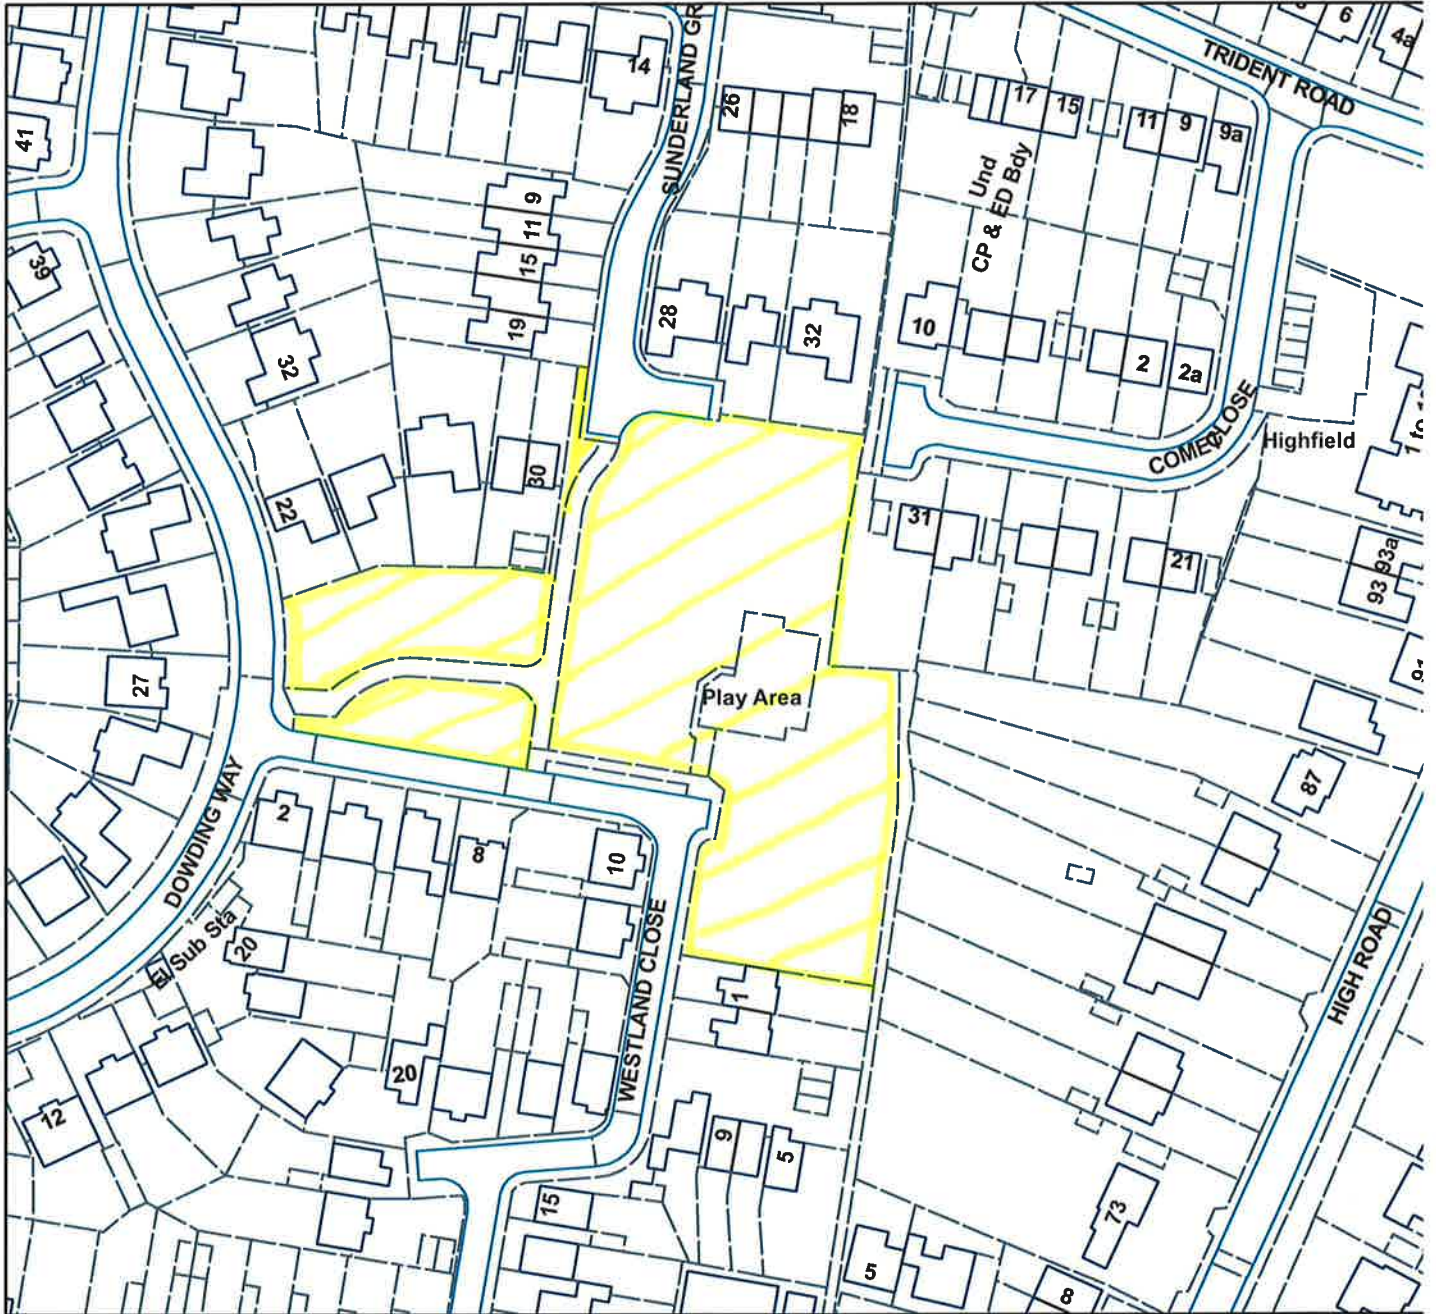

Dowding Way Open Space

Not Set

Scale: 1:1,250

Reproduced from the Ordnance Survey map with permission of the Controller of Her Majesty's Stationery Office © Crown Copyright 2012.

Unauthorised reproduction infringes Crown Copyright and may lead to prosecution or civil proceedings.