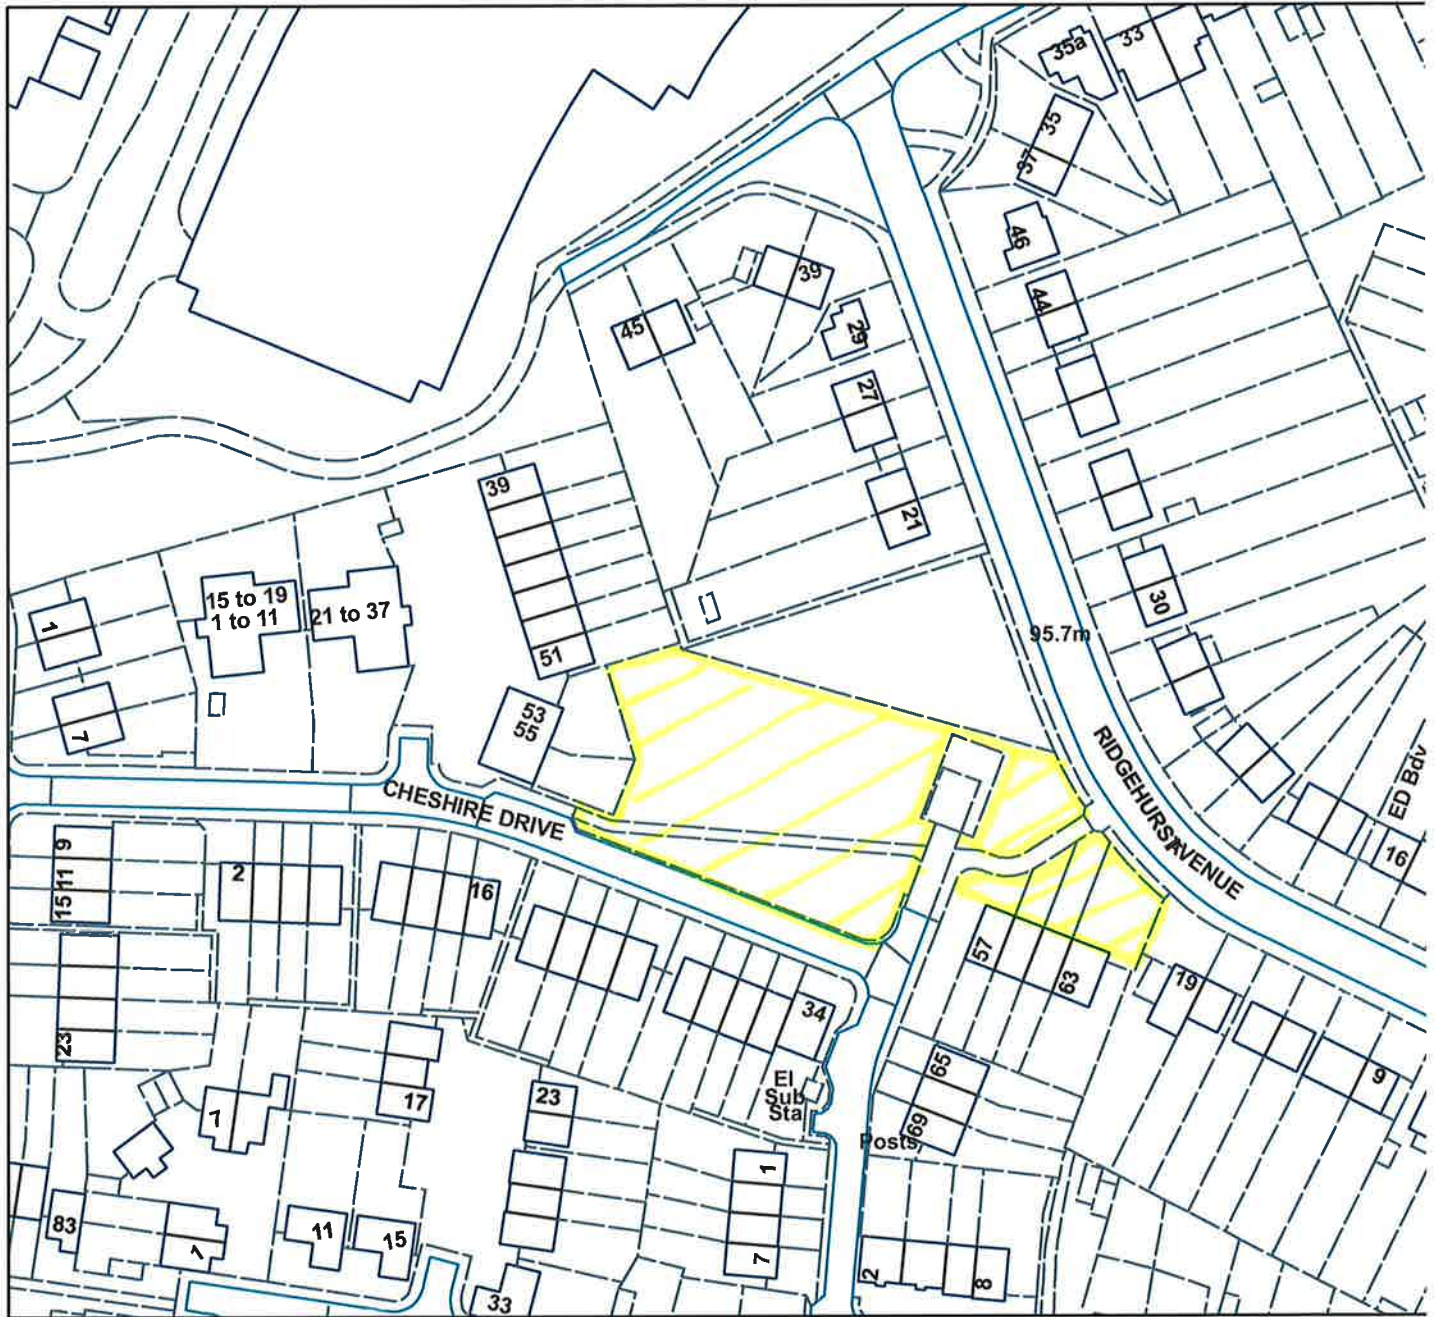

Cheshire Drive Open Space

Not Set

Scale: 1:1,250

Reproduced from the Ordnance Survey map with permission of the Controller of Her Majesty's Stationery Office © Crown Copyright 2012.

Unauthorised reproduction infringes Crown Copyright and may lead to prosecution or civil proceedings.