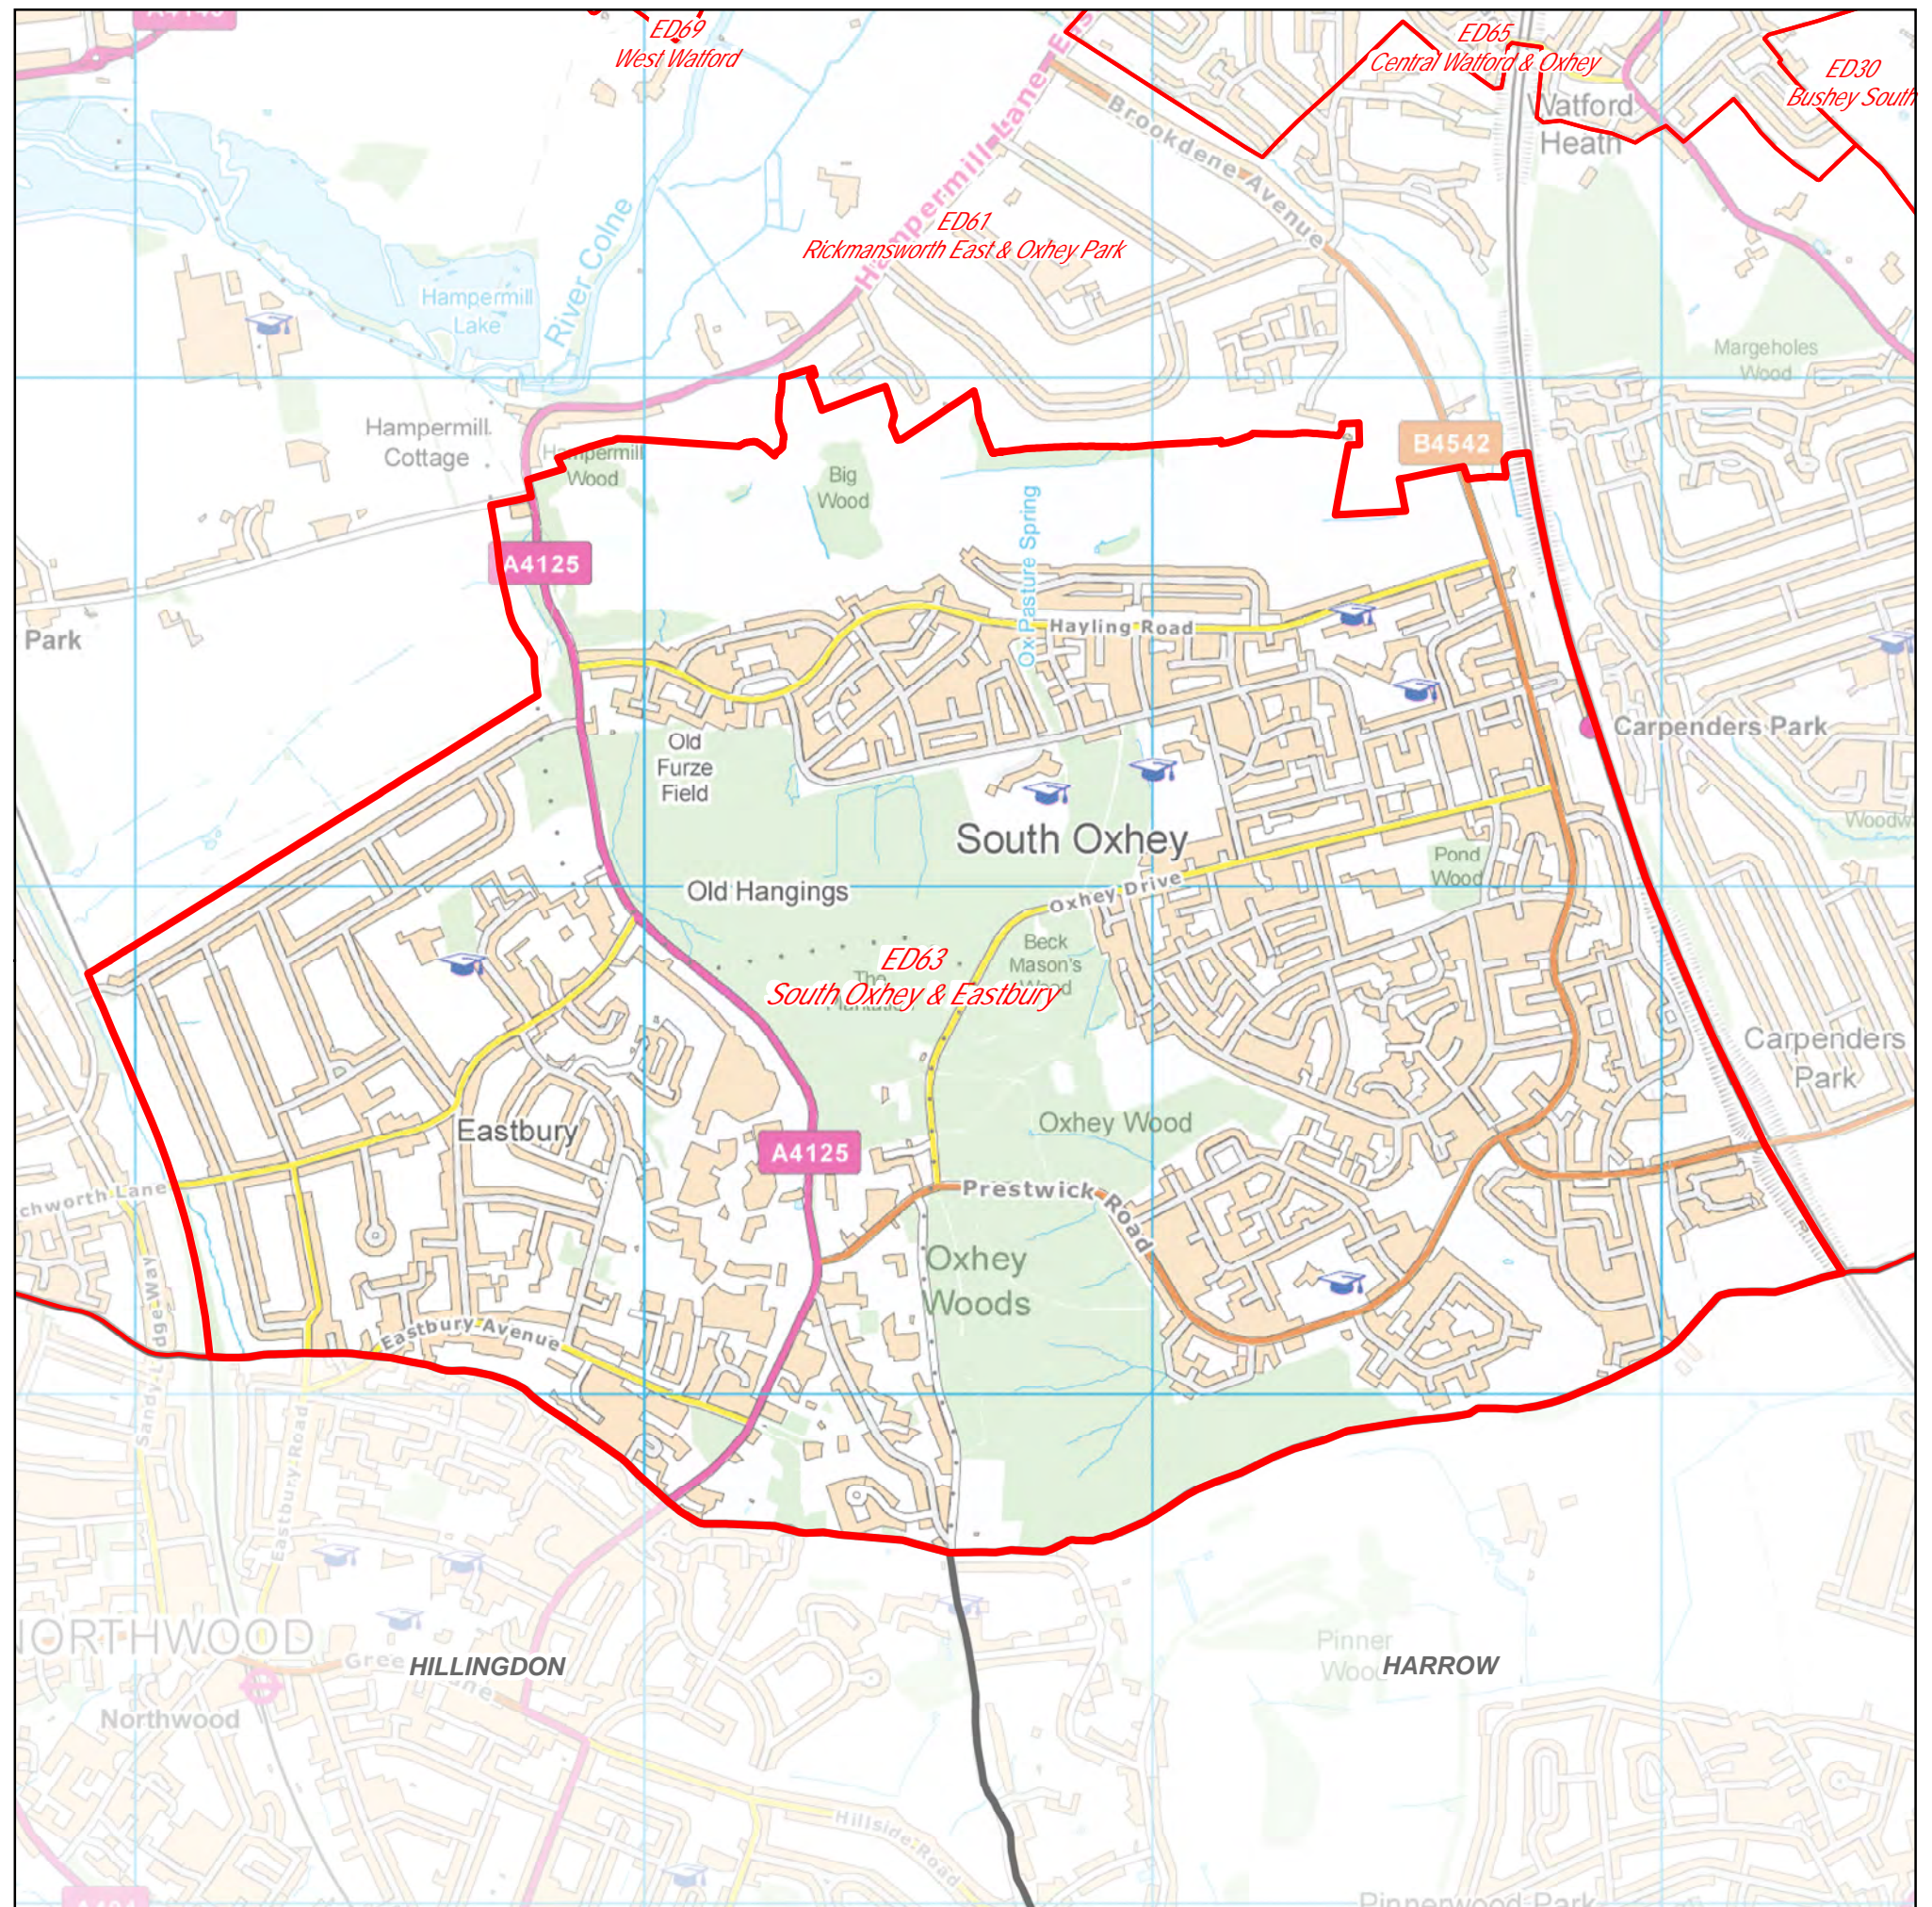

South Oxhey & Eastbury 2017 Electoral Division 63

Overview

Scale 1:14,000 0 0.5 Km

OS OpenData™
Contains OS data © Crown copyright and database right 2016
You must not delete this acknowledgement. You are free to copy and distribute this map.
See <http://www.nationalarchives.gov.uk/doc/open-government-licence/version/3/>
Created by Hertfordshire County Council Mapping and GIS Service
Contact GIS@hertfordshire.gov.uk