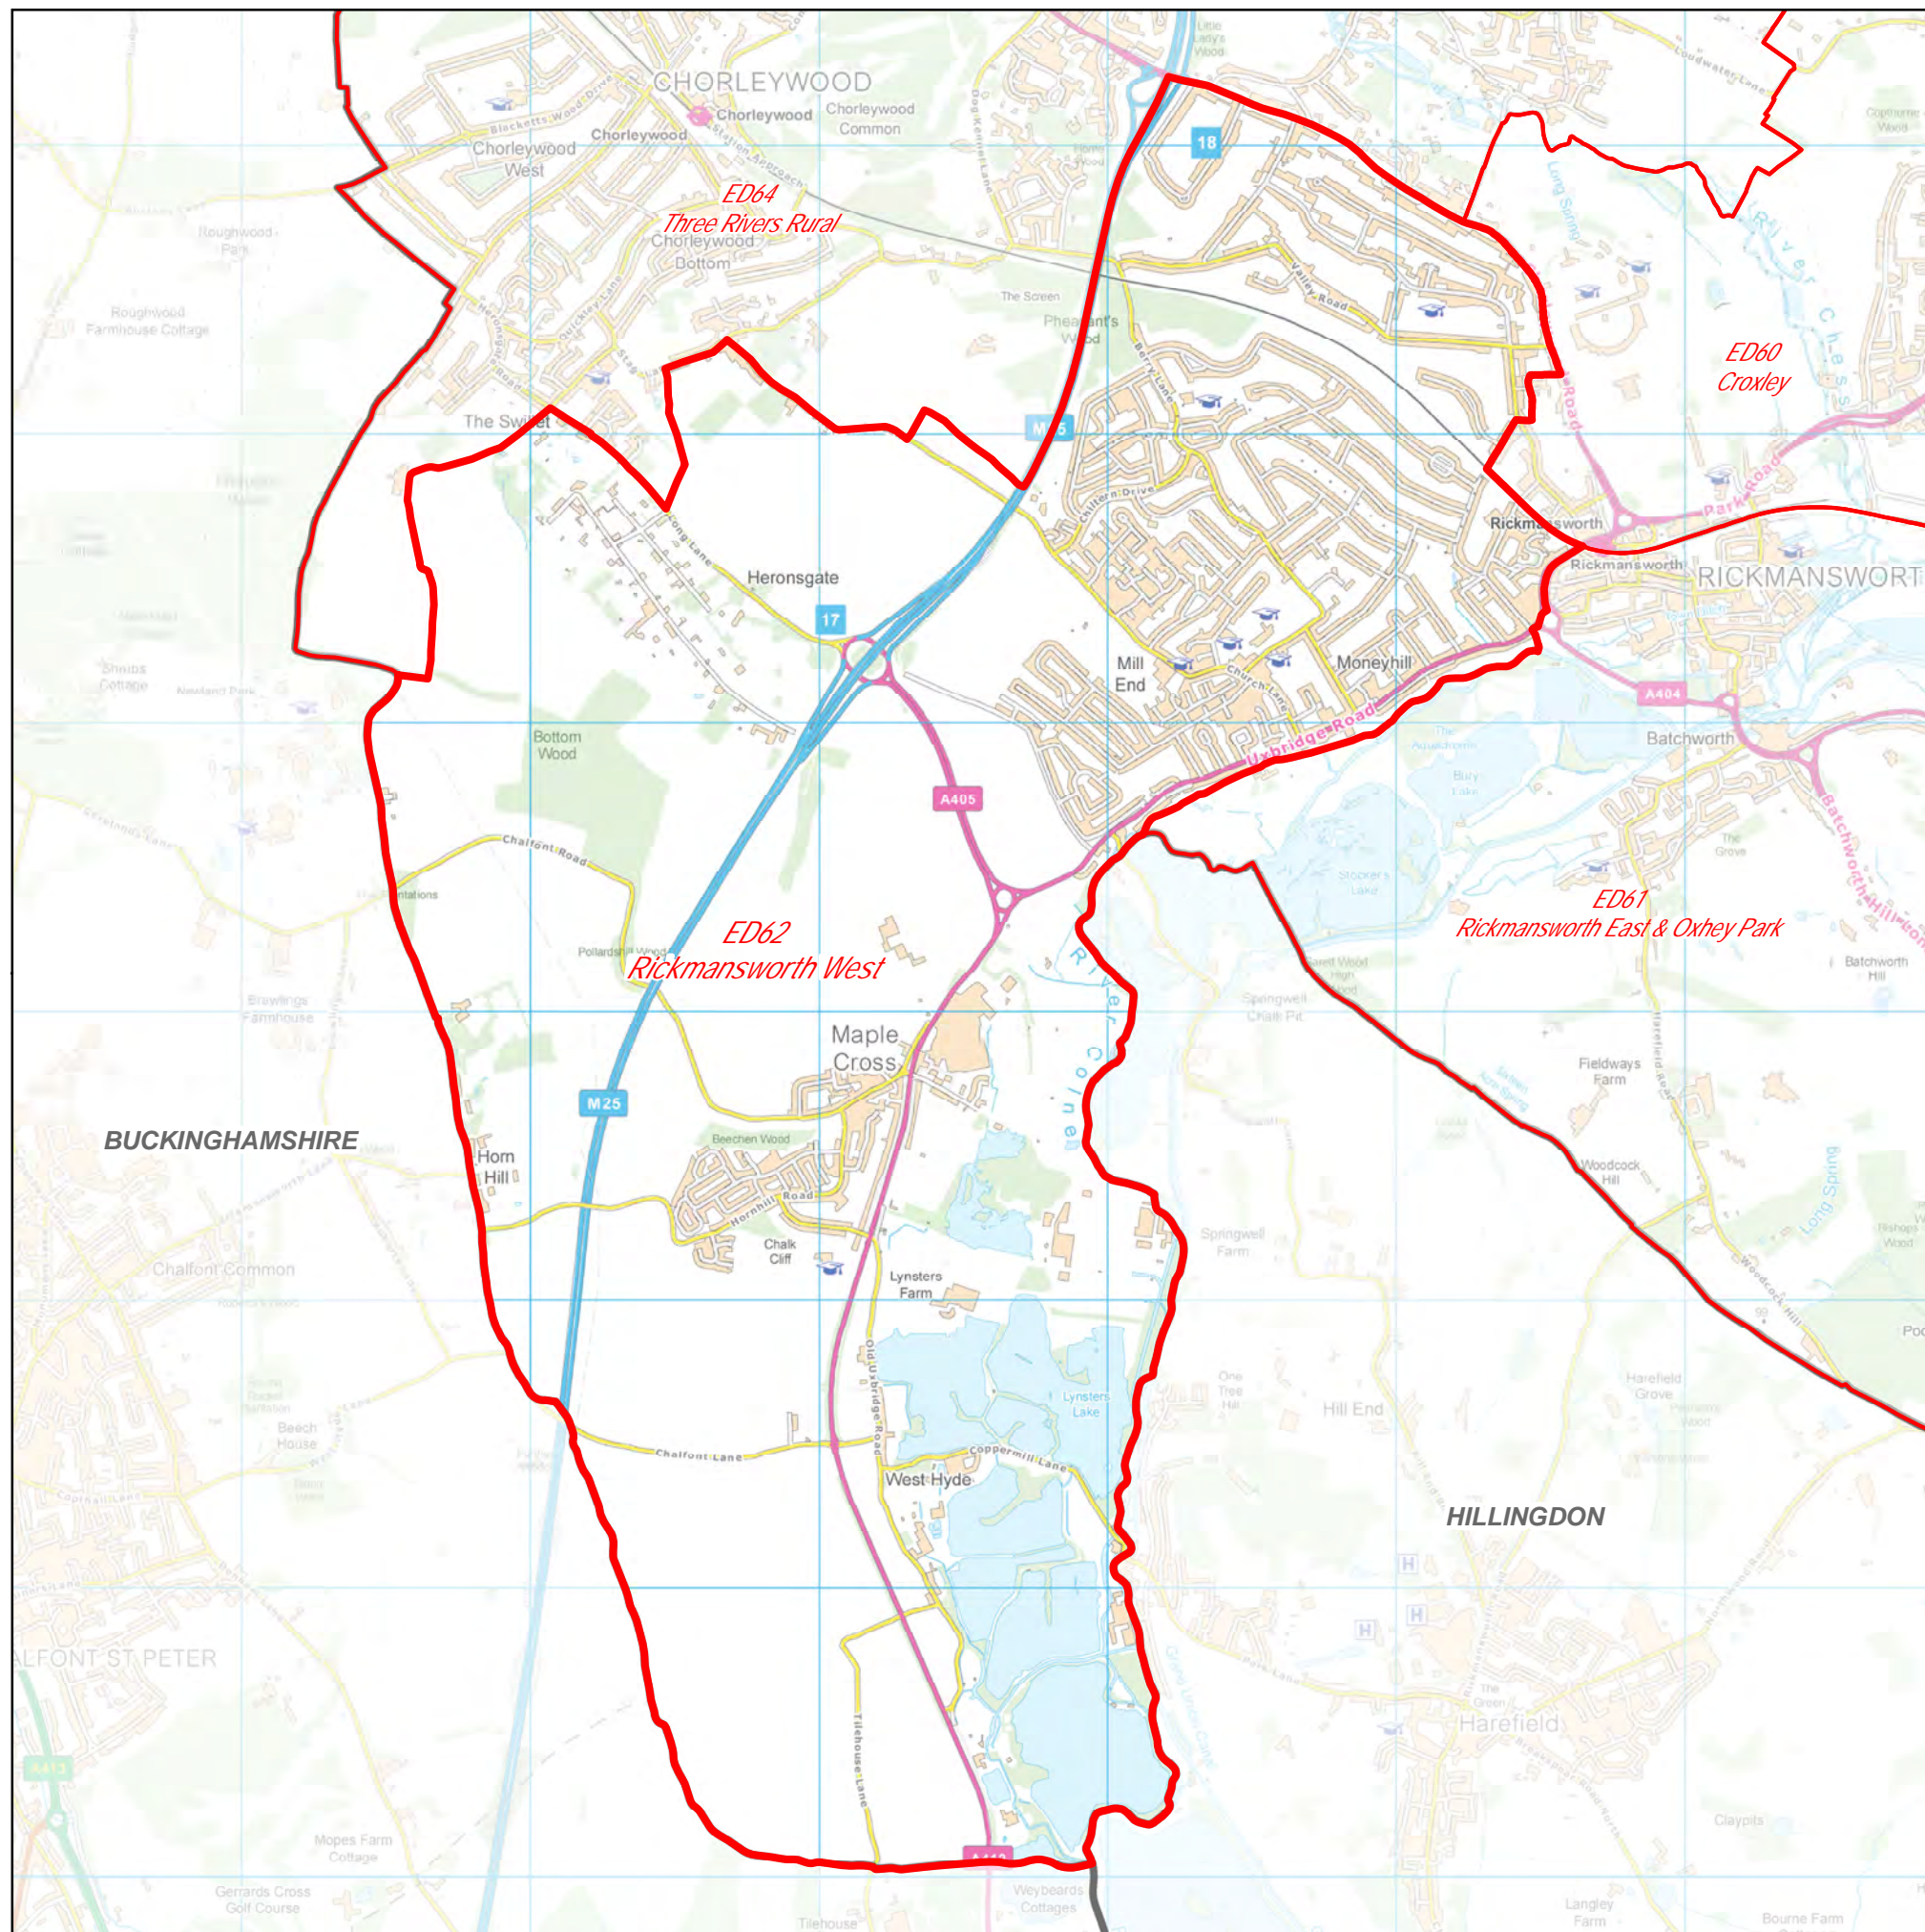

# Rickmansworth West 2017 Electoral Division 62

### Overview

Scale 1:25,000 Km

OS OpenData™  
Contains OS data © Crown copyright and database right 2016  
You must not delete this acknowledgement. You are free to copy and distribute this map.  
See <http://www.nationalarchives.gov.uk/doc/open-government-licence/version/3/>  
Created by Hertfordshire County Council Mapping and GIS Service  
Contact [GIS@hertfordshire.gov.uk](mailto:GIS@hertfordshire.gov.uk)