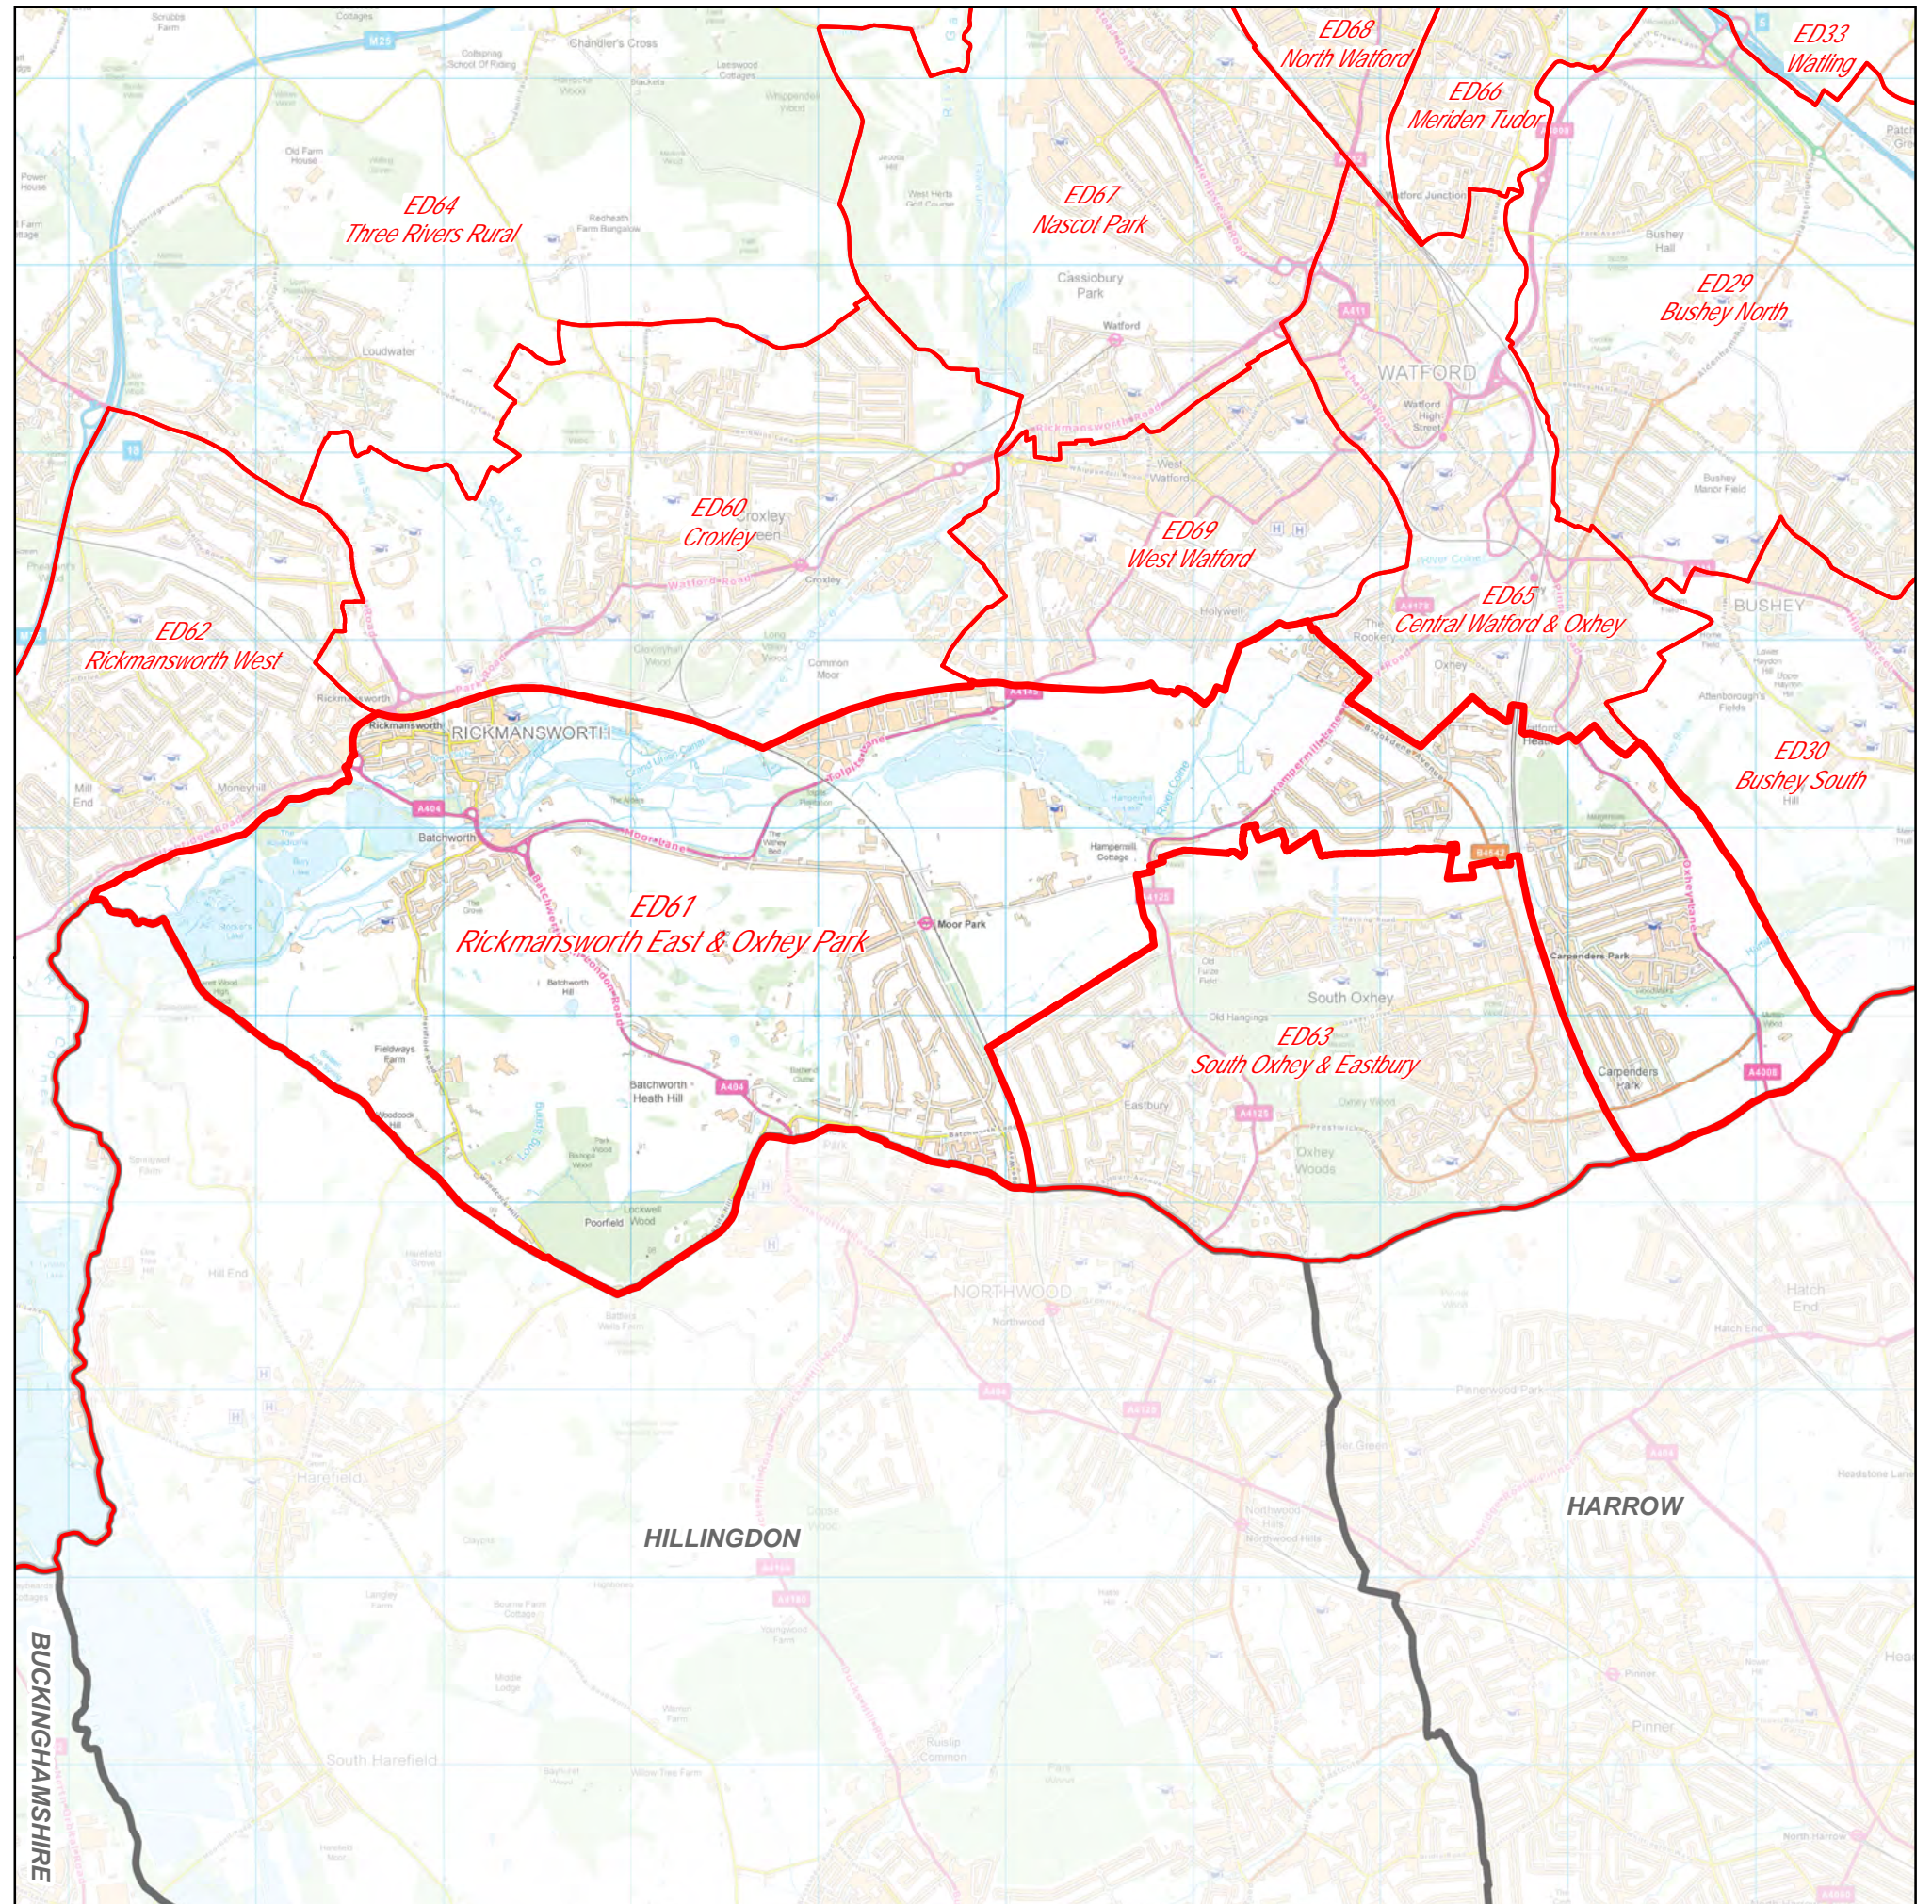

Rickmansworth East & Oxhey Park 2017 Electoral Division 61

Overview

Scale 1:38,000 Km

OS OpenData™
Contains OS data © Crown copyright and database right 2016
You must not delete this acknowledgement. You are free to copy and distribute this map.
See <http://www.nationalarchives.gov.uk/doc/open-government-licence/version/3/>
Created by Hertfordshire County Council Mapping and GIS Service
Contact GIS@hertfordshire.gov.uk