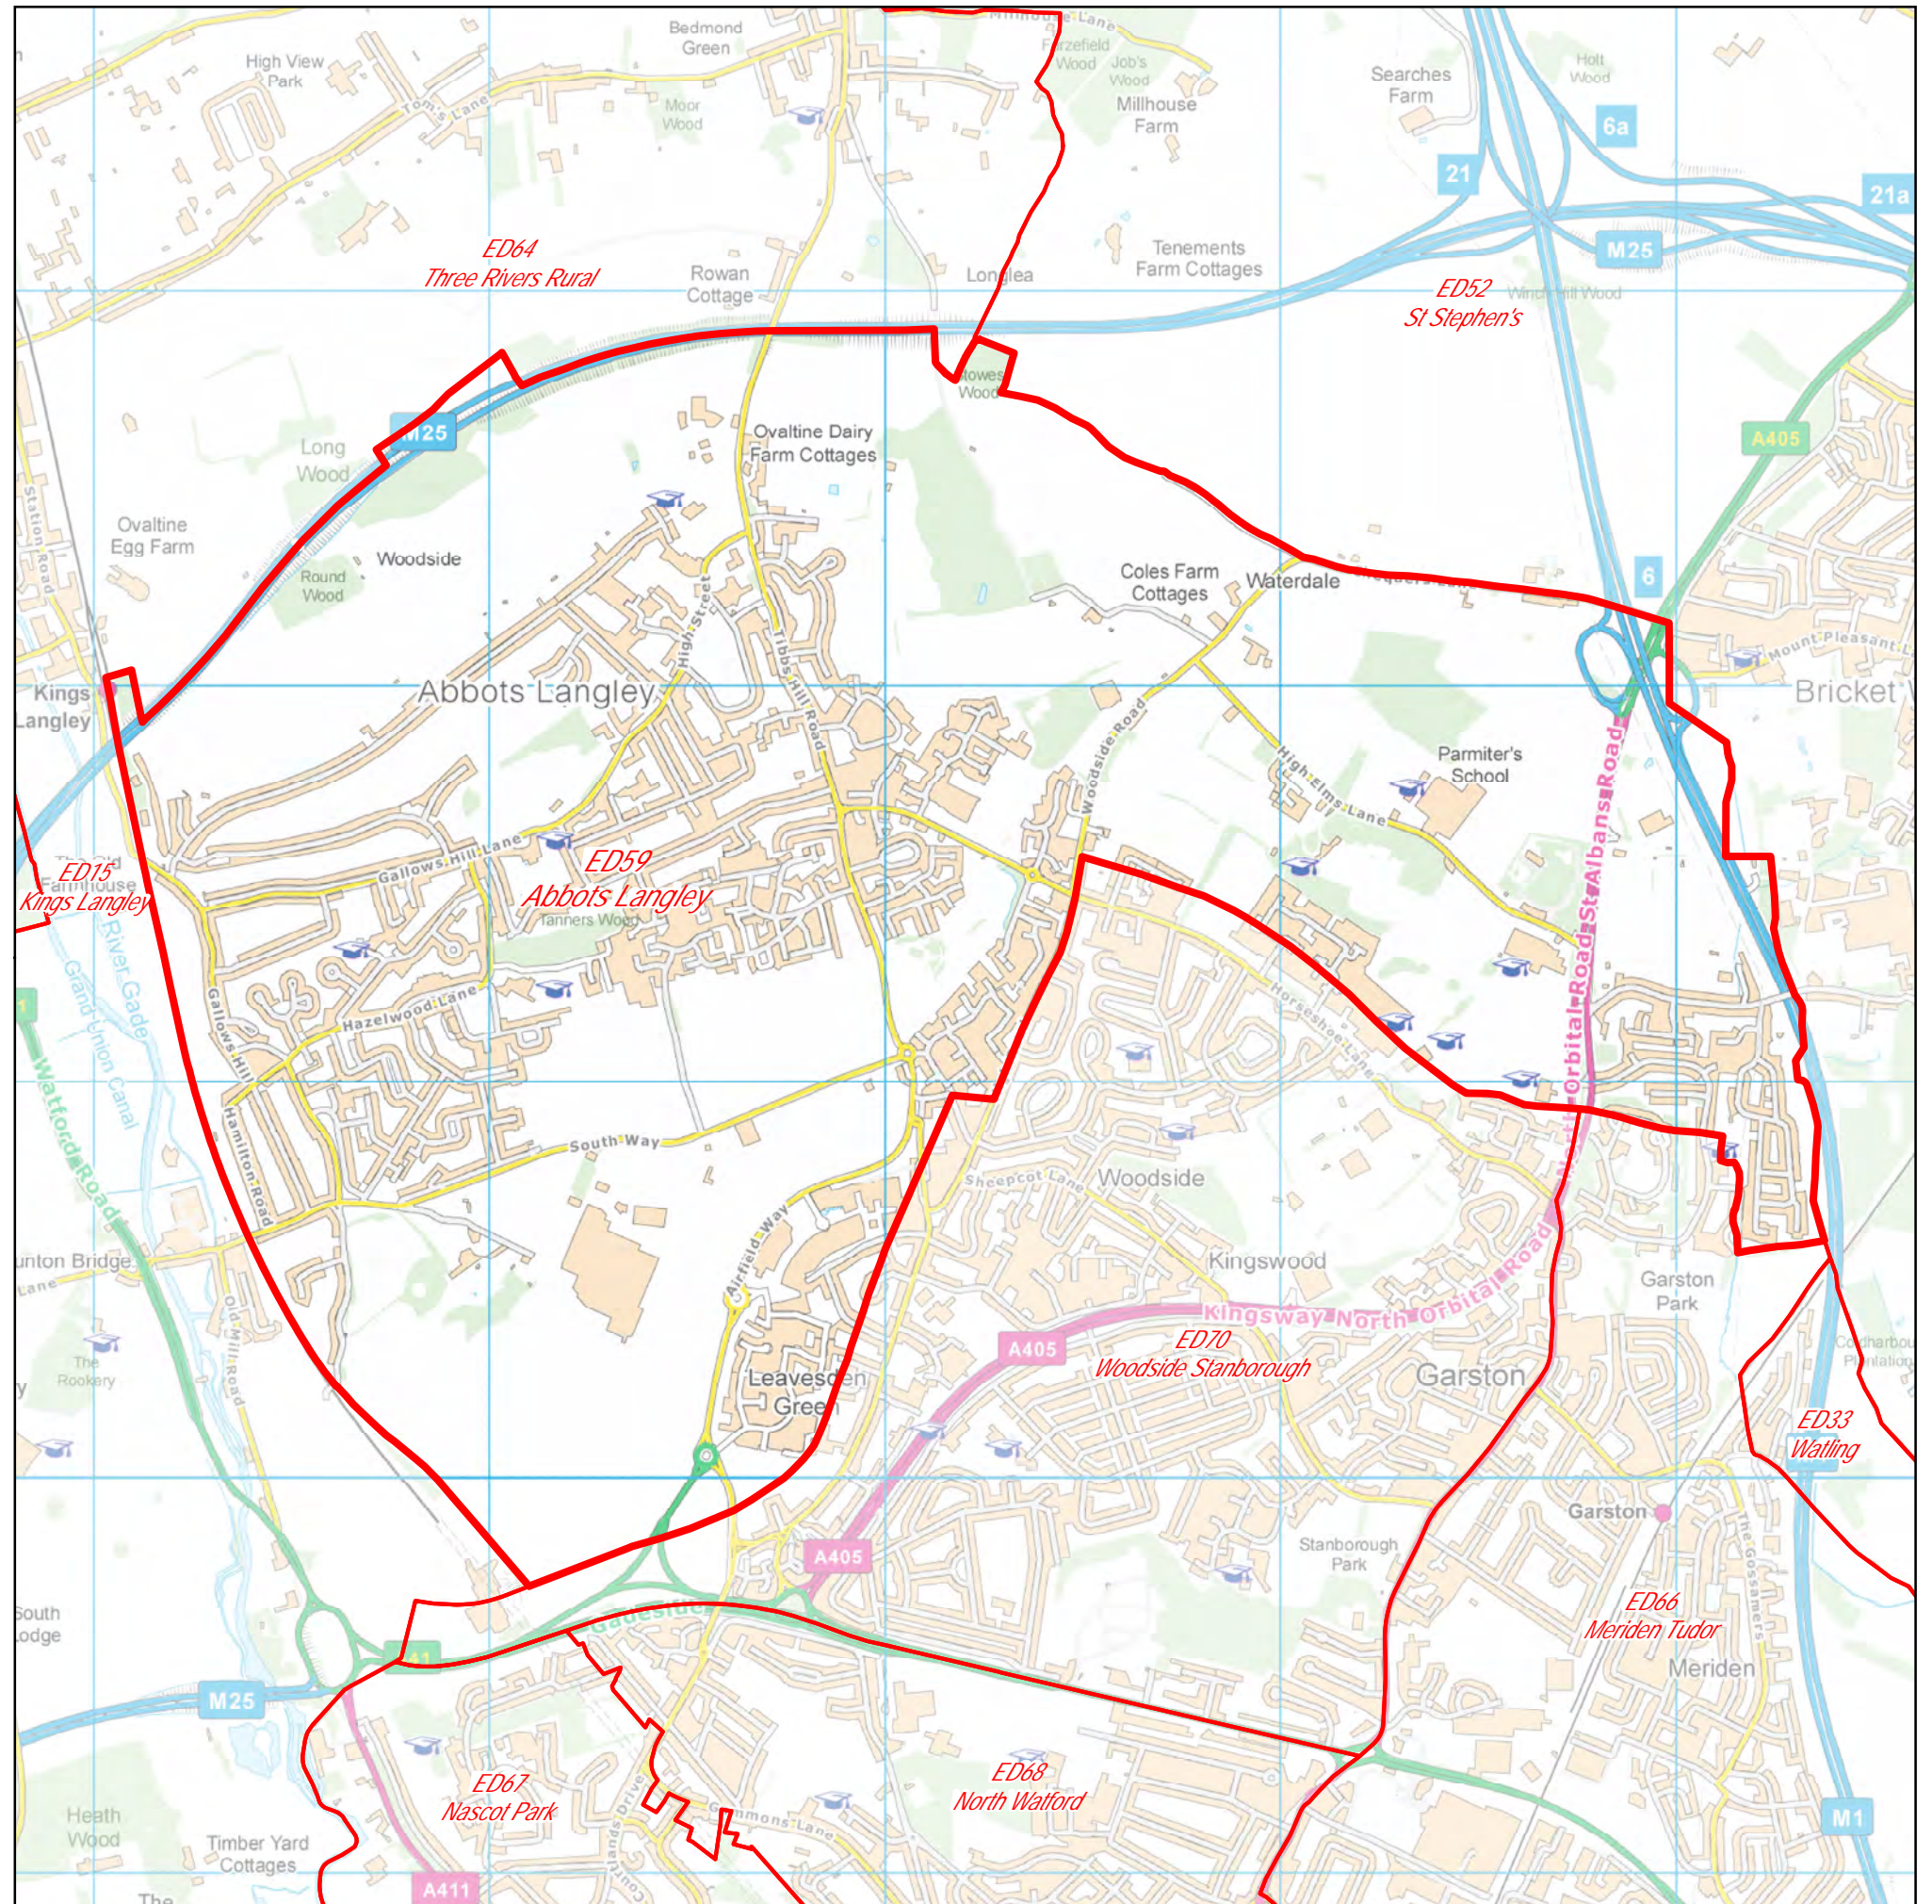

Abbots Langley 2017 Electoral Division 59

Overview

Scale 1:18,000 0 0.5 Km

OS OpenData™
Contains OS data © Crown copyright and database right 2016
You must not delete this acknowledgement. You are free to copy and distribute this map.
See <http://www.nationalarchives.gov.uk/doc/open-government-licence/version/3/>
Created by Hertfordshire County Council Mapping and GIS Service
Contact GIS@hertfordshire.gov.uk