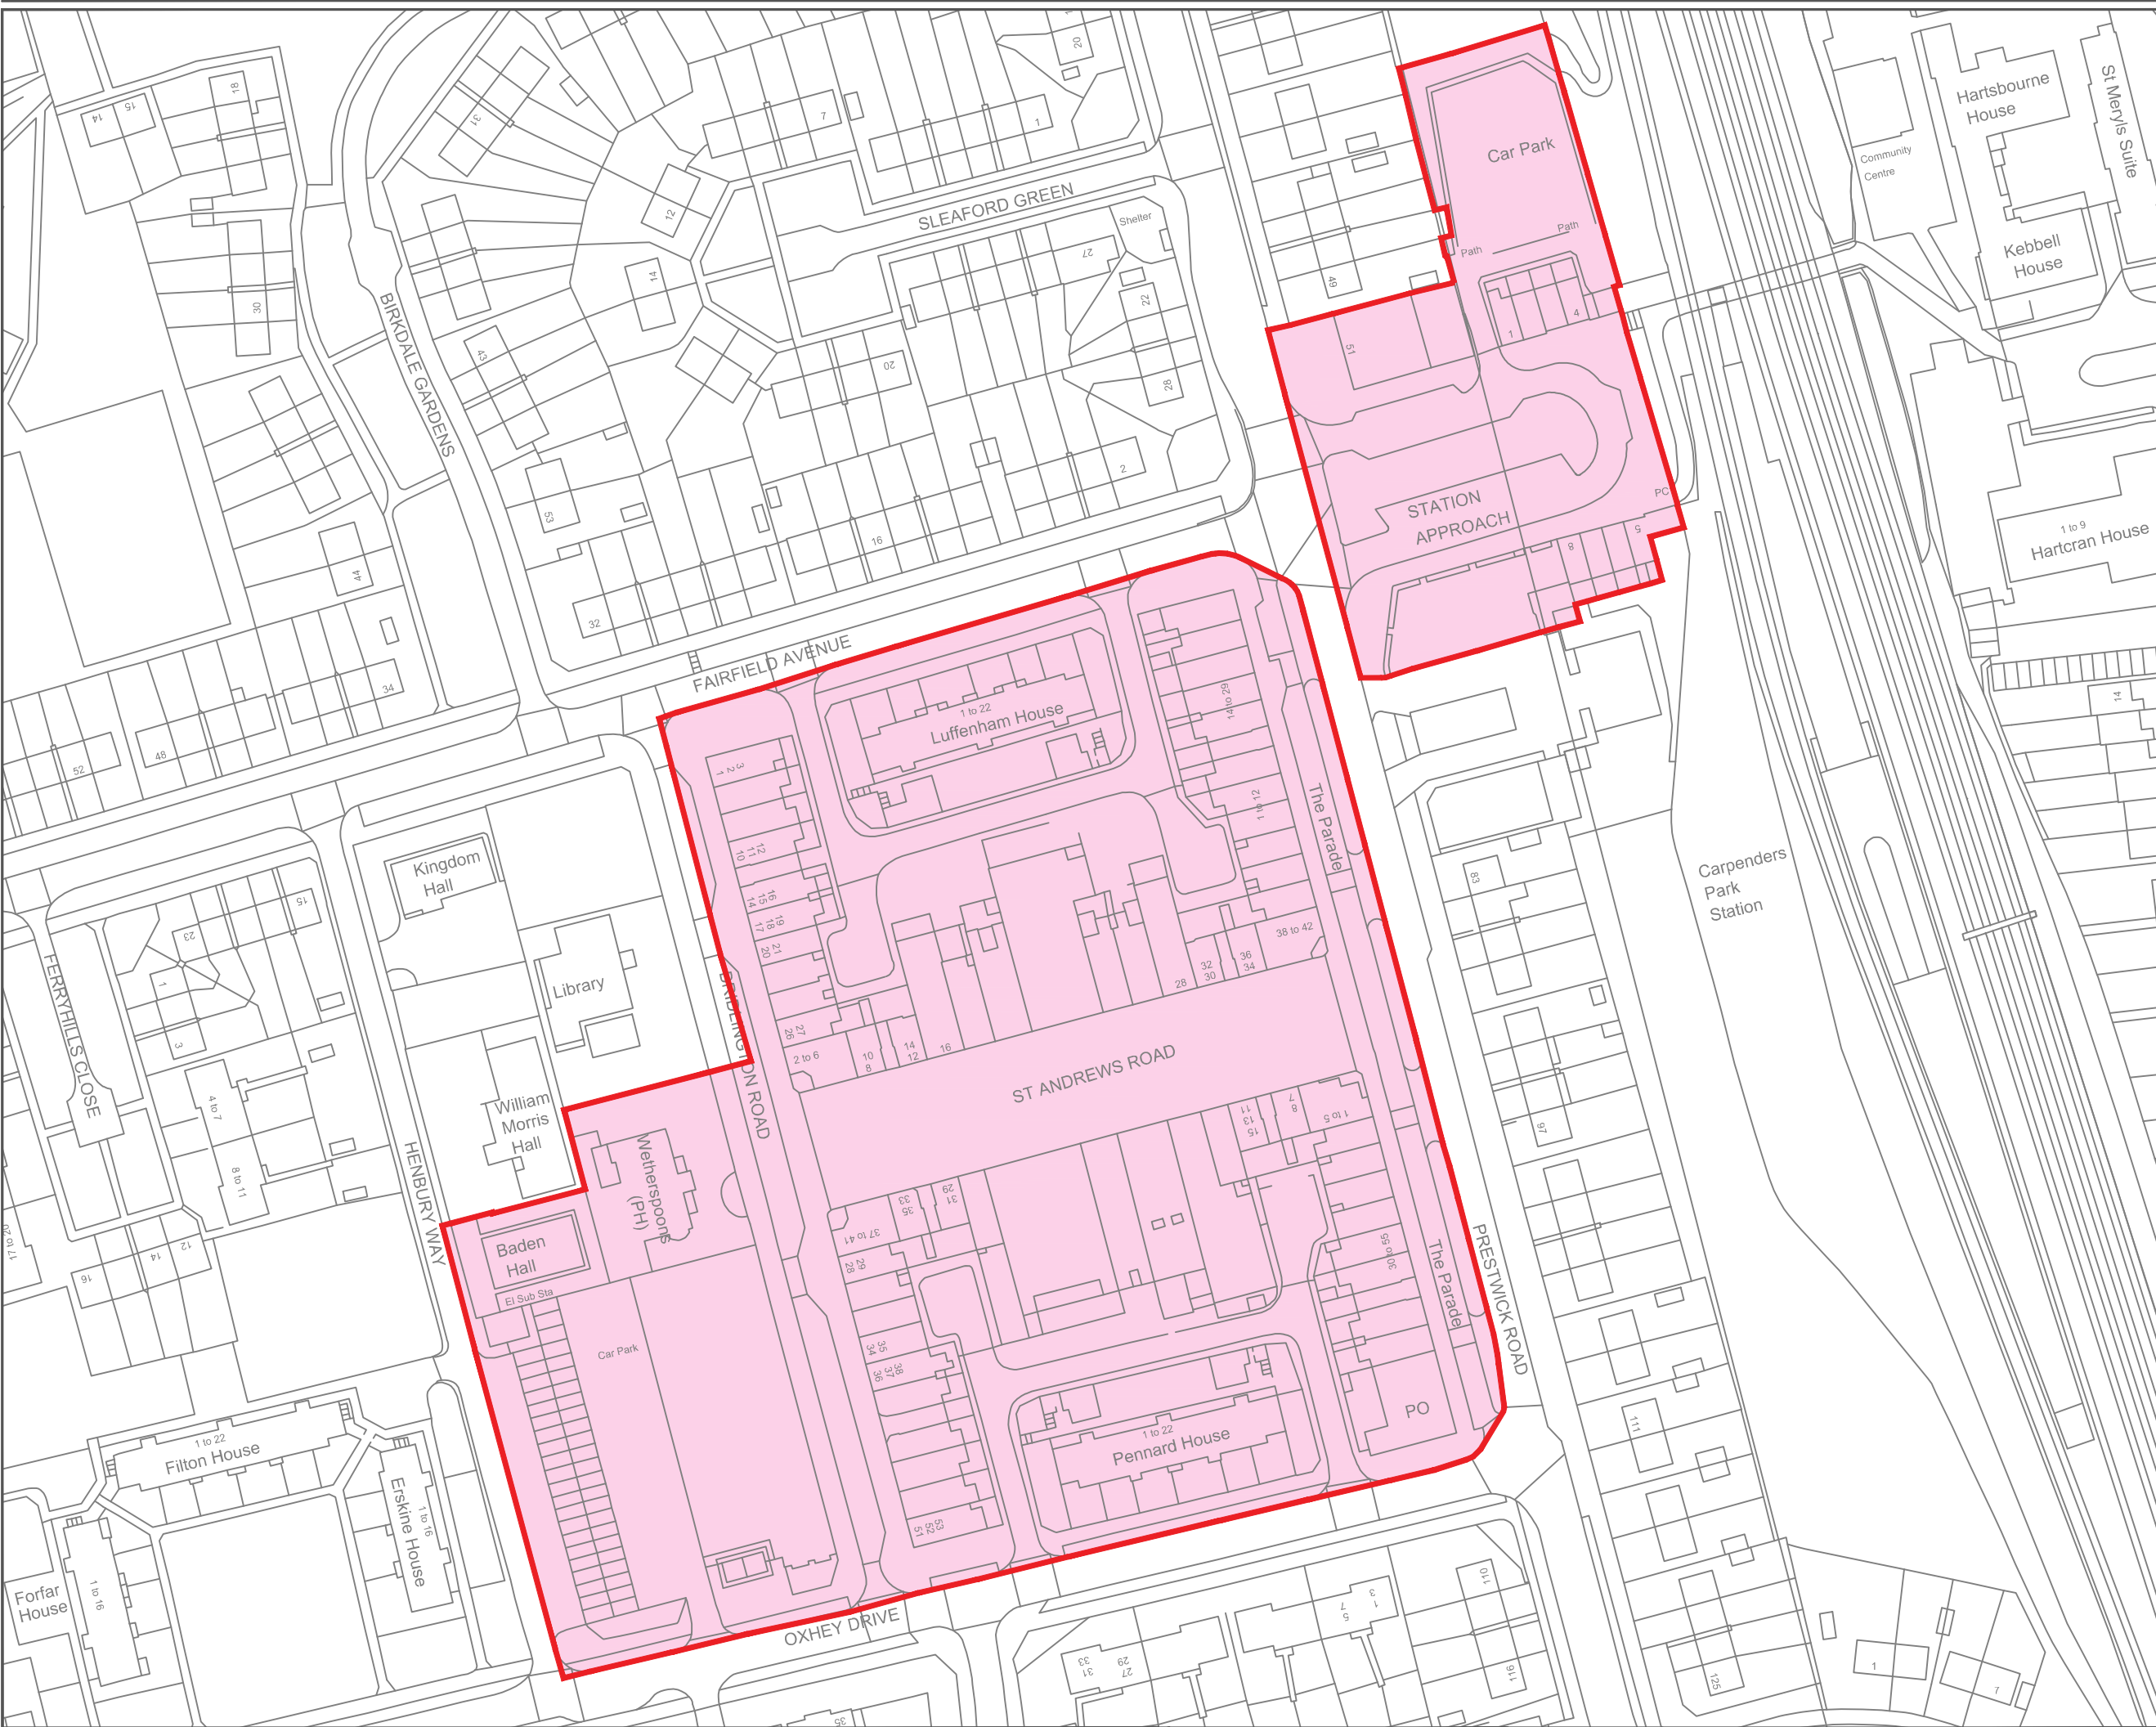

Key:

 CPO Red Line

**CD 5.2**

Title:  
 Map referred to in the Three Rivers District Council (Land at Henbury Way, Oxhey Drive, Bridlington Road, St Andrews Road, The Parade, Prestwick Road, Fairfield Avenue and Station Approach, South Oxhey) Compulsory Purchase Order 2016

Sheet 1 of 1

Scale: 1:1250 @ A3

Dwg Ref: L:\Projects\Three Rivers District Council\South Oxhey Initiative\P16.  
 CAD\DWG\South Oxhey CPO Red Line.dwg

Plan Ref:

©Three Rivers District Council [2016] Crown Copyright and database rights Ordnance Survey Licence 100018686