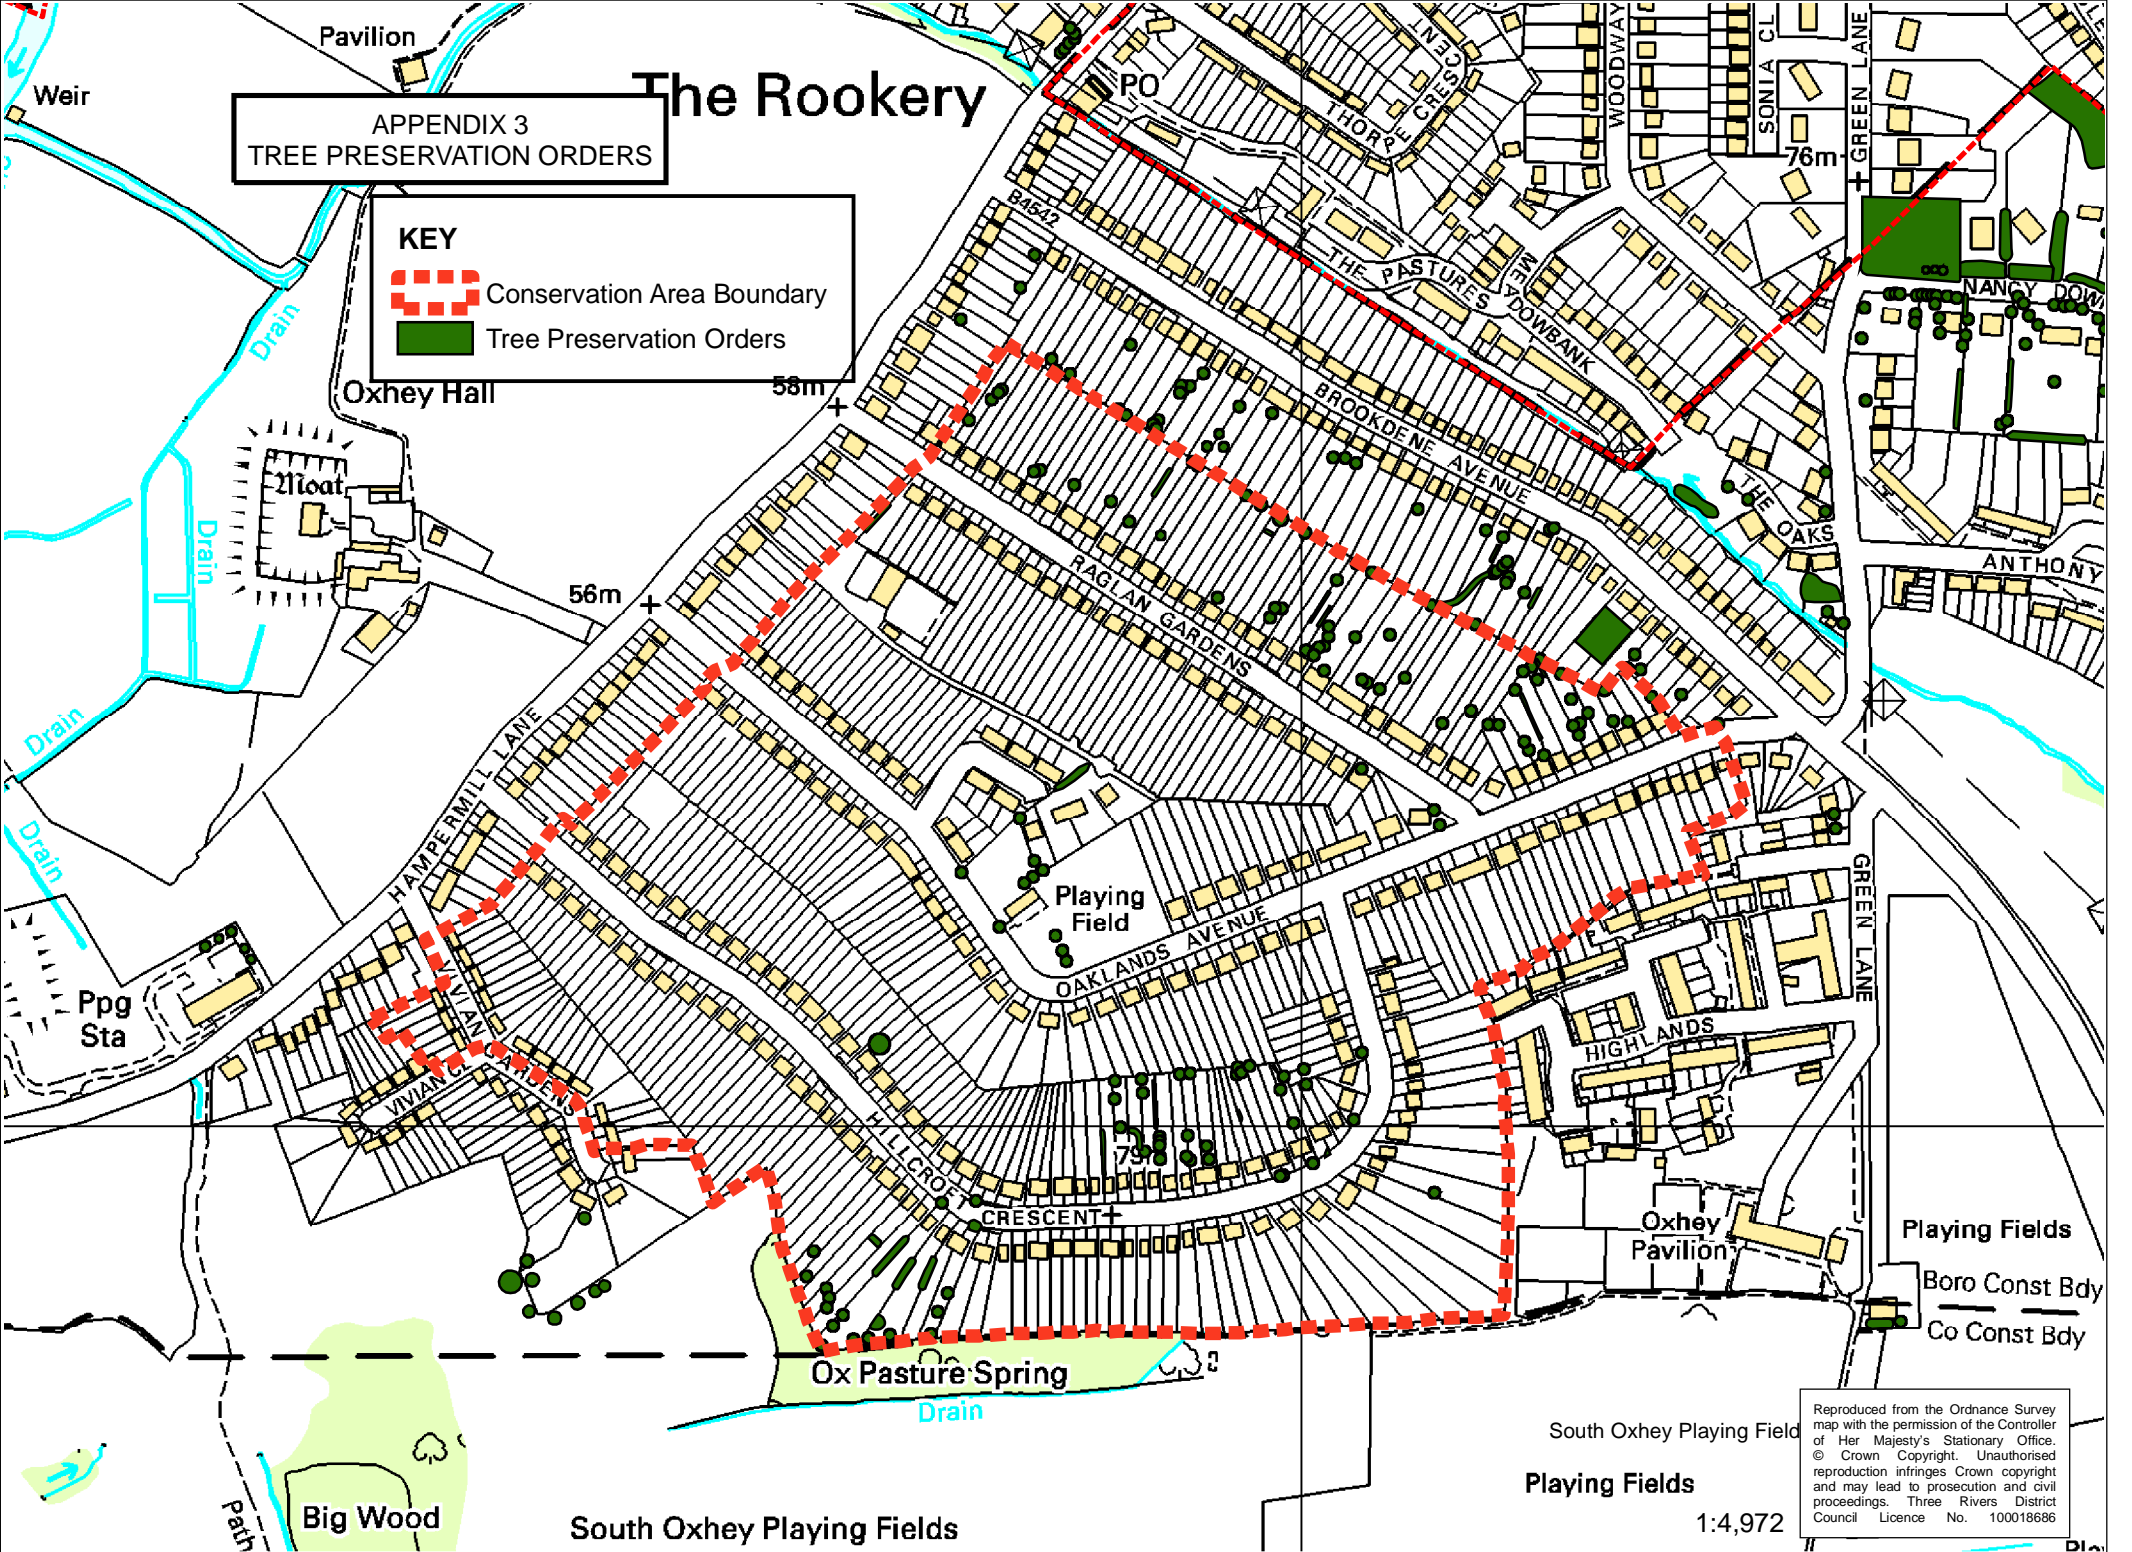

The Rookery

APPENDIX 3 TREE PRESERVATION ORDERS

KEY

-  Conservation Area Boundary
-  Tree Preservation Orders

Reproduced from the Ordnance Survey map with the permission of the Controller of Her Majesty's Stationary Office. © Crown Copyright. Unauthorised reproduction infringes Crown copyright and may lead to prosecution and civil proceedings. Three Rivers District Council Licence No. 100018686

1:4,972

Playing Fields

South Oxhey Playing Fields

South Oxhey Playing Field