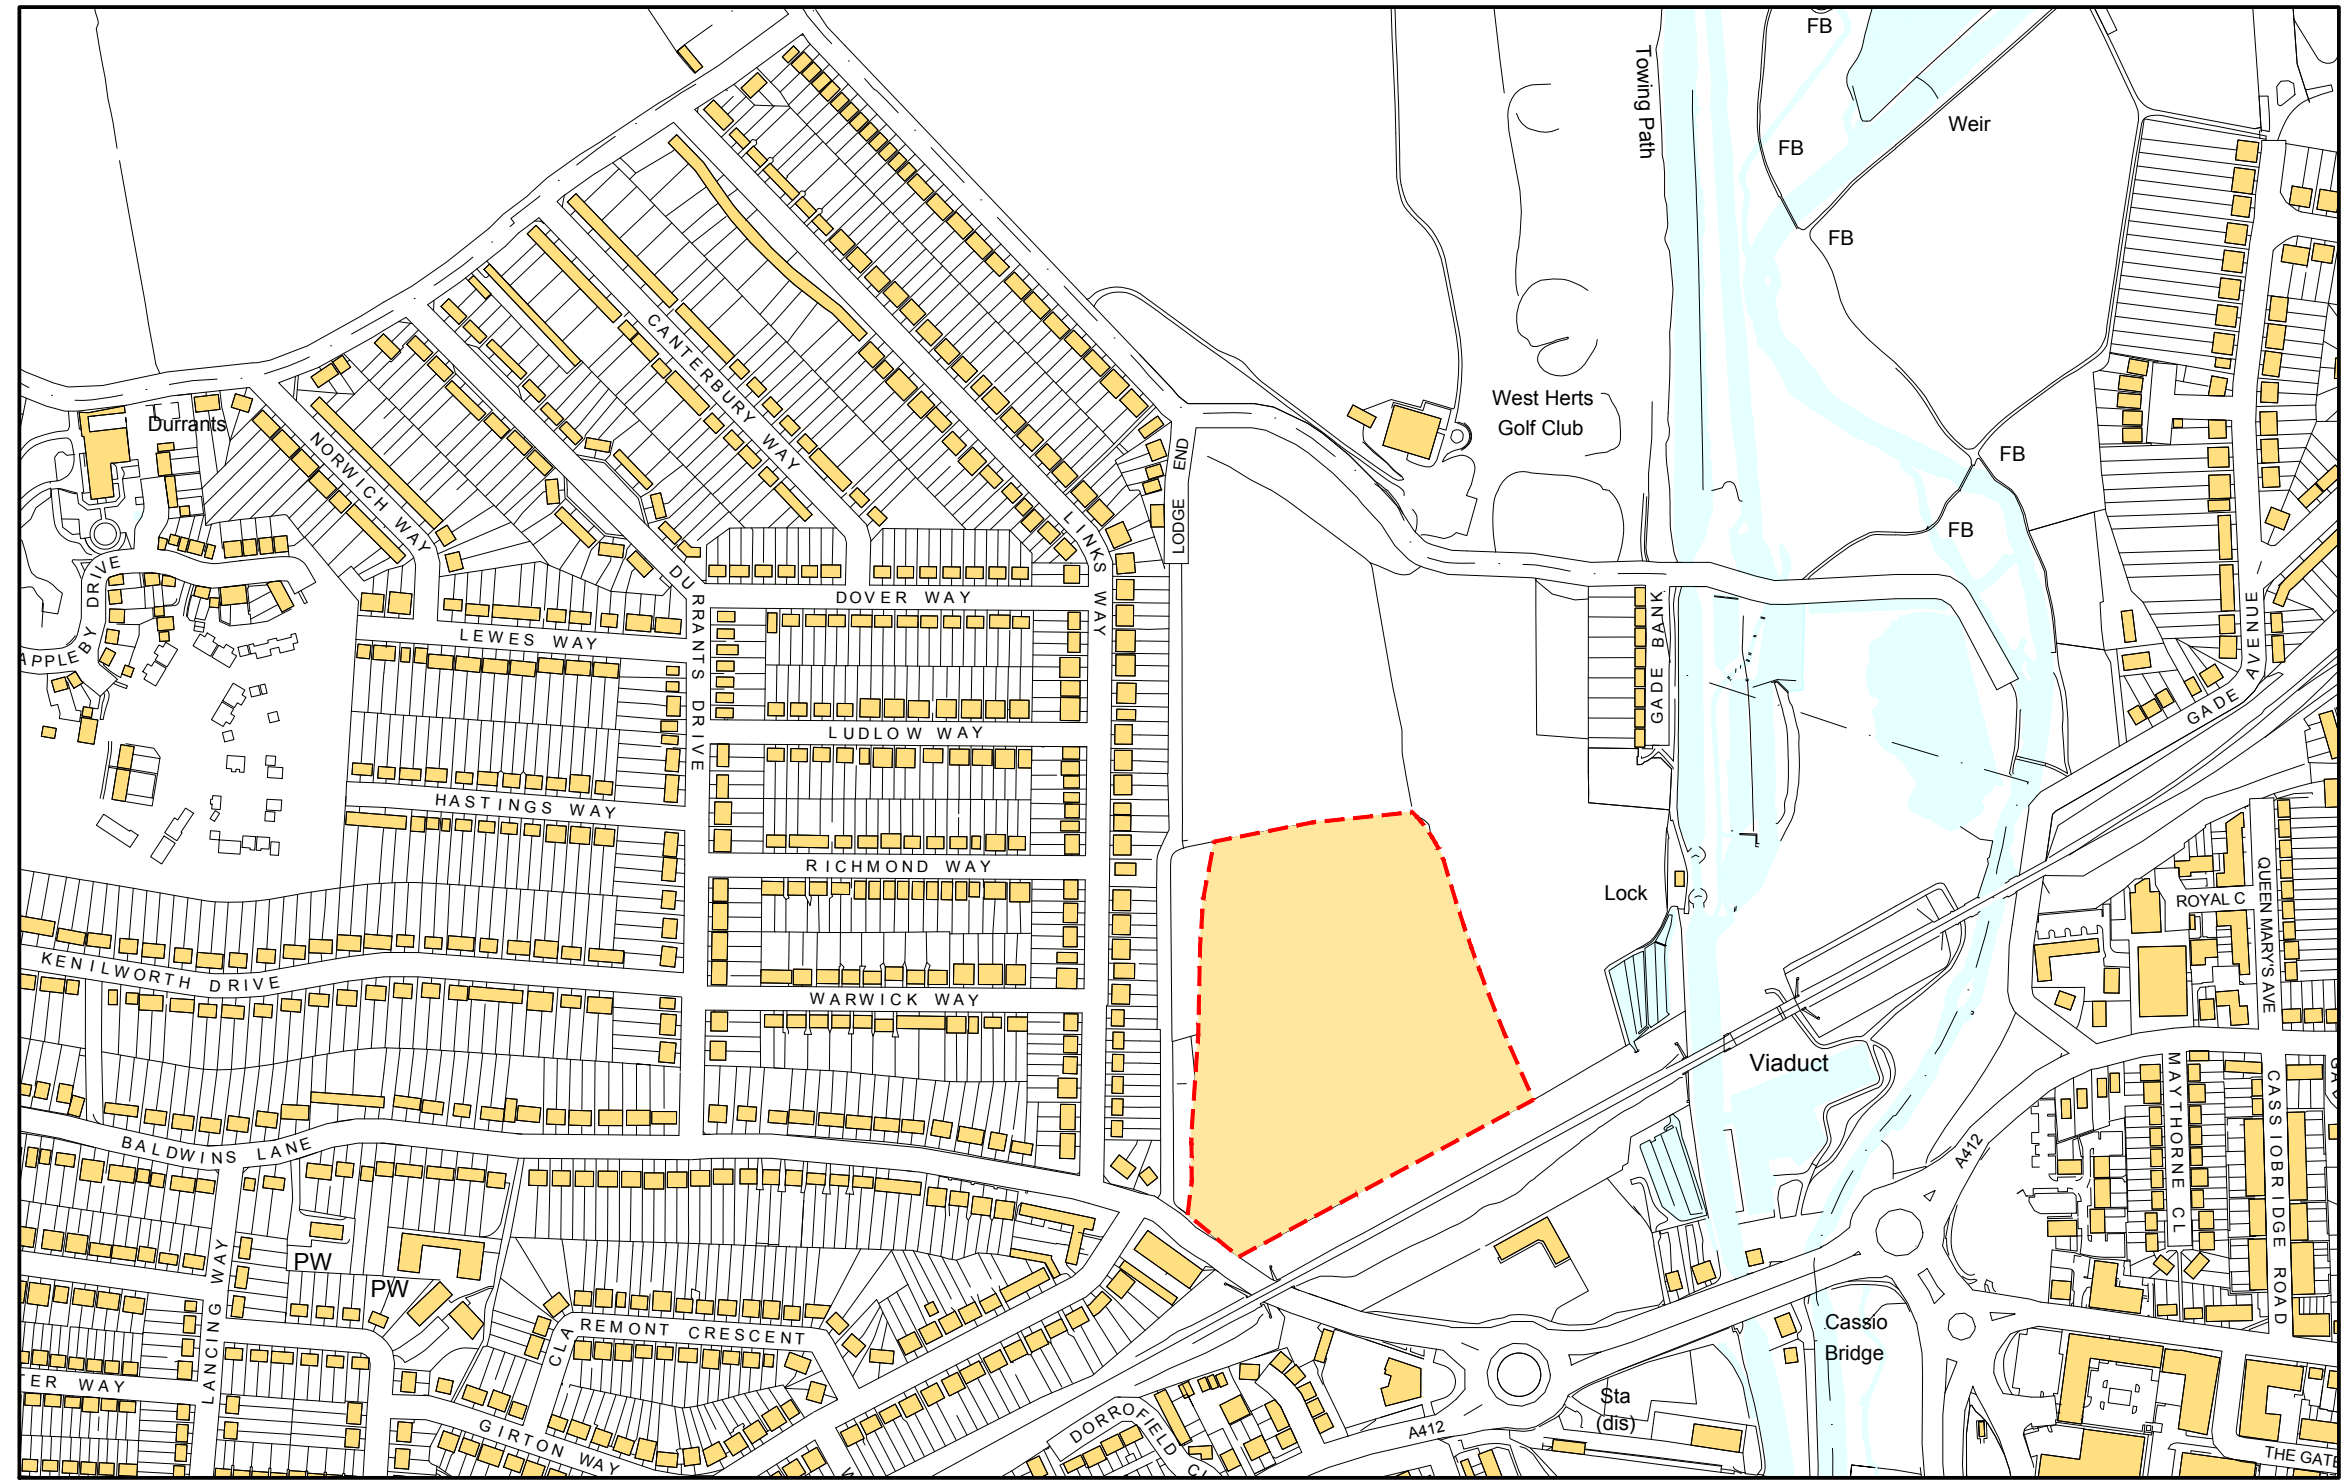

Site Ref

S(d)

Site

Croxley Green - Land north east of Baldwin's Lane

-  Site Boundary
-  Building Zone
-  Playing Fields

Reproduced from the Ordnance Survey Map with the permission of the Controller of HMSO. Crown Copyright Reserved. Licence No 100019279.

Site Ref

S(d)

Site

Croxley Green - Land north east of Baldwin's Lane

-  Site Boundary
-  Building Zone

Reproduced from the Ordnance Survey Map with the permission of the Controller of HMSO. Crown Copyright Reserved. Licence No 100019279.