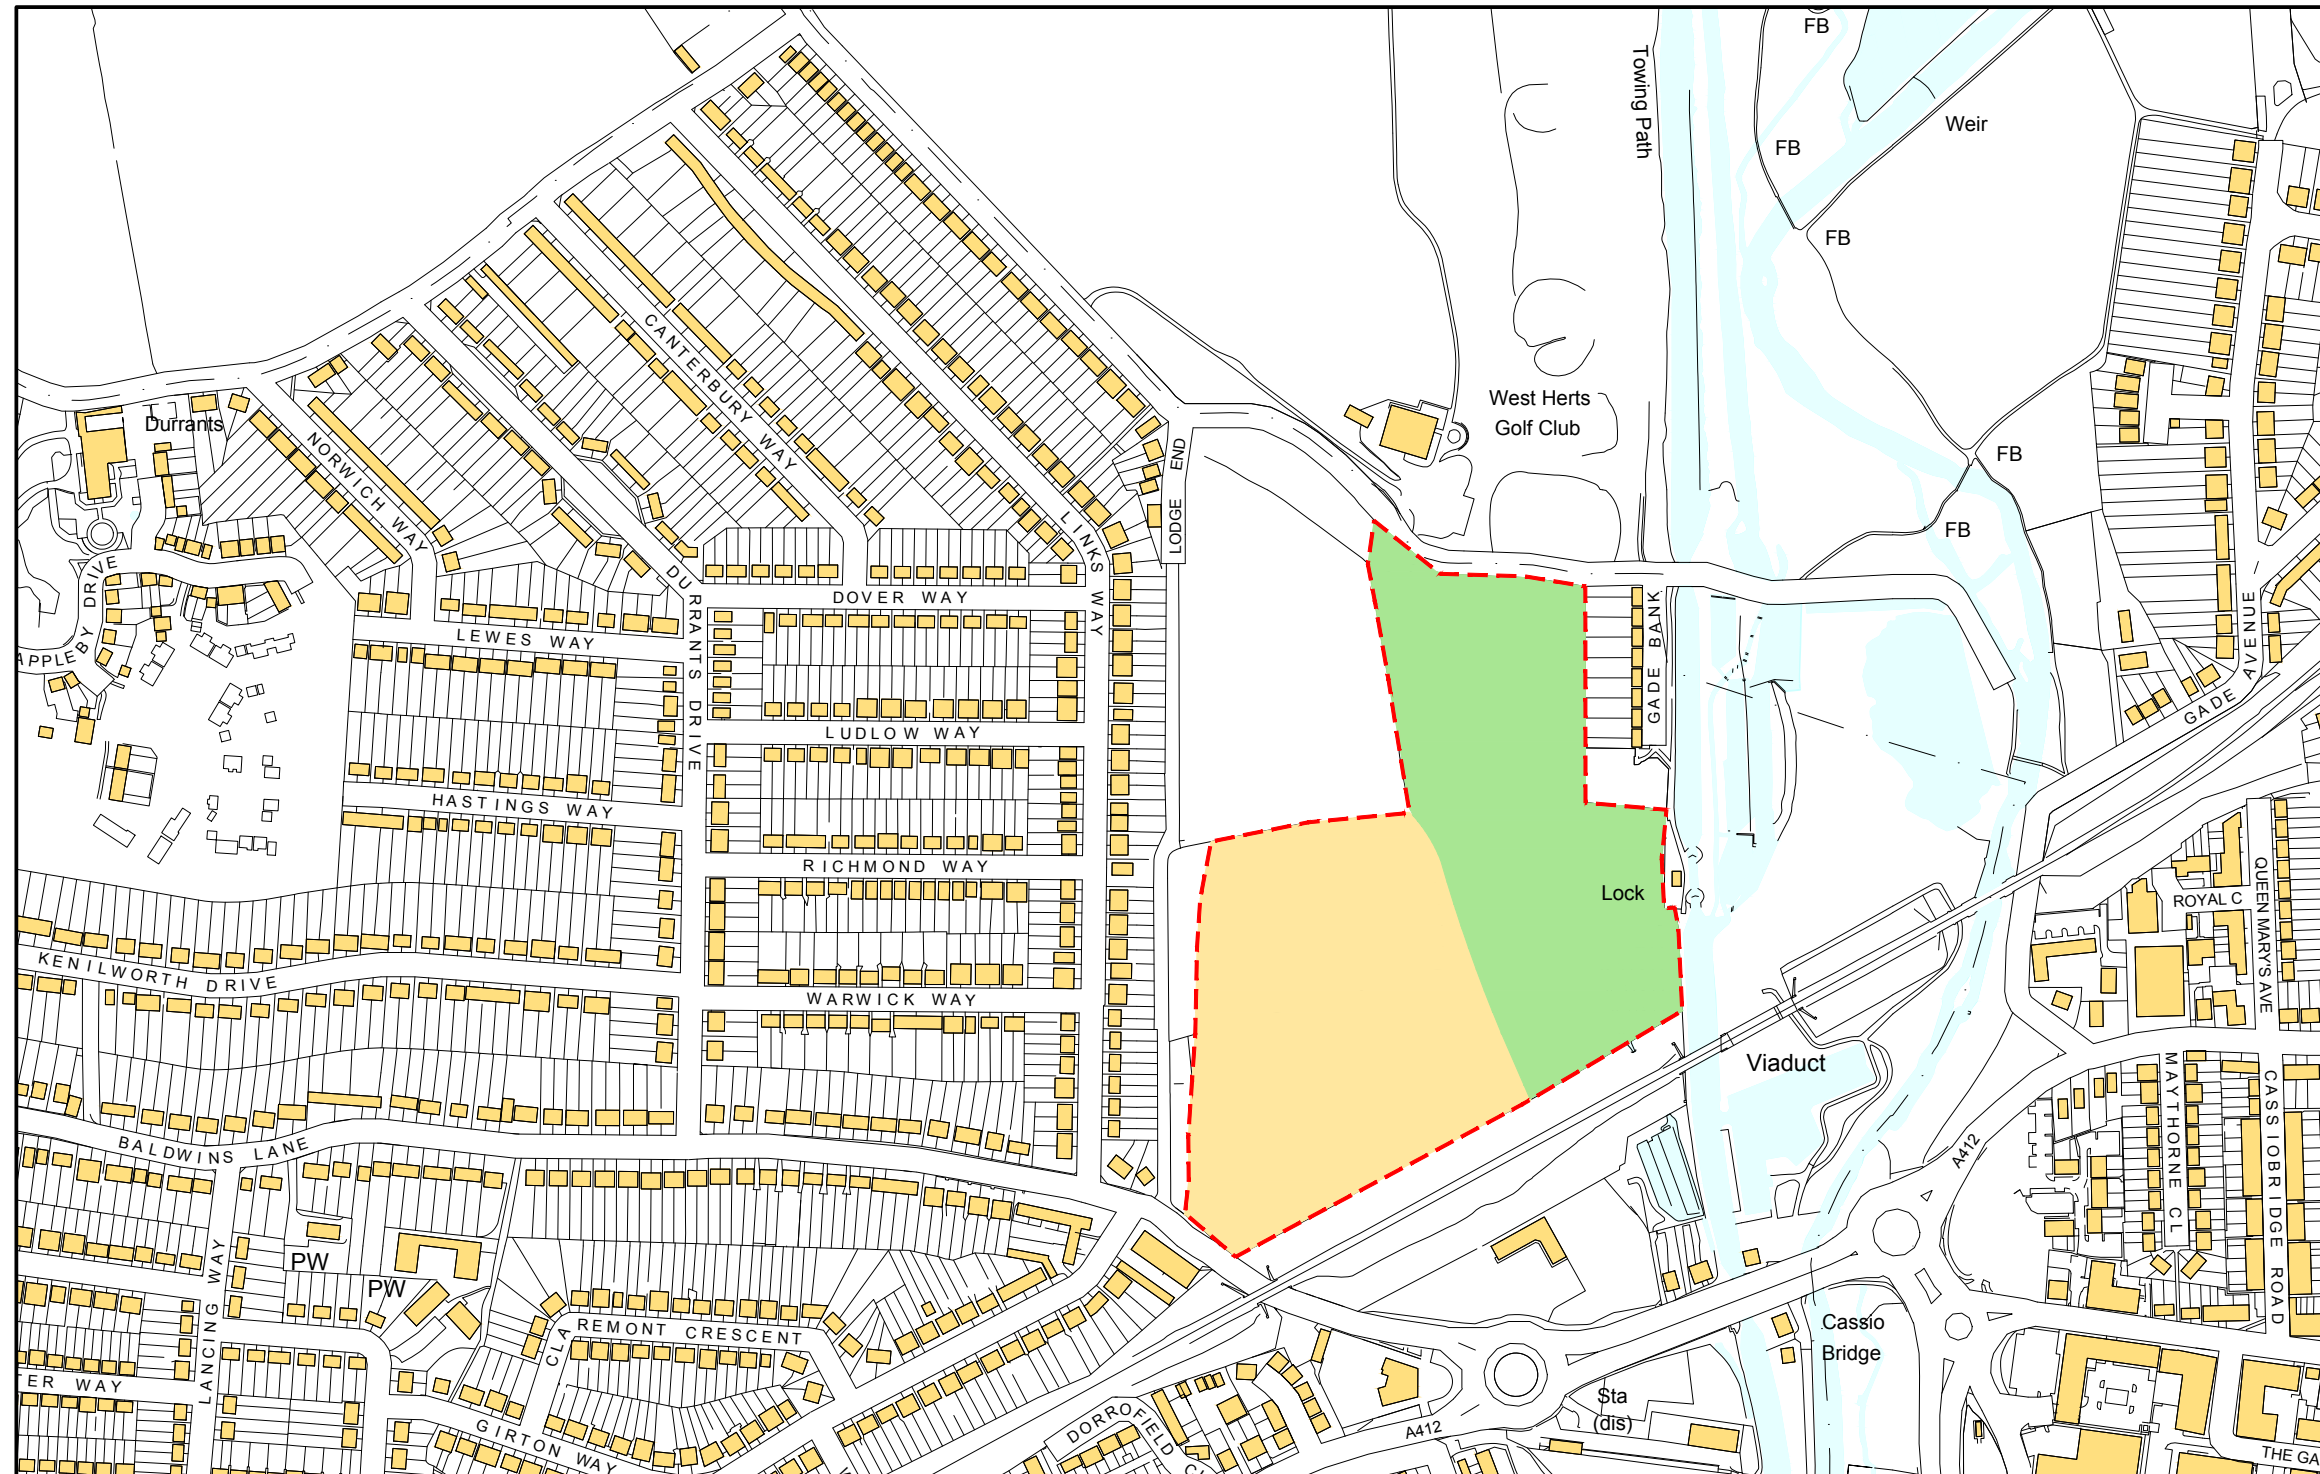

Site Ref

S(d)

Site

Croxley Green - Land north east of Baldwin's Lane

-  Site Boundary
-  Building Zone
-  Playing Fields

Reproduced from the Ordnance Survey Map with the permission of the Controller of HMSO. Crown Copyright Reserved. Licence No 100019279.

Site Ref

S(d)

Site

Croxley Green - Land north east of Baldwin's Lane

-  Site Boundary
-  Building Zone

Reproduced from the Ordnance Survey Map with the permission of the Controller of HMSO. Crown Copyright Reserved. Licence No 100019279.