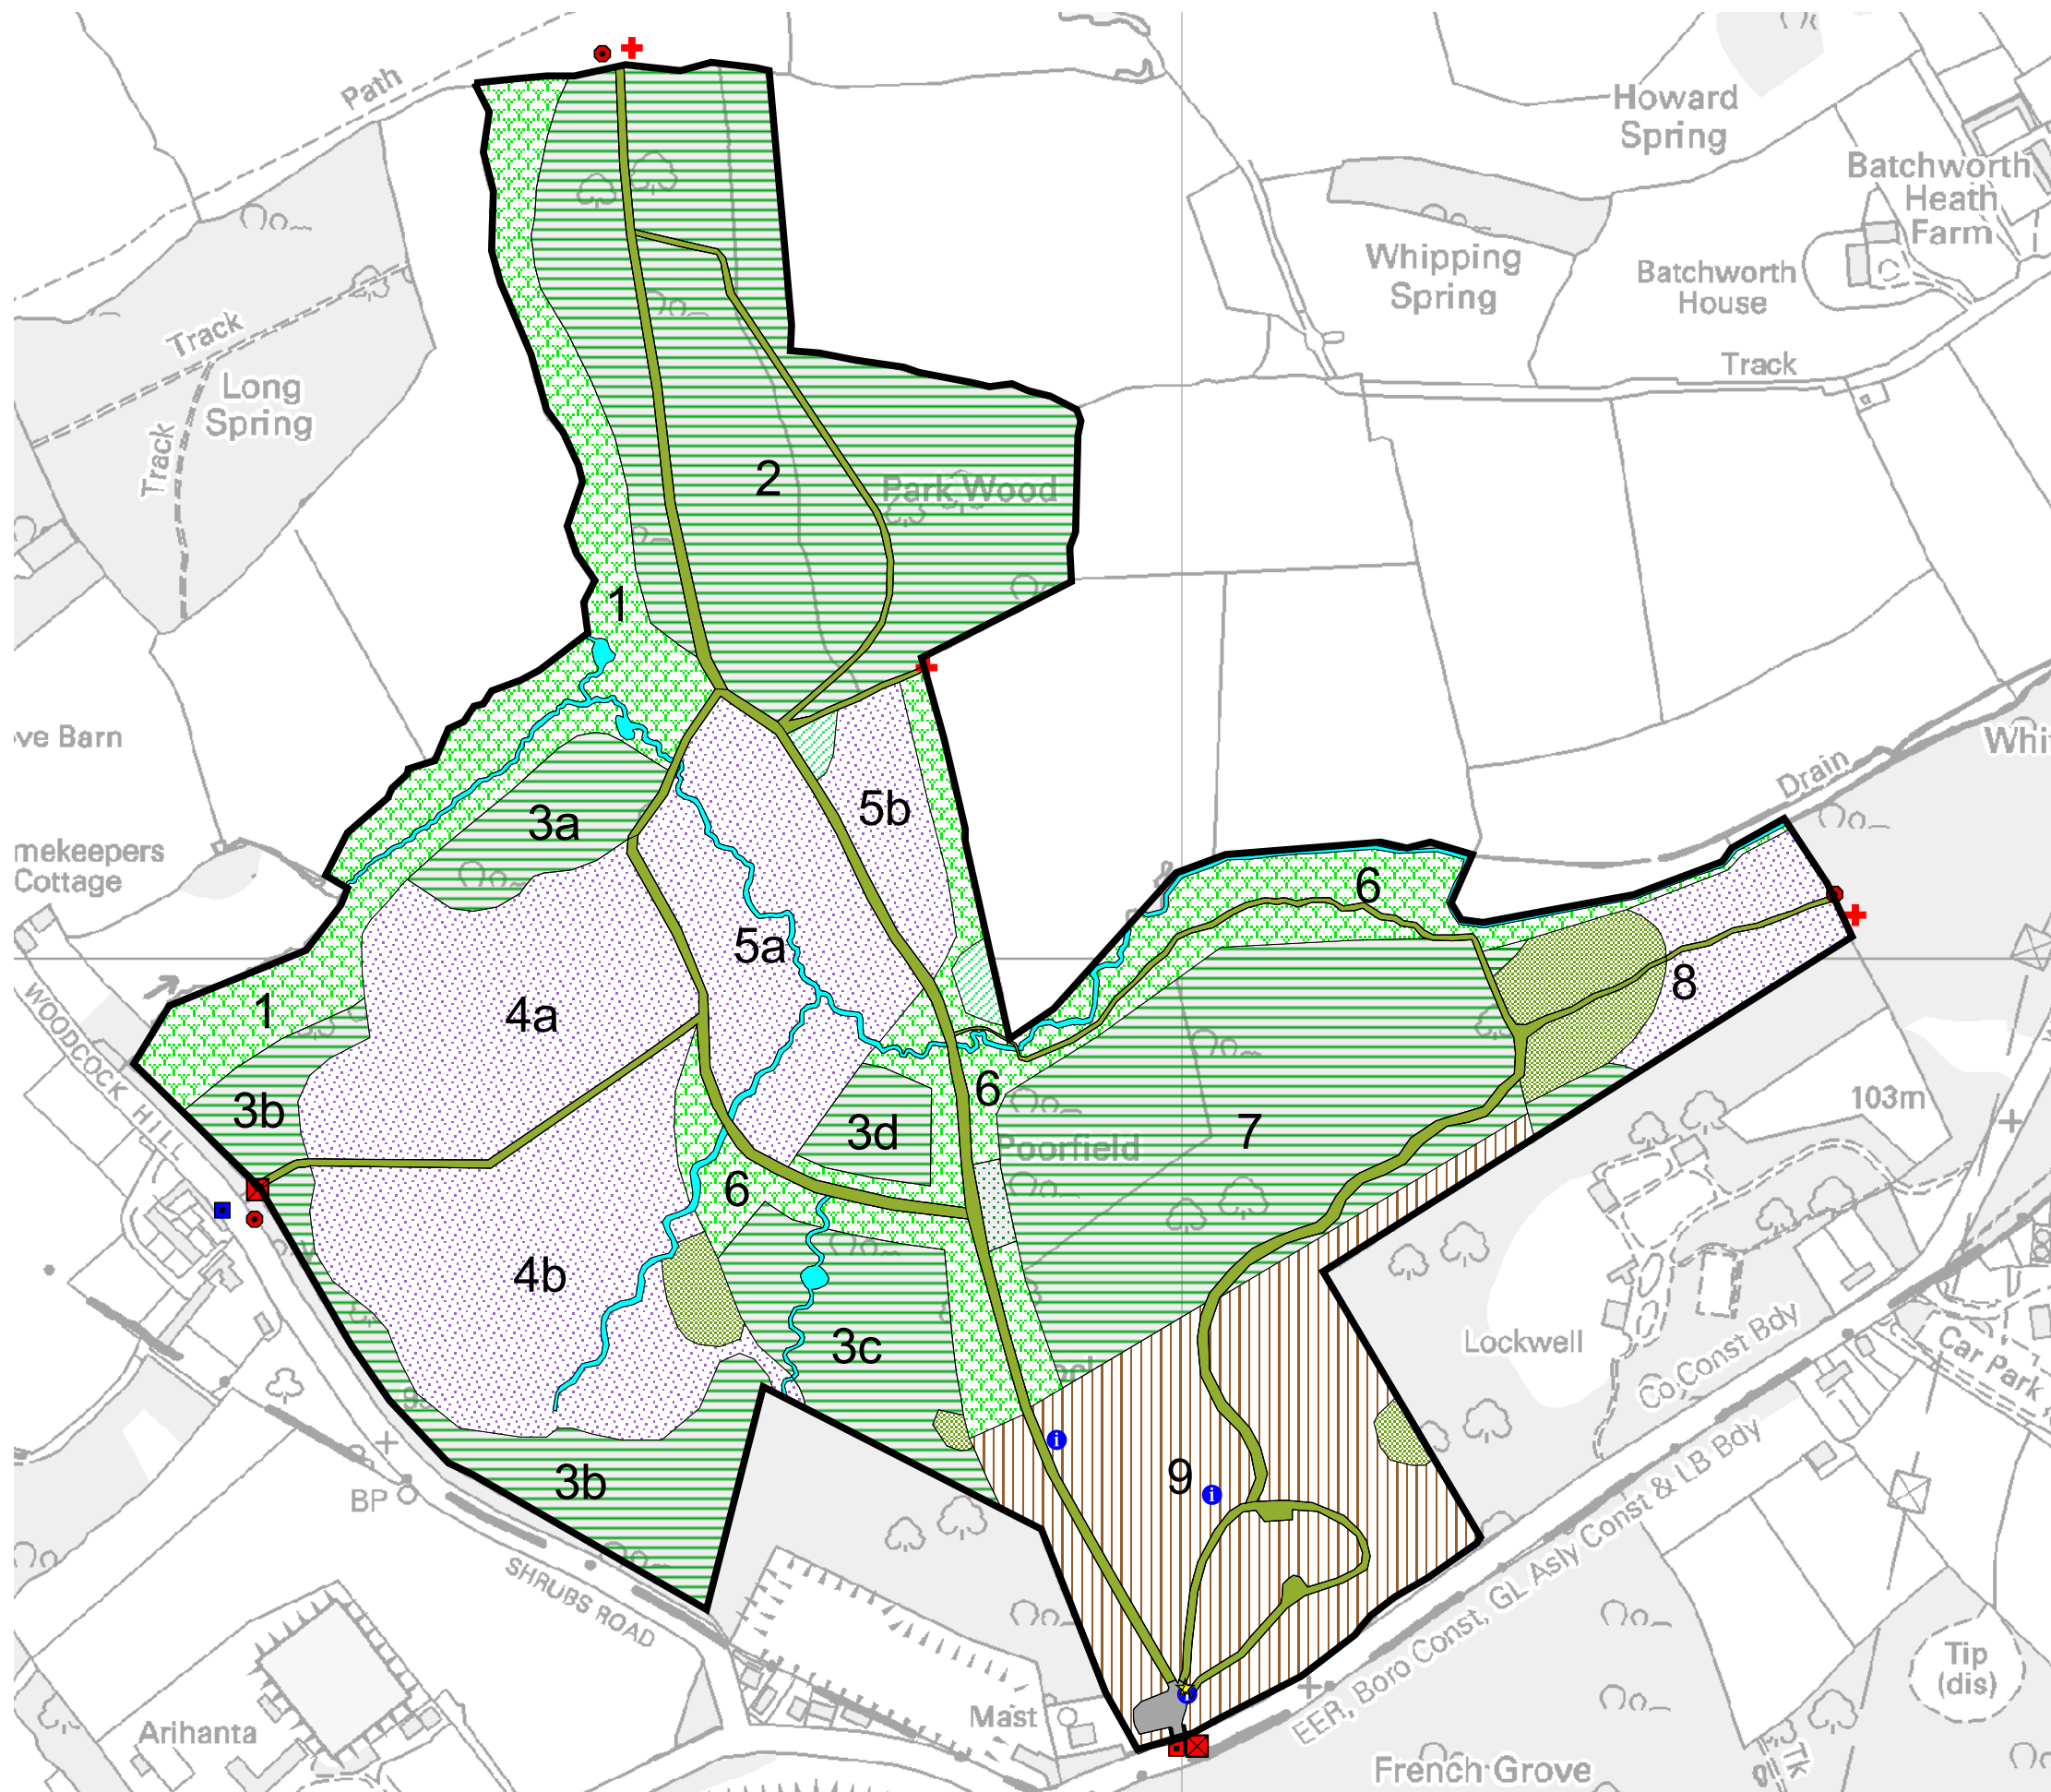

# Bishops Wood Country Park

## Map 1 Site description

- Site Boundary
- Car park
- Streams, ponds and swallow holes
- Paths and rides
- Pre-1970s plantation
- Post-1978 plantation
- Acid pedunculate oak-beech woodland
- Acid pedunculate oak-hazel-ash (birch) woodland
- Pedunculate oak hornbeam woodland
- Valley alder woodland
- Former lowland heathland

### 3a Woodland management compartments

- Pedestrian access
- Authorised horse rider access
- Unauthorised horse rider access
- Vehicle access
- Welcome sign
- Sign
- Interpretation
- Bench
- Picnic bench
- Dog waste bin
- Waste bin
- Bollard

1:4000

© Crown copyright and database rights 2012  
Ordnance Survey 100019606. Use of this data is subject to terms and conditions. You are not permitted to copy, sub-licence, distribute or sell any of this data to third parties in any form. (This restriction may not apply to HCC and its licenced contractors agents and partners.)