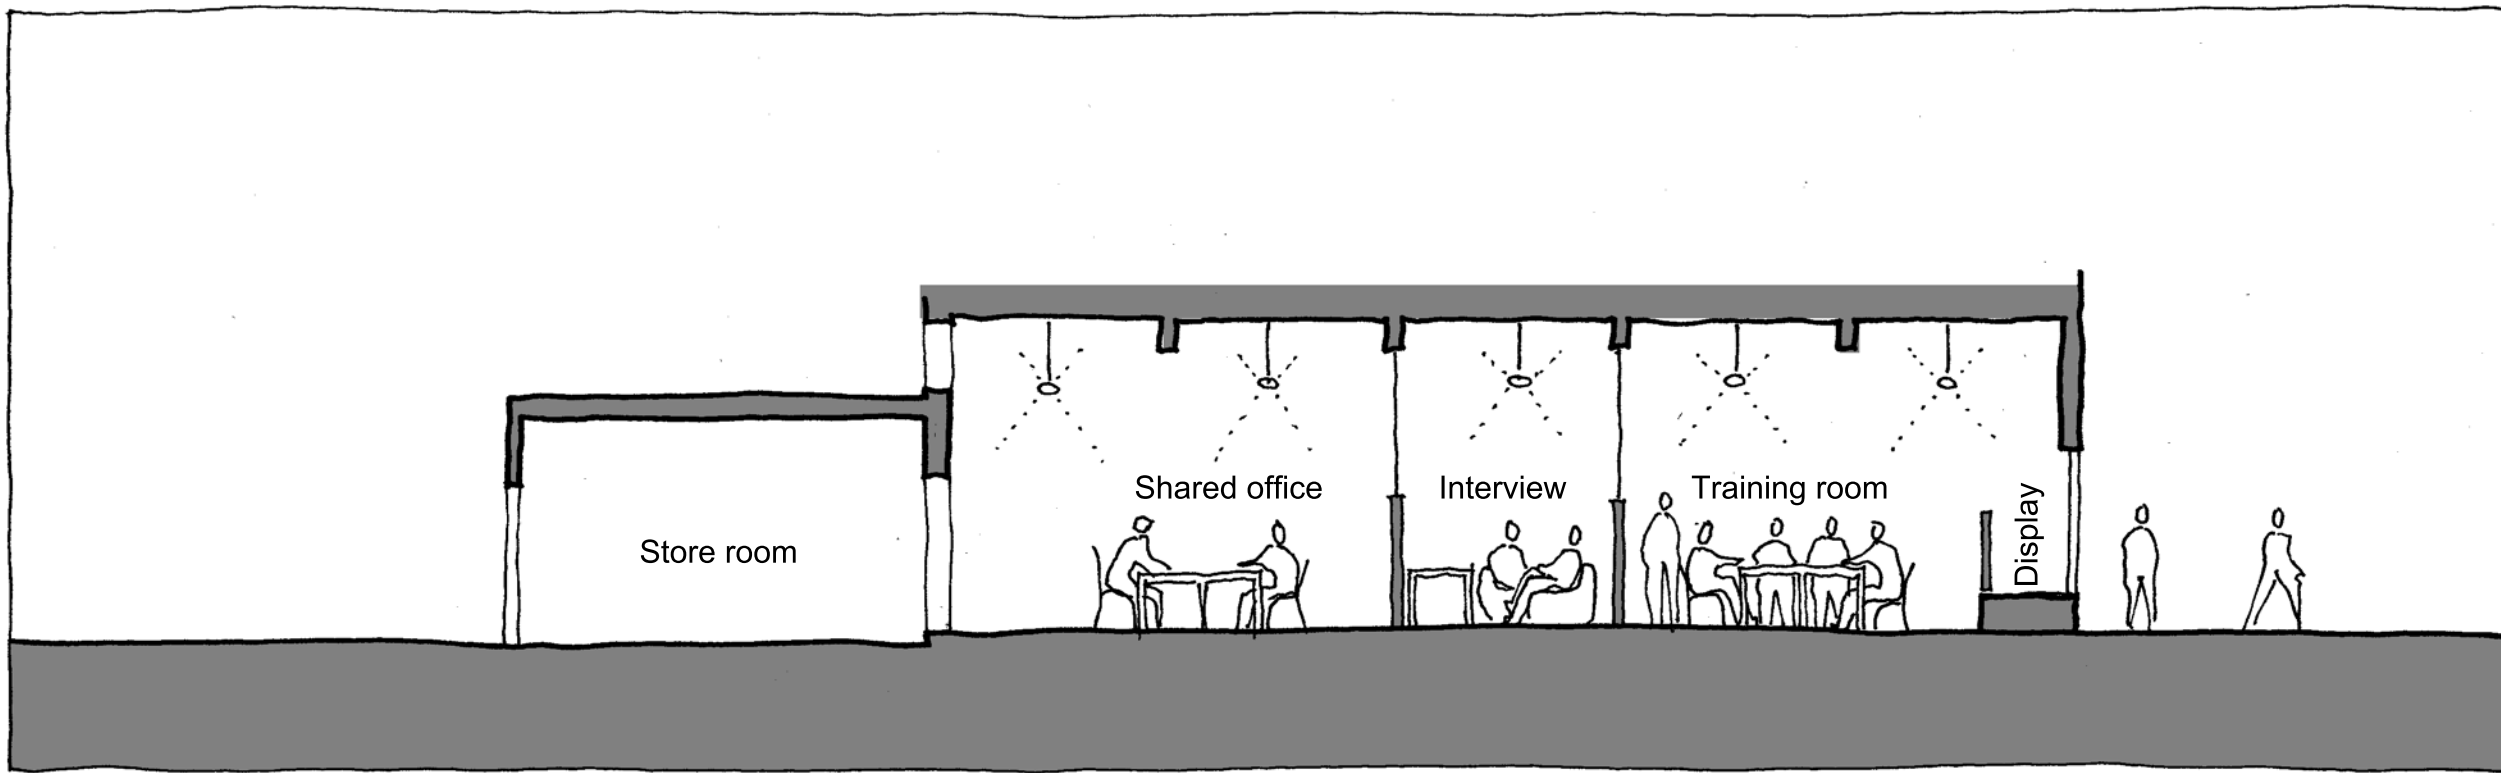

ALL DIMENSIONS TO BE CHECKED ON SITE.
COPYRIGHT RESERVED.

REVISIONS			
SCALE	DATE	DRAWN	CHECKED
1:100	21/10/09	CDG	

PROJECT
Fit out for Ascend and Mind
The Precinct
South Oxhey, Herts

DRAWING
Plan & Section
proposed -OPTION 2