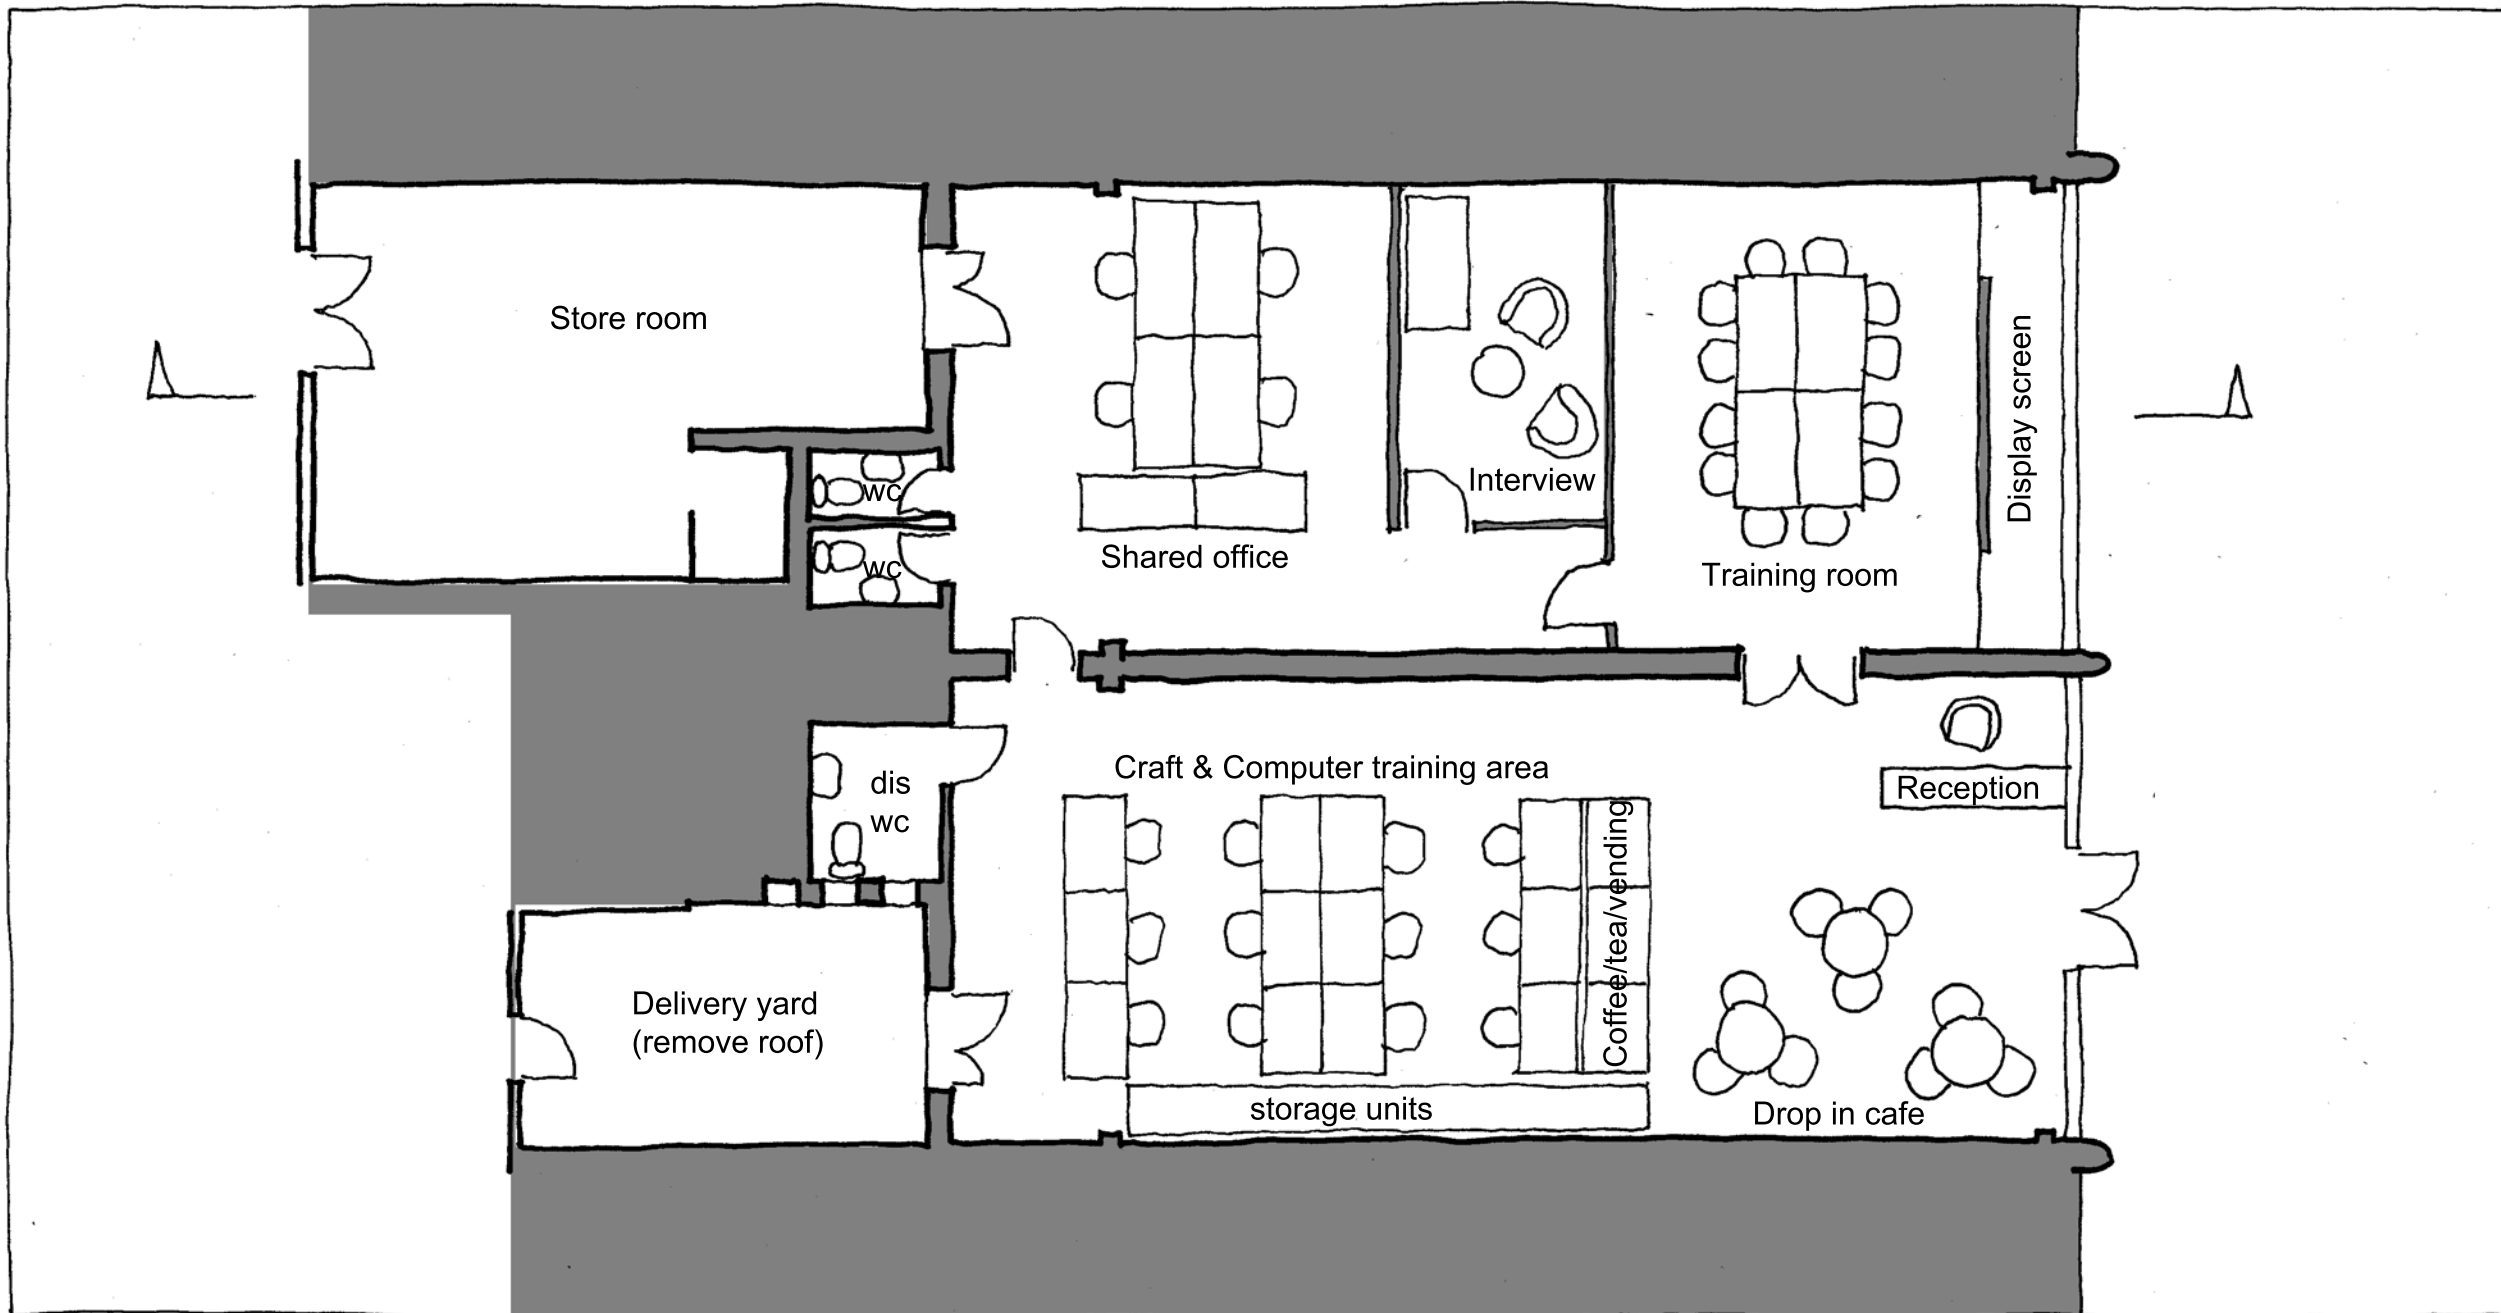

ALL DIMENSIONS TO BE CHECKED ON SITE.
COPYRIGHT RESERVED.

REVISIONS			
SCALE	DATE	DRAWN	CHECKED
1:100	21/10/09	CDG	

PROJECT
Fit out for Ascend and Mind
The Precinct
South Oxhey, Herts

DRAWING
Plan & Section
proposed -OPTION 2